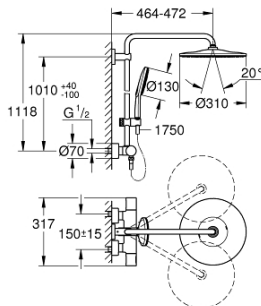

### PRODUCT DESCRIPTION

- Colour: Chrome
- Consisting of:
  - horizontal swivable 450 mm projection shower arm
  - exposed thermostatic showerwith Aquadimmer function
  - allows change between:
    - head shower Rainshower Mono 310 (26 562)
    - with ball joint
    - rotation angle  $\pm 15^\circ$
  - hand shower Rainshower SmartActive 130 (26 574)
  - adjustable height via gliding element
  - including performance grip
- Silverflex shower hose 1750 mm (28 388 000)
- GROHE TurboStat compact cartridge with wax thermoelement
- GROHE SafeStop safety button at 38°C ( calibration required )
- GROHE SafeStop Plus optional temperature limiter at 43°C included
- GROHE CoolTouch prevents scalding on hot surfaces
- GROHE DreamSpray perfect spray pattern
- GROHE SmartTip showering spray selection via push of a ring
- GROHE Long-Life Shine durable sparkling sheen
- GROHE Water Saving 9.5 l/min flow limiter
- GROHE FastFixation upper bracket adjustable
- SpeedClean anti-limescale system
- suitable for instantaneous heaters from 18 kW/h
- minimum flow rate 7 l/min.