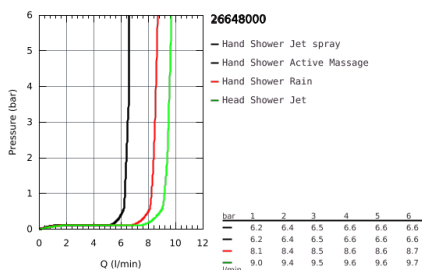

## 26 648 000 RAINSHOWER SMARTACTIVE 310 SHOWER SYSTEM WITH THERMOSTAT FOR WALL MOUNTING

### PRODUCT DESCRIPTION

- Colour: Chrome
- Consisting of:
  - horizontal swivable 450 mm projection shower arm
  - exposed thermostatic showerwith Aquadimmer function
  - allows change between:
    - head shower Rainshower Mono 310 (26 562)
    - with ball joint
    - rotation angle  $\pm 15^\circ$
  - hand shower Rainshower SmartActive 130 (26 574)
  - adjustable height via gliding element
  - including performance grip
- Silverflex shower hose 1750 mm (28 388 000)
- GROHE TurboStat compact cartridge with wax thermoelement
- GROHE SafeStop safety button at 38°C ( calibration required )
- GROHE SafeStop Plus optional temperature limiter at 43°C included
- GROHE CoolTouch prevents scalding on hot surfaces
- GROHE DreamSpray perfect spray pattern
- GROHE SmartTip showering spray selection via push of a ring
- GROHE Long-Life Shine durable sparkling sheen
- GROHE Water Saving 9.5 l/min flow limiter
- GROHE FastFixation upper bracket adjustable
- SpeedClean anti-limescale system
- suitable for instantaneous heaters from 18 kW/h
- minimum flow rate 7 l/min.