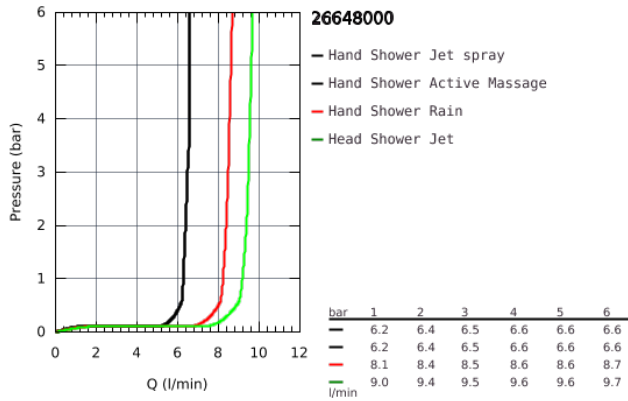

26 648 000 RAINSHOWER SMARTACTIVE 310 SHOWER SYSTEM WITH THERMOSTAT FOR WALL MOUNTING