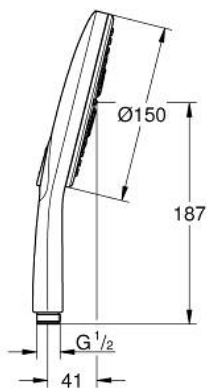

26 597 000 VITALIO SMARTACTIVE 150 HAND SHOWER 3 SPRAYS

PRODUCT DESCRIPTION

- Colour: Chrome
- spray plate moon white
- GROHE Rain including DripStop, Jet including DripStop, ActiveMassage
- GROHE Water Saving 9.5 l/min flow limiter
- GROHE DreamSpray perfect spray pattern
- GROHE SmartTip showering spray selection via push of a ring
- GROHE Long-Life finish
- SpeedClean anti-limescale system
- Inner WaterGuide for a longer life
- Universal Mounting System. Fits all standard shower hoses
- suitable for instantaneous heater
- min. recommended pressure 1.0 bar

26 597 000 **VITALIO SMARTACTIVE 150 HAND SHOWER 3 SPRAYS**

SPARE PARTS, March 2018 – now

1: Strainer (Spare part-nr. 0700200M)