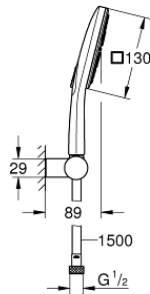

## 26 588 LS0 RAINSHOWER SMARTACTIVE 130 CUBE WALL HOLDER SET 3 SPRAYS

### PRODUCT DESCRIPTION

- Colour: moon white
- Consisting of:
  - hand shower Rainshower SmartActive 130 Cube (26 582)
  - spray plate moon white
  - wall shower holder, adjustable (27 055)
  - Silverflex shower hose 1.500 mm (28 364)
  - GROHE Water Saving 9,5 l/min flow limiter
  - GROHE DreamSpray perfect spray pattern
  - GROHE Long-Life finish
  - SpeedClean anti-limescale system
  - Inner WaterGuide for a longer life
  - TwistStop preventing the hose from twisting
  - suitable for instantaneous heater