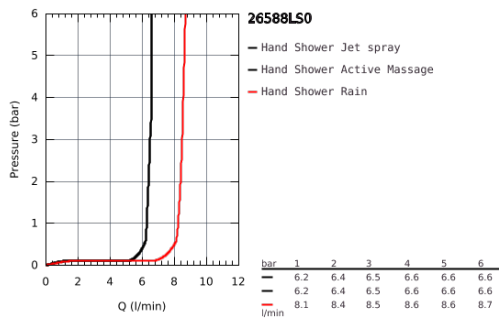

## 26 588 LS0 RAINSHOWER SMARTACTIVE 130 CUBE WALL HOLDER SET 3 SPRAYS

### PRODUCT DESCRIPTION

- Colour: moon white
- Consisting of:
  - hand shower Rainshower SmartActive 130 Cube (26 582)
  - spray plate moon white
  - wall shower holder, adjustable (27 055)
  - Silverflex shower hose 1.500 mm (28 364)
  - GROHE Water Saving 9,5 l/min flow limiter
  - GROHE DreamSpray perfect spray pattern
  - GROHE Long-Life finish
  - SpeedClean anti-limescale system
  - Inner WaterGuide for a longer life
  - TwistStop preventing the hose from twisting
  - suitable for instantaneous heater