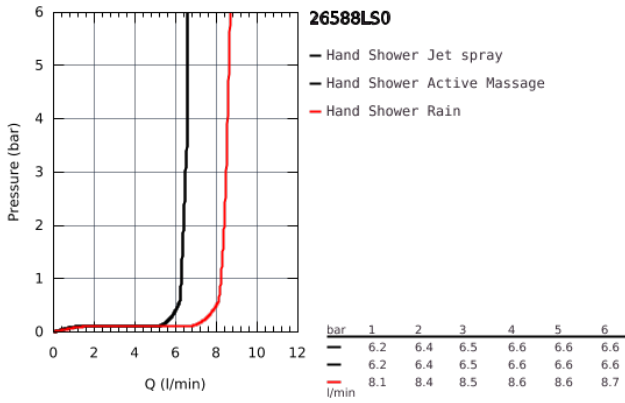

26 588 LS0 RAINSHOWER SMARTACTIVE 130 CUBE WALL HOLDER SET 3 SPRAYS