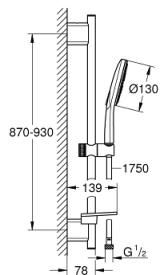

26 578 LS0 RAINSHOWER SMARTACTIVE 130 SHOWER RAIL SET 3 SPRAYS

PRODUCT DESCRIPTION

- Colour: moon white
- Consisting of:
 - hand shower Rainshower SmartActive 130 (26 544)
 - spray plate moon white
 - shower rail 900 mm
 - with wall holders made of metal
 - Silverflex shower hose 1750 mm (28 388 000)
 - GROHE EasyReach tray
 - GROHE DreamSpray perfect spray pattern
 - GROHE Long-Life finish
 - GROHE FastFixation Plus adjustable distance between brackets, to adapt to existing holes
 - GROHE TileFix adjustable depth on upper and lower bracket
 - SpeedClean anti-limescale system
 - Inner WaterGuide for a longer life
 - TwistStop preventing the hose from twisting
- suitable for instantaneous heater

26 578 LS0 RAINSHOWER SMARTACTIVE 130 SHOWER RAIL SET 3 SPRAYS

26 578 LS0 RAINSHOWER SMARTACTIVE 130 SHOWER RAIL SET 3 SPRAYS

SPARE PARTS, March 2018 – now

- 1: Outlet shower holder (Spare part-nr. 48425000)
- 2: Sliding piece (Spare part-nr. 48424000)
- 3: Soap dish (Spare part-nr. 48426000)
- 4: Strainer (Spare part-nr. 0700200M)