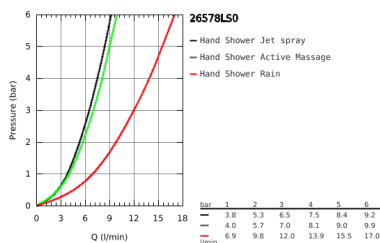

26 578 LS0 RAINSHOWER SMARTACTIVE 130 SHOWER RAIL SET 3 SPRAYS

PRODUCT DESCRIPTION

- Colour: moon white
- Consisting of:
 - hand shower Rainshower SmartActive 130 (26 544)
 - spray plate moon white
 - shower rail 900 mm
 - with wall holders made of metal
 - Silverflex shower hose 1750 mm (28 388 000)
 - GROHE EasyReach tray
 - GROHE DreamSpray perfect spray pattern
 - GROHE Long-Life finish
 - GROHE FastFixation Plus adjustable distance between brackets, to adapt to existing holes
 - GROHE TileFix adjustable depth on upper and lower bracket
 - SpeedClean anti-limescale system
 - Inner WaterGuide for a longer life
 - TwistStop preventing the hose from twisting
- suitable for instantaneous heater

26 578 LS0 RAINSHOWER SMARTACTIVE 130 SHOWER RAIL SET 3 SPRAYS

26 578 LS0 RAINSHOWER SMARTACTIVE 130 SHOWER RAIL SET 3 SPRAYS

SPARE PARTS, March 2018 – now

- 1: Outlet shower holder (Spare part-nr. 48425000)
- 2: Sliding piece (Spare part-nr. 48424000)
- 3: Soap dish (Spare part-nr. 48426000)
- 4: Strainer (Spare part-nr. 0700200M)