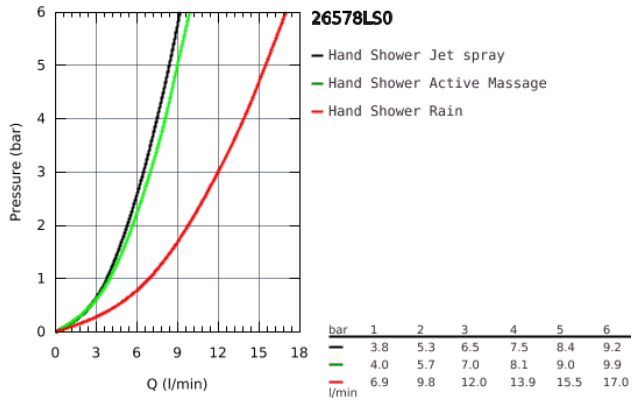

26 578 LS0 RAINSHOWER SMARTACTIVE 130 SHOWER RAIL SET 3 SPRAYS

PRODUCT DESCRIPTION

- Colour: moon white
- Consisting of:
 - hand shower Rainshower SmartActive 130 (26 544)
 - spray plate moon white
 - shower rail 900 mm
 - with wall holders made of metal
 - Silverflex shower hose 1750 mm (28 388 000)
 - GROHE EasyReach tray
 - GROHE DreamSpray perfect spray pattern
 - GROHE Long-Life finish
 - GROHE FastFixation Plus adjustable distance between brackets, to adapt to existing holes
 - GROHE TileFix adjustable depth on upper and lower bracket
 - SpeedClean anti-limescale system
 - Inner WaterGuide for a longer life
 - TwistStop preventing the hose from twisting
- suitable for instantaneous heater

26 578 LS0 RAINSHOWER SMARTACTIVE 130 SHOWER RAIL SET 3 SPRAYS

26 578 LS0 RAINSHOWER SMARTACTIVE 130 SHOWER RAIL SET 3 SPRAYS

SPARE PARTS, March 2018 – now

- 1: Outlet shower holder (Spare part-nr. 48425000)
- 2: Sliding piece (Spare part-nr. 48424000)
- 3: Soap dish (Spare part-nr. 48426000)
- 4: Strainer (Spare part-nr. 0700200M)