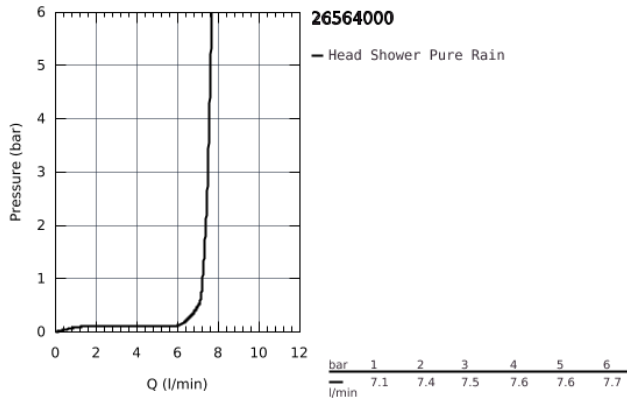

26 564 000 **RAINSHOWER MONO 310 CUBE HEAD SHOWER SET 422 MM, 1 SPRAY**

PRODUCT DESCRIPTION

- Colour: Chrome
- Consisting of:
 - head shower Rainshower 310
 - 1 spray pattern:
 - GROHE PureRain
 - Rainshower shower arm 422 mm (26 145 000)
 - GROHE Water Saving 9,5 l/min flow limiter
 - GROHE DreamSpray perfect spray pattern
 - GROHE Long-Life finish
 - SpeedClean anti-limescale system
 - Inner WaterGuide for a longer life
 - suitable for instantaneous heater

26 564 000 **RAINSHOWER MONO 310 CUBE HEAD SHOWER SET 422 MM, 1 SPRAY**

26 564 000 **RAINSHOWER MONO 310 CUBE HEAD SHOWER SET 422 MM, 1 SPRAY**

SPARE PARTS, January 2018 – now

1: Fibre seal dia. Ø 18,5 x Ø 12 x 2 (Spare part-nr. 0138900M)