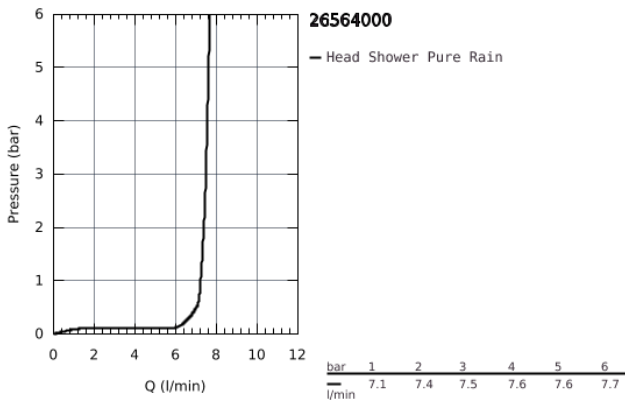

26 564 000 **RAINSHOWER MONO 310 CUBE HEAD SHOWER SET 422 MM, 1 SPRAY**

PRODUCT DESCRIPTION

- Colour: Chrome
- Consisting of:
 - head shower Rainshower 310
 - 1 spray pattern:
 - GROHE PureRain
 - Rainshower shower arm 422 mm (26 145 000)
 - GROHE Water Saving 9,5 l/min flow limiter
 - GROHE DreamSpray perfect spray pattern
 - GROHE Long-Life finish
 - SpeedClean anti-limescale system
 - Inner WaterGuide for a longer life
 - suitable for instantaneous heater

26 564 000 **RAINSHOWER MONO 310 CUBE HEAD SHOWER SET 422 MM, 1 SPRAY**

26 564 000 **RAINSHOWER MONO 310 CUBE HEAD SHOWER SET 422 MM, 1 SPRAY**

SPARE PARTS, January 2018 – now

1: Fibre seal dia. Ø 18,5 x Ø 12 x 2 (Spare part-nr. 0138900M)