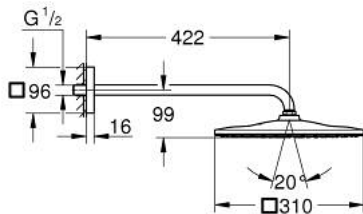

26 564 000 **RAINSHOWER MONO 310 CUBE HEAD SHOWER SET 422 MM, 1 SPRAY**

PRODUCT DESCRIPTION

- Colour: Chrome
- Consisting of:
 - head shower Rainshower 310
 - 1 spray pattern:
 - GROHE PureRain
 - Rainshower shower arm 422 mm (26 145 000)
 - GROHE Water Saving 9,5 l/min flow limiter
 - GROHE DreamSpray perfect spray pattern
 - GROHE Long-Life finish
 - SpeedClean anti-limescale system
 - Inner WaterGuide for a longer life
 - suitable for instantaneous heater

26 564 000 **RAINSHOWER MONO 310 CUBE HEAD SHOWER SET 422 MM, 1 SPRAY**

26 564 000 **RAINSHOWER MONO 310 CUBE HEAD SHOWER SET 422 MM, 1 SPRAY**

SPARE PARTS, January 2018 – now

1: Fibre seal dia. Ø 18,5 x Ø 12 x 2 (Spare part-nr. 0138900M)