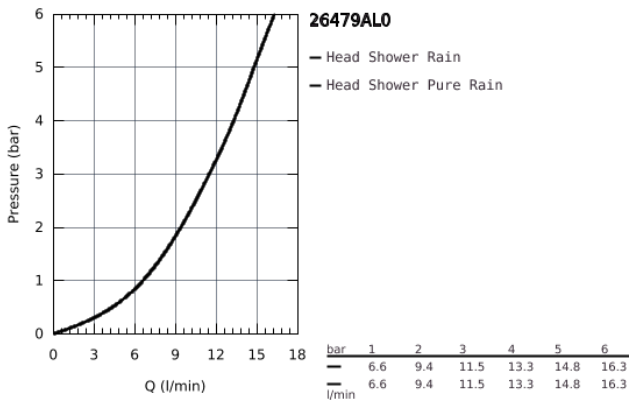

26 479 AL0 RAINSHOWER SMARTACTIVE 310 CUBE HEAD SHOWER SET 430 MM, 2 SPRAYS

PRODUCT DESCRIPTION

- Colour: brushed hard graphite
- Consisting of:
 - head shower Rainshower SmartActive 310 Cube
 - 2 spray patterns:
 - GROHE PureRain, ActiveRain
 - horizontal 430 mm shower arm
 - GROHE DreamSpray perfect spray pattern
 - GROHE Long-Life finish
 - SpeedClean anti-limescale system
 - Inner WaterGuide for a longer life
- requires rough-in set 26 483 000 or 26 484 000 - to be ordered separately

26 479 AL0 RAINSHOWER SMARTACTIVE 310 CUBE HEAD SHOWER SET 430 MM, 2 SPRAYS