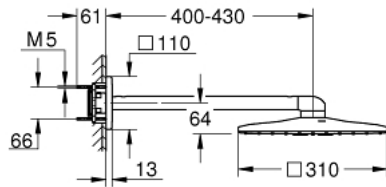

26 479 AL0 RAINSHOWER SMARTACTIVE 310 CUBE HEAD SHOWER SET 430 MM, 2 SPRAYS

PRODUCT DESCRIPTION

- Colour: brushed hard graphite
- Consisting of:
 - head shower Rainshower SmartActive 310 Cube
 - 2 spray patterns:
 - GROHE PureRain, ActiveRain
 - horizontal 430 mm shower arm
 - GROHE DreamSpray perfect spray pattern
 - GROHE Long-Life finish
 - SpeedClean anti-limescale system
 - Inner WaterGuide for a longer life
- requires rough-in set 26 483 000 or 26 484 000 - to be ordered separately

26 479 AL0 RAINSHOWER SMARTACTIVE 310 CUBE HEAD SHOWER SET 430 MM, 2 SPRAYS