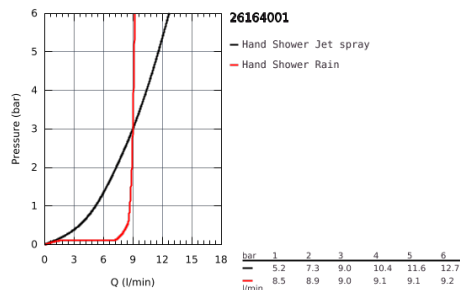

26 164 001 TEMPESTA 100 WALL HOLDER SET 2 SPRAYS

PRODUCT DESCRIPTION

- Colour: Chrome
- Consisting of:
 - hand shower (26 161)
 - wall shower holder (28 605)
 - non-adjustable
- Relaxaflex hose 1250 mm 1/2" x 1/2" (28 150)
- GROHE Water Saving 9,5 l/min flow limiter
- GROHE DreamSpray perfect spray pattern
- GROHE Long-Life finish
- SpeedClean anti-limescale system
- Inner WaterGuide for a longer life
- ShockProof silicone ring prevents damage caused by a shower falling
- suitable for instantaneous heater
- min. recommended pressure 1.0 bar