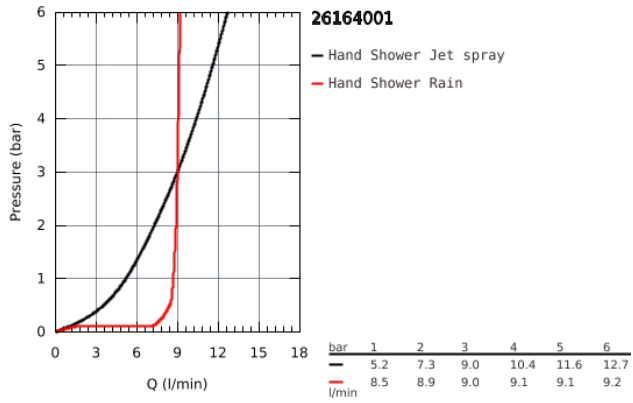

26 164 001 TEMPESTA 100 WALL HOLDER SET 2 SPRAYS