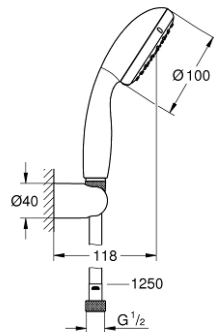

26 164 001 TEMPESTA 100 WALL HOLDER SET 2 SPRAYS

PRODUCT DESCRIPTION

- Colour: Chrome
- Consisting of:
 - hand shower (26 161)
 - wall shower holder (28 605)
 - non-adjustable
- Relaxaflex hose 1250 mm 1/2" x 1/2" (28 150)
- GROHE Water Saving 9,5 l/min flow limiter
- GROHE DreamSpray perfect spray pattern
- GROHE Long-Life finish
- SpeedClean anti-limescale system
- Inner WaterGuide for a longer life
- ShockProof silicone ring prevents damage caused by a shower falling
- suitable for instantaneous heater
- min. recommended pressure 1.0 bar

26 164 001 TEMPESTA 100 WALL HOLDER SET 2 SPRAYS

26 164 001 TEMPESTA 100 WALL HOLDER SET 2 SPRAYS

SPARE PARTS, March 2017 – now

1: Strainer (Spare part-nr. 0700200M)