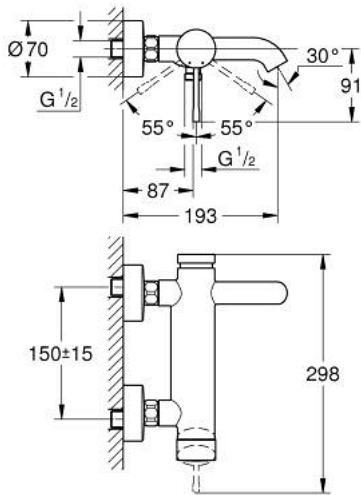

25 250 KF1 ESSENCE SINGLE-LEVER BATH MIXER 1/2"

PRODUCT DESCRIPTION

- Colour: phantom black
- wall mounted
- metal lever
- GROHE SilkMove 35 mm ceramic cartridge
- with temperature limiter
- GROHE Long-Life finish
- automatic diverter: bath/shower
- mousseur
- shower outlet 1/2"
- integrated non-return valve
- S-unions
- protected against backflow
- min. recommended pressure 1.0 bar