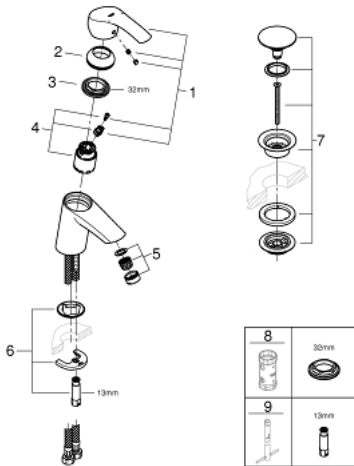

23 922 002 **EUROSMART BASIN MIXER 1/2"**
S-SIZE

PRODUCT DESCRIPTION

- Colour: Chrome
 - monobloc installation
 - metal lever
 - GROHE SilkMove 35 mm ceramic cartridge
 - adjustable flow rate limiter
 - temperature limiter
 - GROHE Long-Life finish
 - GROHE Water Saving mousseur 5.7 l/min
 - GROHE FastFixation installation system
 - smooth body with push-open pop-up waste set 1 1/4"
-
- flexible connection hoses

23 922 002 **EUROSMART BASIN MIXER 1/2"**
S-SIZE

SPARE PARTS, February 2019 – now

- 1: Lever (Spare part-nr. 46897000)
- 2: Shield for cross handle (Spare part-nr. 46492000)
- 3: Screw coupling (Spare part-nr. 46460000)
- 4: Cartridge (Spare part-nr. 46374000)
- 5: Flow restrictor (Spare part-nr. 48159000)
- 6: Shank mounting kit (Spare part-nr. 46671000)
- 7: Waste set with push-open plug (Spare part-nr. 65807000)
- 8: Socket Spanner (Spare part-nr. 19332000)*
- 9: Mounting wrench (Spare part-nr. 19017000)*