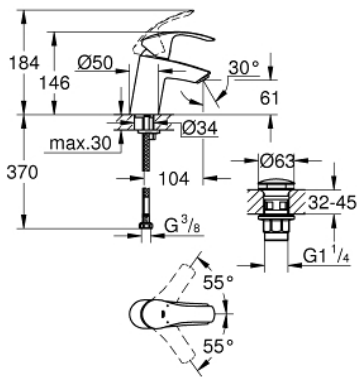

23 922 002 **EUROSMART BASIN MIXER 1/2"**
S-SIZE

PRODUCT DESCRIPTION

- Colour: Chrome
 - monobloc installation
 - metal lever
 - GROHE SilkMove 35 mm ceramic cartridge
 - adjustable flow rate limiter
 - temperature limiter
 - GROHE Long-Life finish
 - GROHE Water Saving mousseur 5.7 l/min
 - GROHE FastFixation installation system
 - smooth body with push-open pop-up waste set 1 1/4"
-
- flexible connection hoses

23 922 002 **EUROSMART BASIN MIXER 1/2"**
S-SIZE

SPARE PARTS, February 2019 – now

- 1: Lever (Spare part-nr. 46897000)
- 2: Shield for cross handle (Spare part-nr. 46492000)
- 3: Screw coupling (Spare part-nr. 46460000)
- 4: Cartridge (Spare part-nr. 46374000)
- 5: Flow restrictor (Spare part-nr. 48159000)
- 6: Shank mounting kit (Spare part-nr. 46671000)
- 7: Waste set with push-open plug (Spare part-nr. 65807000)
- 8: Socket Spanner (Spare part-nr. 19332000)*
- 9: Mounting wrench (Spare part-nr. 19017000)*