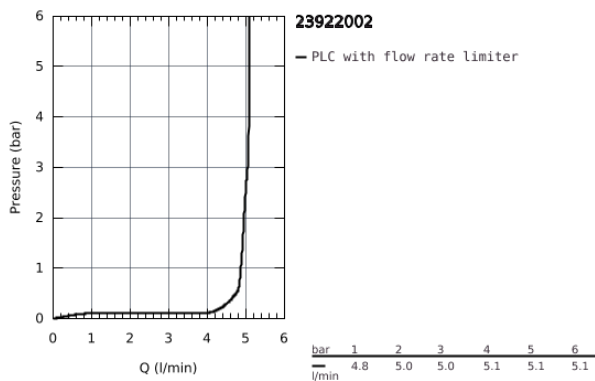

23 922 002 **EUROSMART BASIN MIXER 1/2"**
S-SIZE

PRODUCT DESCRIPTION

- Colour: Chrome
 - monobloc installation
 - metal lever
 - GROHE SilkMove 35 mm ceramic cartridge
 - adjustable flow rate limiter
 - temperature limiter
 - GROHE Long-Life finish
 - GROHE Water Saving mousseur 5.7 l/min
 - GROHE FastFixation installation system
 - smooth body with push-open pop-up waste set 1 1/4"
-
- flexible connection hoses

23 922 002 **EUROSMART BASIN MIXER 1/2"**
S-SIZE

SPARE PARTS, February 2019 – now

- 1: Lever (Spare part-nr. 46897000)
- 2: Shield for cross handle (Spare part-nr. 46492000)
- 3: Screw coupling (Spare part-nr. 46460000)
- 4: Cartridge (Spare part-nr. 46374000)
- 5: Flow restrictor (Spare part-nr. 48159000)
- 6: Shank mounting kit (Spare part-nr. 46671000)
- 7: Waste set with push-open plug (Spare part-nr. 65807000)
- 8: Socket Spanner (Spare part-nr. 19332000)*
- 9: Mounting wrench (Spare part-nr. 19017000)*