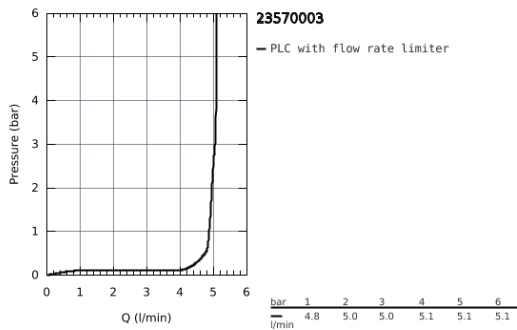

23 570 003 **EUROSTYLE BASIN MIXER 1/2"**
XL-SIZE

PRODUCT DESCRIPTION

- Colour: Chrome
- monobloc installation
- loop metal lever
- for free-standing basins
- GROHE SilkMove 35 mm ceramic cartridge
- with temperature limiter
- GROHE Long-Life Shine durable sparkling sheen
- GROHE Water Saving mousseur 5.7 l/min
- GROHE FastFixation installation system
- smooth body
- flexible connection hoses

23 570 003 **EUROSTYLE BASIN MIXER 1/2"**
XL-SIZE

SPARE PARTS, January 2015 – now

- 1: Lever (Spare part-nr. 46938000)
 - 2: Shield for cross handle (Spare part-nr. 46492000)
 - 3: Screw coupling (Spare part-nr. 46460000)
 - 4: Cartridge (Spare part-nr. 46374000)
 - 5: Flow straightener (Spare part-nr. 46837000)
 - 6: Shank mounting kit (Spare part-nr. 46671000)
 - 7: Socket Spanner (Spare part-nr. 19332000)*
 - 8: Mounting wrench (Spare part-nr. 19017000)*
- * Optional accessories