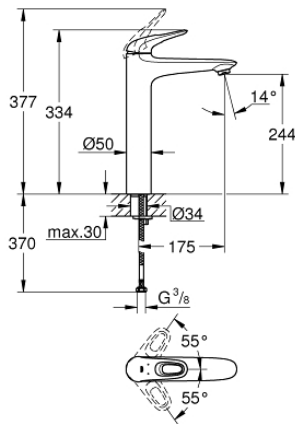

23 570 003 **EUROSTYLE BASIN MIXER 1/2"**
XL-SIZE

PRODUCT DESCRIPTION

- Colour: Chrome
- monobloc installation
- loop metal lever
- for free-standing basins
- GROHE SilkMove 35 mm ceramic cartridge
- with temperature limiter
- GROHE Long-Life Shine durable sparkling sheen
- GROHE Water Saving mousseur 5.7 l/min
- GROHE FastFixation installation system
- smooth body
- flexible connection hoses

23 570 003 **EUROSTYLE BASIN MIXER 1/2"**
XL-SIZE

SPARE PARTS, January 2015 – now

- 1: Lever (Spare part-nr. 46938000)
 - 2: Shield for cross handle (Spare part-nr. 46492000)
 - 3: Screw coupling (Spare part-nr. 46460000)
 - 4: Cartridge (Spare part-nr. 46374000)
 - 5: Flow straightener (Spare part-nr. 46837000)
 - 6: Shank mounting kit (Spare part-nr. 46671000)
 - 7: Socket Spanner (Spare part-nr. 19332000)*
 - 8: Mounting wrench (Spare part-nr. 19017000)*
- * Optional accessories