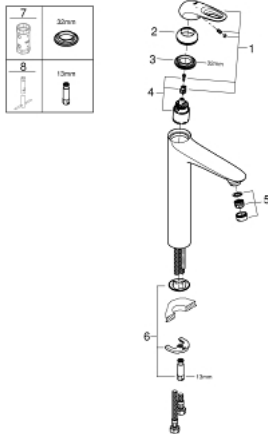

23 570 003 **EUROSTYLE BASIN MIXER 1/2"**
XL-SIZE

PRODUCT DESCRIPTION

- Colour: Chrome
- monobloc installation
- loop metal lever
- for free-standing basins
- GROHE SilkMove 35 mm ceramic cartridge
- with temperature limiter
- GROHE Long-Life Shine durable sparkling sheen
- GROHE Water Saving mousseur 5.7 l/min
- GROHE FastFixation installation system
- smooth body
- flexible connection hoses

23 570 003 **EUROSTYLE BASIN MIXER 1/2"**
XL-SIZE

SPARE PARTS, January 2015 – now

- 1: Lever (Spare part-nr. 46938000)
 - 2: Shield for cross handle (Spare part-nr. 46492000)
 - 3: Screw coupling (Spare part-nr. 46460000)
 - 4: Cartridge (Spare part-nr. 46374000)
 - 5: Flow straightener (Spare part-nr. 46837000)
 - 6: Shank mounting kit (Spare part-nr. 46671000)
 - 7: Socket Spanner (Spare part-nr. 19332000)*
 - 8: Mounting wrench (Spare part-nr. 19017000)*
- * Optional accessories