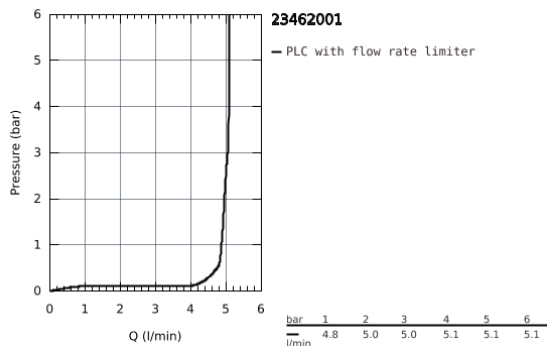

23 462 001 **ESSENCE BASIN MIXER 1/2"**
M-SIZE

PRODUCT DESCRIPTION

- Colour: Chrome
- monobloc installation
- metal lever
- 28 mm ceramic cartridge with GROHE SilkMove
- with temperature limiter
- GROHE Long-Life Shine durable sparkling sheen
- GROHE Water Saving mousseur 5.7 l/min
- GROHE AquaGuide adjustable mousseur
- GROHE FastFixation Plus installation system
- swivel spout with mousseur and stop limiter
- pop-up waste set 1 1/4"
- flexible connection hoses

23 462 001 **ESSENCE BASIN MIXER 1/2"**
M-SIZE

SPARE PARTS, August 2016 – now

- 1: Lever (Spare part-nr. 46919000)
 - 2: Cartridge (Spare part-nr. 46580000)
 - 3: Swivel tube spout (Spare part-nr. 13373000)
 - 3.1: Spray plate (Spare part-nr. 48270000)
 - 3.2: O-Ring Ø13,5 x Ø2,75 (Spare part-nr. 0128500M)
 - 3.3: Safety ring (Spare part-nr. 4826600M)
 - 4: Pop-up rod (Spare part-nr. 46739000)
 - 5: Shank mounting kit (Spare part-nr. 46645000)
 - 6: Pop-up waste set 1 1/4" (Spare part-nr. 28910000)
 - 6.1: Chrome bath plug (Spare part-nr. 07182000)
 - 6.2: Eccentric rod (Spare part-nr. 07052000)
 - 7: Connection hose (Spare part-nr. 46255000)
 - 8: Mounting wrench (Spare part-nr. 19017000)*
 - 9: Eccentric rod (Spare part-nr. 07341000)*
- * Optional accessories