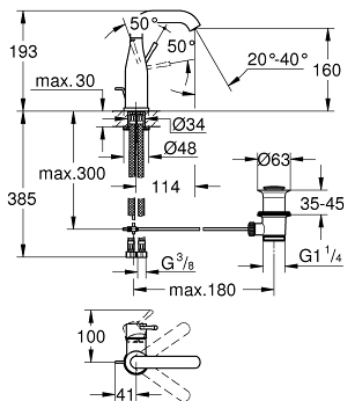

23 462 001 **ESSENCE BASIN MIXER 1/2"**
M-SIZE

PRODUCT DESCRIPTION

- Colour: Chrome
- monobloc installation
- metal lever
- 28 mm ceramic cartridge with GROHE SilkMove
- with temperature limiter
- GROHE Long-Life Shine durable sparkling sheen
- GROHE Water Saving mousseur 5.7 l/min
- GROHE AquaGuide adjustable mousseur
- GROHE FastFixation Plus installation system
- swivel spout with mousseur and stop limiter
- pop-up waste set 1 1/4"
- flexible connection hoses

23 462 001 **ESSENCE BASIN MIXER 1/2"**
M-SIZE

SPARE PARTS, August 2016 – now

- 1: Lever (Spare part-nr. 46919000)
 - 2: Cartridge (Spare part-nr. 46580000)
 - 3: Swivel tube spout (Spare part-nr. 13373000)
 - 3.1: Spray plate (Spare part-nr. 48270000)
 - 3.2: O-Ring Ø13,5 x Ø2,75 (Spare part-nr. 0128500M)
 - 3.3: Safety ring (Spare part-nr. 4826600M)
 - 4: Pop-up rod (Spare part-nr. 46739000)
 - 5: Shank mounting kit (Spare part-nr. 46645000)
 - 6: Pop-up waste set 1 1/4" (Spare part-nr. 28910000)
 - 6.1: Chrome bath plug (Spare part-nr. 07182000)
 - 6.2: Eccentric rod (Spare part-nr. 07052000)
 - 7: Connection hose (Spare part-nr. 46255000)
 - 8: Mounting wrench (Spare part-nr. 19017000)*
 - 9: Eccentric rod (Spare part-nr. 07341000)*
- * Optional accessories