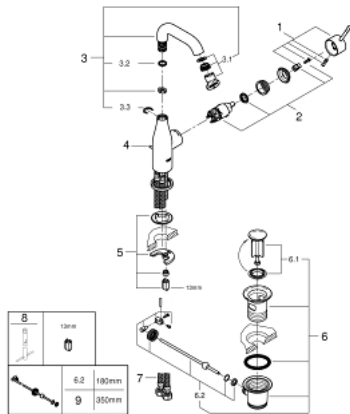

23 462 001 **ESSENCE BASIN MIXER 1/2"**
M-SIZE

PRODUCT DESCRIPTION

- Colour: Chrome
- monobloc installation
- metal lever
- 28 mm ceramic cartridge with GROHE SilkMove
- with temperature limiter
- GROHE Long-Life Shine durable sparkling sheen
- GROHE Water Saving mousseur 5.7 l/min
- GROHE AquaGuide adjustable mousseur
- GROHE FastFixation Plus installation system
- swivel spout with mousseur and stop limiter
- pop-up waste set 1 1/4"
- flexible connection hoses

23 462 001 **ESSENCE BASIN MIXER 1/2"**
M-SIZE

SPARE PARTS, August 2016 – now

- 1: Lever (Spare part-nr. 46919000)
 - 2: Cartridge (Spare part-nr. 46580000)
 - 3: Swivel tube spout (Spare part-nr. 13373000)
 - 3.1: Spray plate (Spare part-nr. 48270000)
 - 3.2: O-Ring Ø13,5 x Ø2,75 (Spare part-nr. 0128500M)
 - 3.3: Safety ring (Spare part-nr. 4826600M)
 - 4: Pop-up rod (Spare part-nr. 46739000)
 - 5: Shank mounting kit (Spare part-nr. 46645000)
 - 6: Pop-up waste set 1 1/4" (Spare part-nr. 28910000)
 - 6.1: Chrome bath plug (Spare part-nr. 07182000)
 - 6.2: Eccentric rod (Spare part-nr. 07052000)
 - 7: Connection hose (Spare part-nr. 46255000)
 - 8: Mounting wrench (Spare part-nr. 19017000)*
 - 9: Eccentric rod (Spare part-nr. 07341000)*
- * Optional accessories