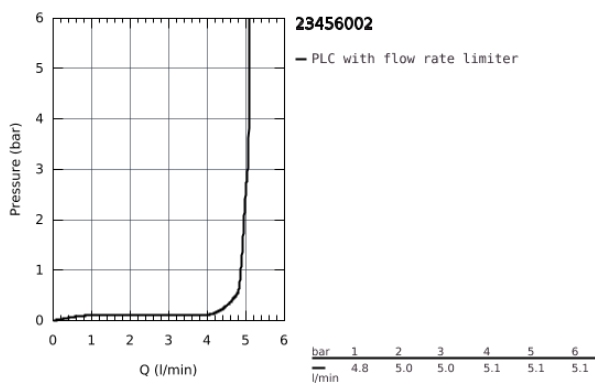

23 456 002 **EUROSMART BASIN MIXER 1/2"**
S-SIZE

PRODUCT DESCRIPTION

- Colour: Chrome
- monobloc installation
- metal lever
- GROHE SilkMove 35 mm ceramic cartridge
- adjustable flow rate limiter
- GROHE Long-Life Shine durable sparkling sheen
- GROHE Water Saving mousseur 5.7 l/min
- GROHE FastFixation installation system
- hybrid pop-up waste set 1 1/4"

- flexible connection hoses

23 456 002 EUROSMART BASIN MIXER 1/2" S-SIZE

SPARE PARTS, October 2013 – now

- 1: Lever (Spare part-nr. 46897000)
- 2: Shield for cross handle (Spare part-nr. 46492000)
- 3: Screw coupling (Spare part-nr. 46460000)
- 4: Cartridge (Spare part-nr. 46374000)
- 5: Pop-up rod (Spare part-nr. 06329000)
- 6: Flow restrictor (Spare part-nr. 48159000)
- 7: Shank mounting kit (Spare part-nr. 46671000)
- 8: Pop-up waste set 1 1/4" (Spare part-nr. 28910000)
- 8.1: Chrome bath plug (Spare part-nr. 07182000)
- 8.2: Eccentric rod (Spare part-nr. 07052000)
- 9: Socket Spanner (Spare part-nr. 19332000)*
- 10: Temperature limiter (Spare part-nr. 46375000)*
- 11: Mounting wrench (Spare part-nr. 19017000)*
- 12: Eccentric rod (Spare part-nr. 07341000)*