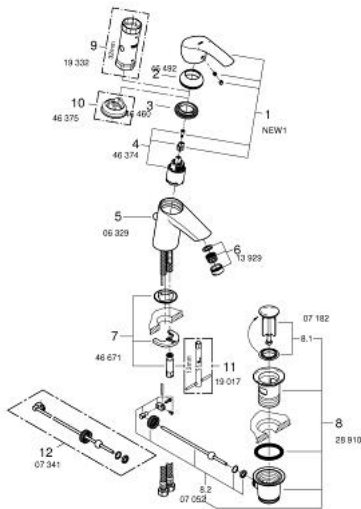

23 456 002 **EUROSMART BASIN MIXER 1/2"**
S-SIZE

PRODUCT DESCRIPTION

- Colour: Chrome
- monobloc installation
- metal lever
- GROHE SilkMove 35 mm ceramic cartridge
- adjustable flow rate limiter
- GROHE Long-Life Shine durable sparkling sheen
- GROHE Water Saving mousseur 5.7 l/min
- GROHE FastFixation installation system
- hybrid pop-up waste set 1 1/4"

- flexible connection hoses

23 456 002 EUROSMART BASIN MIXER 1/2" S-SIZE

SPARE PARTS, October 2013 – now

- 1: Lever (Spare part-nr. 46897000)
- 2: Shield for cross handle (Spare part-nr. 46492000)
- 3: Screw coupling (Spare part-nr. 46460000)
- 4: Cartridge (Spare part-nr. 46374000)
- 5: Pop-up rod (Spare part-nr. 06329000)
- 6: Flow restrictor (Spare part-nr. 48159000)
- 7: Shank mounting kit (Spare part-nr. 46671000)
- 8: Pop-up waste set 1 1/4" (Spare part-nr. 28910000)
- 8.1: Chrome bath plug (Spare part-nr. 07182000)
- 8.2: Eccentric rod (Spare part-nr. 07052000)
- 9: Socket Spanner (Spare part-nr. 19332000)*
- 10: Temperature limiter (Spare part-nr. 46375000)*
- 11: Mounting wrench (Spare part-nr. 19017000)*
- 12: Eccentric rod (Spare part-nr. 07341000)*