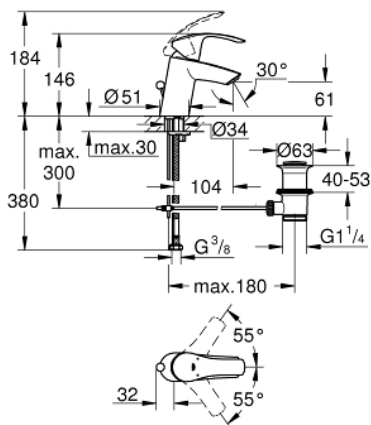

23 456 002 **EUROSMART BASIN MIXER 1/2"**
S-SIZE

PRODUCT DESCRIPTION

- Colour: Chrome
- monobloc installation
- metal lever
- GROHE SilkMove 35 mm ceramic cartridge
- adjustable flow rate limiter
- GROHE Long-Life Shine durable sparkling sheen
- GROHE Water Saving mousseur 5.7 l/min
- GROHE FastFixation installation system
- hybrid pop-up waste set 1 1/4"

- flexible connection hoses

23 456 002 EUROSMART BASIN MIXER 1/2" S-SIZE

SPARE PARTS, October 2013 – now

- 1: Lever (Spare part-nr. 46897000)
- 2: Shield for cross handle (Spare part-nr. 46492000)
- 3: Screw coupling (Spare part-nr. 46460000)
- 4: Cartridge (Spare part-nr. 46374000)
- 5: Pop-up rod (Spare part-nr. 06329000)
- 6: Flow restrictor (Spare part-nr. 48159000)
- 7: Shank mounting kit (Spare part-nr. 46671000)
- 8: Pop-up waste set 1 1/4" (Spare part-nr. 28910000)
- 8.1: Chrome bath plug (Spare part-nr. 07182000)
- 8.2: Eccentric rod (Spare part-nr. 07052000)
- 9: Socket Spanner (Spare part-nr. 19332000)*
- 10: Temperature limiter (Spare part-nr. 46375000)*
- 11: Mounting wrench (Spare part-nr. 19017000)*
- 12: Eccentric rod (Spare part-nr. 07341000)*