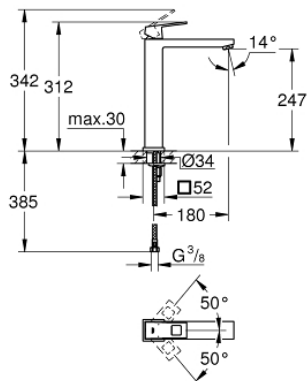

23 406 000 **EUROCUBE BASIN MIXER 1/2"**
XL-SIZE

PRODUCT DESCRIPTION

- Colour: Chrome
 - monobloc installation
 - metal lever
 - for free-standing basins
 - 28 mm ceramic cartridge with GROHE SilkMove
 - temperature limiter
 - GROHE Long-Life Shine durable sparkling sheen
 - GROHE Water Saving SpeedClean mousseur 5.7 l/min
 - GROHE FastFixation Plus installation system
 - smooth body
-
- flexible connection hoses

23 406 000 **EUROCUBE BASIN MIXER 1/2"**
XL-SIZE

SPARE PARTS, January 2013 – now

- 1: Lever (Spare part-nr. 46786000)
 - 2: retaining ring (Spare part-nr. 46715000)
 - 3: Cartridge (Spare part-nr. 46580000)
 - 4: Flow restrictor (Spare part-nr. 48159000)
 - 5: Shank mounting kit (Spare part-nr. 46645000)
 - 6: Mounting wrench (Spare part-nr. 19017000)*
- * Optional accessories