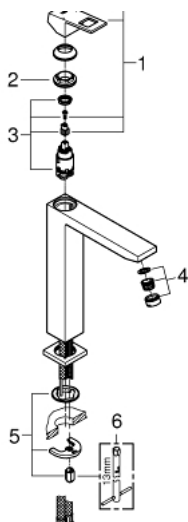

23 406 000 **EUROCUBE BASIN MIXER 1/2"**
XL-SIZE

PRODUCT DESCRIPTION

- Colour: Chrome
 - monobloc installation
 - metal lever
 - for free-standing basins
 - 28 mm ceramic cartridge with GROHE SilkMove
 - temperature limiter
 - GROHE Long-Life Shine durable sparkling sheen
 - GROHE Water Saving SpeedClean mousseur 5.7 l/min
 - GROHE FastFixation Plus installation system
 - smooth body
-
- flexible connection hoses

23 406 000 **EUROCUBE BASIN MIXER 1/2"**
XL-SIZE

SPARE PARTS, January 2013 – now

- 1: Lever (Spare part-nr. 46786000)
 - 2: retaining ring (Spare part-nr. 46715000)
 - 3: Cartridge (Spare part-nr. 46580000)
 - 4: Flow restrictor (Spare part-nr. 48159000)
 - 5: Shank mounting kit (Spare part-nr. 46645000)
 - 6: Mounting wrench (Spare part-nr. 19017000)*
- * Optional accessories