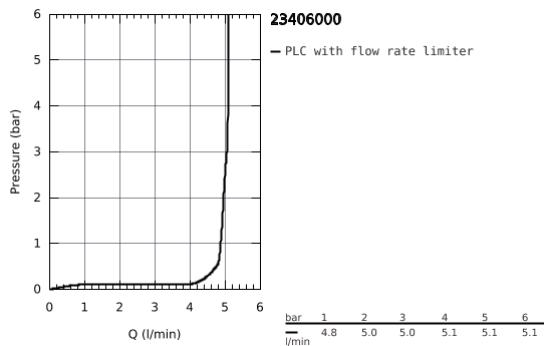

23 406 000 **EUROCUBE BASIN MIXER 1/2"**
XL-SIZE

PRODUCT DESCRIPTION

- Colour: Chrome
 - monobloc installation
 - metal lever
 - for free-standing basins
 - 28 mm ceramic cartridge with GROHE SilkMove
 - temperature limiter
 - GROHE Long-Life Shine durable sparkling sheen
 - GROHE Water Saving SpeedClean mousseur 5.7 l/min
 - GROHE FastFixation Plus installation system
 - smooth body
-
- flexible connection hoses

23 406 000 **EUROCUBE BASIN MIXER 1/2"**
XL-SIZE

SPARE PARTS, January 2013 – now

- 1: Lever (Spare part-nr. 46786000)
 - 2: retaining ring (Spare part-nr. 46715000)
 - 3: Cartridge (Spare part-nr. 46580000)
 - 4: Flow restrictor (Spare part-nr. 48159000)
 - 5: Shank mounting kit (Spare part-nr. 46645000)
 - 6: Mounting wrench (Spare part-nr. 19017000)*
- * Optional accessories