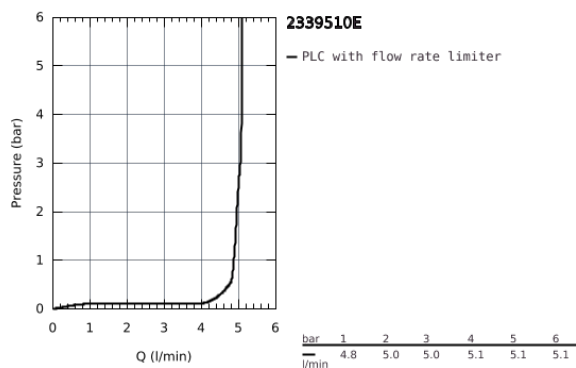

23 395 10E EUROSMART BASIN MIXER 1/2" M-SIZE

PRODUCT DESCRIPTION

- Colour: Chrome
 - monobloc installation
 - metal lever
 - GROHE SilkMove Energy Saving 28 mm ceramic cartridge with energy saving function via cold start
 - with temperature limiter
 - GROHE Long-Life Shine durable sparkling sheen
 - GROHE Water Saving mousseur 5.7 l/min
 - GROHE FastFixation installation system
 - smooth body
-
- flexible connection hoses

23 395 10E EUROSMART BASIN MIXER 1/2" M-SIZE

SPARE PARTS, December 2012 – now

- 1: Lever (Spare part-nr. 46865000)
- 2: retaining ring (Spare part-nr. 46715000)
- 3: Cartridge (Spare part-nr. 46580000)
- 4: Flow restrictor (Spare part-nr. 48159000)
- 5: Shank mounting kit (Spare part-nr. 46249000)
- 6: Mounting wrench (Spare part-nr. 19017000)*