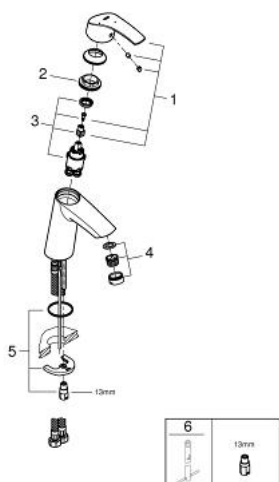

23 395 10E EUROSMART BASIN MIXER 1/2" M-SIZE

PRODUCT DESCRIPTION

- Colour: Chrome
 - monobloc installation
 - metal lever
 - GROHE SilkMove Energy Saving 28 mm ceramic cartridge with energy saving function via cold start
 - with temperature limiter
 - GROHE Long-Life Shine durable sparkling sheen
 - GROHE Water Saving mousseur 5.7 l/min
 - GROHE FastFixation installation system
 - smooth body
-
- flexible connection hoses

23 395 10E EUROSMART BASIN MIXER 1/2" M-SIZE

SPARE PARTS, December 2012 – now

- 1: Lever (Spare part-nr. 46865000)
- 2: retaining ring (Spare part-nr. 46715000)
- 3: Cartridge (Spare part-nr. 46580000)
- 4: Flow restrictor (Spare part-nr. 48159000)
- 5: Shank mounting kit (Spare part-nr. 46249000)
- 6: Mounting wrench (Spare part-nr. 19017000)*