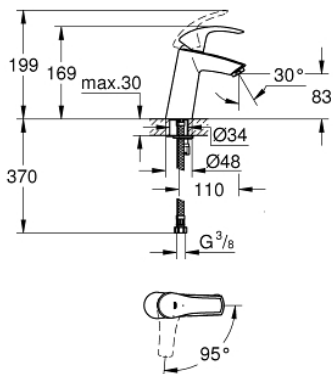

23 395 10E EUROSMART BASIN MIXER 1/2" M-SIZE

PRODUCT DESCRIPTION

- Colour: Chrome
 - monobloc installation
 - metal lever
 - GROHE SilkMove Energy Saving 28 mm ceramic cartridge with energy saving function via cold start
 - with temperature limiter
 - GROHE Long-Life Shine durable sparkling sheen
 - GROHE Water Saving mousseur 5.7 l/min
 - GROHE FastFixation installation system
 - smooth body
-
- flexible connection hoses

23 395 10E EUROSMART BASIN MIXER 1/2" M-SIZE

SPARE PARTS, December 2012 – now

- 1: Lever (Spare part-nr. 46865000)
- 2: retaining ring (Spare part-nr. 46715000)
- 3: Cartridge (Spare part-nr. 46580000)
- 4: Flow restrictor (Spare part-nr. 48159000)
- 5: Shank mounting kit (Spare part-nr. 46249000)
- 6: Mounting wrench (Spare part-nr. 19017000)*