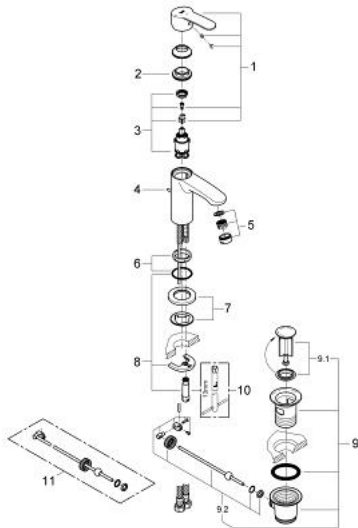

23 387 20E **EUROSTYLE COSMOPOLITAN BASIN MIXER 1/2"**
S-SIZE

PRODUCT DESCRIPTION

- Colour: Chrome
- monobloc installation
- metal lever
- GROHE SilkMove Energy Saving 28 mm ceramic cartridge with energy saving function via cold start
- with temperature limiter
- GROHE Long-Life Shine durable sparkling sheen
- GROHE Water Saving mousseur 5.7 l/min
- GROHE FastFixation installation system
- pop-up waste set 1 1/4"
- flexible connection hoses

23 387 20E **EUROSTYLE COSMOPOLITAN BASIN MIXER 1/2"**
S-SIZE

SPARE PARTS, December 2012 – now

- 1: Lever (Spare part-nr. 46868000)
- 2: retaining ring (Spare part-nr. 46715000)
- 3: Cartridge (Spare part-nr. 46580000)
- 4: Pop-up rod (Spare part-nr. 46739000)
- 5: Flow straightener (Spare part-nr. 64450000)
- 6: Center ring (Spare part-nr. 46719000)
- 7: Base plate (Spare part-nr. 48165000)
- 8: Shank mounting kit (Spare part-nr. 46671000)
- 9: Pop-up waste set 1 1/4" (Spare part-nr. 28910000)
- 9.1: Chrome bath plug (Spare part-nr. 07182000)
- 9.2: Eccentric rod (Spare part-nr. 07052000)
- 10: Mounting wrench (Spare part-nr. 19017000)*
- 11: Eccentric rod (Spare part-nr. 07341000)*