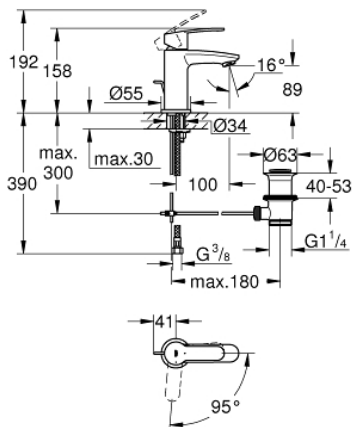

23 387 20E **EUROSTYLE COSMOPOLITAN BASIN MIXER 1/2"**
S-SIZE

PRODUCT DESCRIPTION

- Colour: Chrome
- monobloc installation
- metal lever
- GROHE SilkMove Energy Saving 28 mm ceramic cartridge with energy saving function via cold start
- with temperature limiter
- GROHE Long-Life Shine durable sparkling sheen
- GROHE Water Saving mousseur 5.7 l/min
- GROHE FastFixation installation system
- pop-up waste set 1 1/4"
- flexible connection hoses

23 387 20E **EUROSTYLE COSMOPOLITAN BASIN MIXER 1/2"**
S-SIZE

SPARE PARTS, December 2012 – now

- 1: Lever (Spare part-nr. 46868000)
- 2: retaining ring (Spare part-nr. 46715000)
- 3: Cartridge (Spare part-nr. 46580000)
- 4: Pop-up rod (Spare part-nr. 46739000)
- 5: Flow straightener (Spare part-nr. 64450000)
- 6: Center ring (Spare part-nr. 46719000)
- 7: Base plate (Spare part-nr. 48165000)
- 8: Shank mounting kit (Spare part-nr. 46671000)
- 9: Pop-up waste set 1 1/4" (Spare part-nr. 28910000)
- 9.1: Chrome bath plug (Spare part-nr. 07182000)
- 9.2: Eccentric rod (Spare part-nr. 07052000)
- 10: Mounting wrench (Spare part-nr. 19017000)*
- 11: Eccentric rod (Spare part-nr. 07341000)*