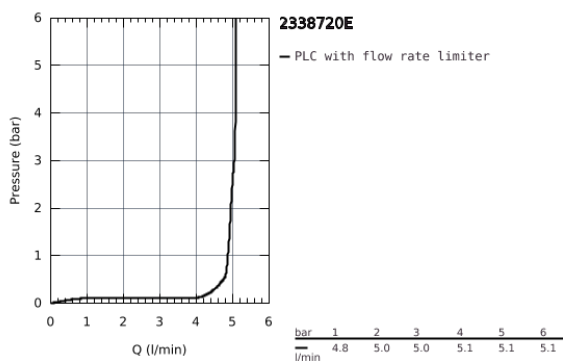

23 387 20E **EUROSTYLE COSMOPOLITAN BASIN MIXER 1/2"**
S-SIZE

PRODUCT DESCRIPTION

- Colour: Chrome
- monobloc installation
- metal lever
- GROHE SilkMove Energy Saving 28 mm ceramic cartridge with energy saving function via cold start
- with temperature limiter
- GROHE Long-Life Shine durable sparkling sheen
- GROHE Water Saving mousseur 5.7 l/min
- GROHE FastFixation installation system
- pop-up waste set 1 1/4"
- flexible connection hoses

23 387 20E **EUROSTYLE COSMOPOLITAN BASIN MIXER 1/2"**
S-SIZE

SPARE PARTS, December 2012 – now

- 1: Lever (Spare part-nr. 46868000)
- 2: retaining ring (Spare part-nr. 46715000)
- 3: Cartridge (Spare part-nr. 46580000)
- 4: Pop-up rod (Spare part-nr. 46739000)
- 5: Flow straightener (Spare part-nr. 64450000)
- 6: Center ring (Spare part-nr. 46719000)
- 7: Base plate (Spare part-nr. 48165000)
- 8: Shank mounting kit (Spare part-nr. 46671000)
- 9: Pop-up waste set 1 1/4" (Spare part-nr. 28910000)
- 9.1: Chrome bath plug (Spare part-nr. 07182000)
- 9.2: Eccentric rod (Spare part-nr. 07052000)
- 10: Mounting wrench (Spare part-nr. 19017000)*
- 11: Eccentric rod (Spare part-nr. 07341000)*