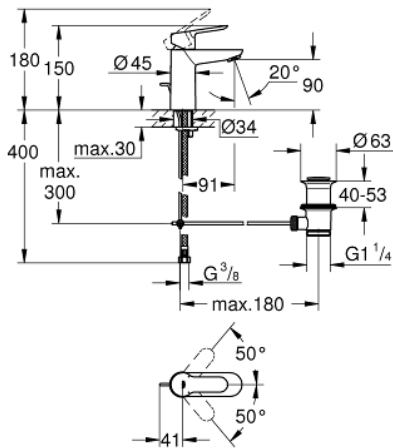

23 356 000 **BAUEDGE BASIN MIXER 1/2"**
S-SIZE

PRODUCT DESCRIPTION

- Colour: Chrome
- monobloc installation
- metal lever
- GROHE Long-Life 28 mm ceramic cartridge
- GROHE Long-Life Shine durable sparkling sheen
- GROHE Water Saving mousseur 5.7 l/min
- rapid installation system
- metal pop up waste set
- flexible connection hoses

23 356 000 **BAUEDGE BASIN MIXER 1/2"**
S-SIZE

SPARE PARTS, September 2012 – now

- 1: Lever (Spare part-nr. 46697000)
- 2: Cartridge (Spare part-nr. 46580000)
- 3: Pop-up rod (Spare part-nr. 46739000)
- 4: Flow restrictor (Spare part-nr. 48159000)
- 5: Shank mounting kit (Spare part-nr. 46249000)
- 6: Pop-up waste set 1 1/4" (Spare part-nr. 28910000)
- 6.1: Chrome bath plug (Spare part-nr. 07182000)
- 6.2: Eccentric rod (Spare part-nr. 07052000)
- 7: Mounting wrench (Spare part-nr. 19017000)*
- 8: Eccentric rod (Spare part-nr. 07341000)*