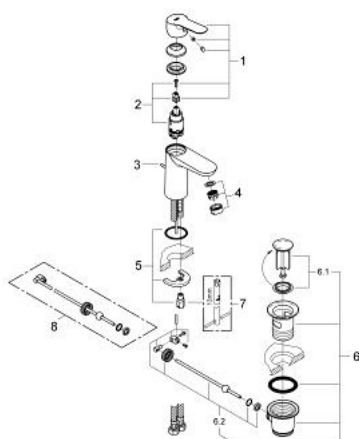

23 356 000 **BAUEDGE BASIN MIXER 1/2"**
S-SIZE

PRODUCT DESCRIPTION

- Colour: Chrome
- monobloc installation
- metal lever
- GROHE Long-Life 28 mm ceramic cartridge
- GROHE Long-Life Shine durable sparkling sheen
- GROHE Water Saving mousseur 5.7 l/min
- rapid installation system
- metal pop up waste set
- flexible connection hoses

23 356 000 **BAUEDGE BASIN MIXER 1/2"**
S-SIZE

SPARE PARTS, September 2012 – now

- 1: Lever (Spare part-nr. 46697000)
- 2: Cartridge (Spare part-nr. 46580000)
- 3: Pop-up rod (Spare part-nr. 46739000)
- 4: Flow restrictor (Spare part-nr. 48159000)
- 5: Shank mounting kit (Spare part-nr. 46249000)
- 6: Pop-up waste set 1 1/4" (Spare part-nr. 28910000)
- 6.1: Chrome bath plug (Spare part-nr. 07182000)
- 6.2: Eccentric rod (Spare part-nr. 07052000)
- 7: Mounting wrench (Spare part-nr. 19017000)*
- 8: Eccentric rod (Spare part-nr. 07341000)*