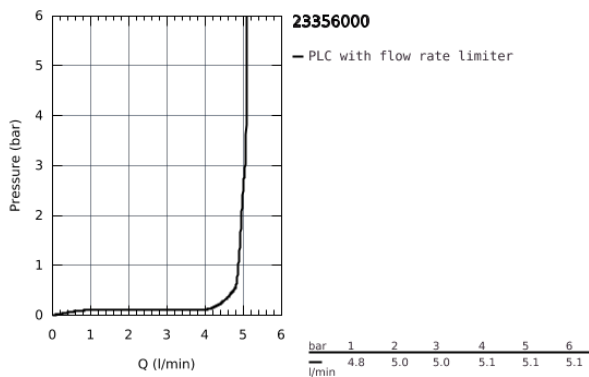

23 356 000 **BAUEDGE BASIN MIXER 1/2"**
S-SIZE

PRODUCT DESCRIPTION

- Colour: Chrome
- monobloc installation
- metal lever
- GROHE Long-Life 28 mm ceramic cartridge
- GROHE Long-Life Shine durable sparkling sheen
- GROHE Water Saving mousseur 5.7 l/min
- rapid installation system
- metal pop up waste set
- flexible connection hoses

23 356 000 **BAUEDGE BASIN MIXER 1/2"**
S-SIZE

SPARE PARTS, September 2012 – now

- 1: Lever (Spare part-nr. 46697000)
- 2: Cartridge (Spare part-nr. 46580000)
- 3: Pop-up rod (Spare part-nr. 46739000)
- 4: Flow restrictor (Spare part-nr. 48159000)
- 5: Shank mounting kit (Spare part-nr. 46249000)
- 6: Pop-up waste set 1 1/4" (Spare part-nr. 28910000)
- 6.1: Chrome bath plug (Spare part-nr. 07182000)
- 6.2: Eccentric rod (Spare part-nr. 07052000)
- 7: Mounting wrench (Spare part-nr. 19017000)*
- 8: Eccentric rod (Spare part-nr. 07341000)*