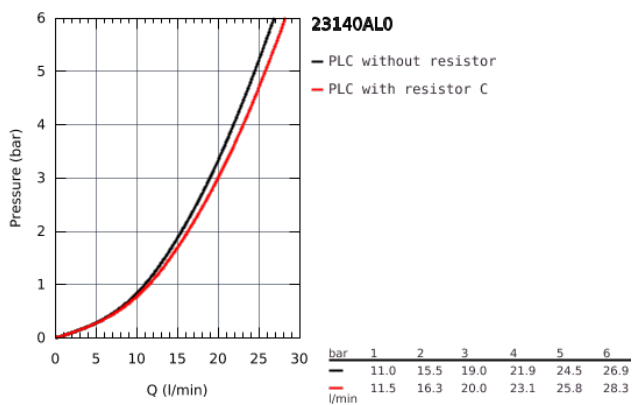

23 140 AL0 EUROCUBE SINGLE-LEVER BATH/SHOWER MIXER 1/2"

PRODUCT DESCRIPTION

- Colour: brushed hard graphite
- wall mounted
- metal lever
- GROHE SilkMove 46 mm ceramic cartridge
- GROHE Long-Life Shine finish
- adjustable flow rate limiter
- automatic diverter: bath/shower
- mousseur
- integrated non-return valve in the shower outlet 1/2"
- covered S-unions
- protected against backflow
- optional temperature limiter (46 375 000)

23 140 AL0 EUROCUBE SINGLE-LEVER BATH/SHOWER MIXER 1/2"

SPARE PARTS, March 2019 – now

- 1: Lever (Spare part-nr. 46782AL0)
- 2: Cartridge (Spare part-nr. 46048000)
- 3: Diverter knob (Spare part-nr. 48128AL0)
- 4: Diverter (Spare part-nr. 65655AL0)
- 5: Non-return valve (Spare part-nr. 08565000)
- 6: Flow restrictor (Spare part-nr. 13952AL0)
- 7: Screw joint (Spare part-nr. 45044AL0)
- 8: S-union (Spare part-nr. 47824AL0)
- 9: Special Spanner (Spare part-nr. 19377000)*
- 10: Temperature limiter (Spare part-nr. 46375000)*
- 11: Extension 30 (Spare part-nr. 46238000)*