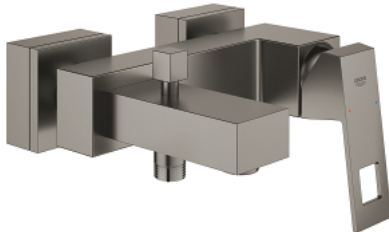

23 140 AL0 EUROCUBE SINGLE-LEVER BATH/SHOWER MIXER 1/2"

PRODUCT DESCRIPTION

- Colour: brushed hard graphite
- wall mounted
- metal lever
- GROHE SilkMove 46 mm ceramic cartridge
- GROHE Long-Life Shine finish
- adjustable flow rate limiter
- automatic diverter: bath/shower
- mousseur
- integrated non-return valve in the shower outlet 1/2"
- covered S-unions
- protected against backflow
- optional temperature limiter (46 375 000)

23 140 AL0 EUROCUBE SINGLE-LEVER BATH/SHOWER MIXER 1/2"

SPARE PARTS, March 2019 – now

- 1: Lever (Spare part-nr. 46782AL0)
- 2: Cartridge (Spare part-nr. 46048000)
- 3: Diverter knob (Spare part-nr. 48128AL0)
- 4: Diverter (Spare part-nr. 65655AL0)
- 5: Non-return valve (Spare part-nr. 08565000)
- 6: Flow restrictor (Spare part-nr. 13952AL0)
- 7: Screw joint (Spare part-nr. 45044AL0)
- 8: S-union (Spare part-nr. 47824AL0)
- 9: Special Spanner (Spare part-nr. 19377000)*
- 10: Temperature limiter (Spare part-nr. 46375000)*
- 11: Extension 30 (Spare part-nr. 46238000)*