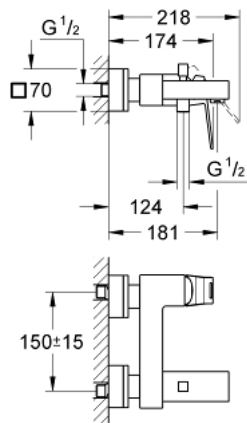

23 140 AL0 EUROCUBE SINGLE-LEVER BATH/SHOWER MIXER 1/2"

PRODUCT DESCRIPTION

- Colour: brushed hard graphite
- wall mounted
- metal lever
- GROHE SilkMove 46 mm ceramic cartridge
- GROHE Long-Life Shine finish
- adjustable flow rate limiter
- automatic diverter: bath/shower
- mousseur
- integrated non-return valve in the shower outlet 1/2"
- covered S-unions
- protected against backflow
- optional temperature limiter (46 375 000)

23 140 AL0 EUROCUBE SINGLE-LEVER BATH/SHOWER MIXER 1/2"

SPARE PARTS, March 2019 – now

- 1: Lever (Spare part-nr. 46782AL0)
- 2: Cartridge (Spare part-nr. 46048000)
- 3: Diverter knob (Spare part-nr. 48128AL0)
- 4: Diverter (Spare part-nr. 65655AL0)
- 5: Non-return valve (Spare part-nr. 08565000)
- 6: Flow restrictor (Spare part-nr. 13952AL0)
- 7: Screw joint (Spare part-nr. 45044AL0)
- 8: S-union (Spare part-nr. 47824AL0)
- 9: Special Spanner (Spare part-nr. 19377000)*
- 10: Temperature limiter (Spare part-nr. 46375000)*
- 11: Extension 30 (Spare part-nr. 46238000)*