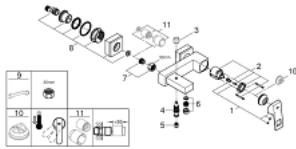

23 140 AL0 EUROCUBE SINGLE-LEVER BATH/SHOWER MIXER 1/2"

PRODUCT DESCRIPTION

- Colour: brushed hard graphite
- wall mounted
- metal lever
- GROHE SilkMove 46 mm ceramic cartridge
- GROHE Long-Life Shine finish
- adjustable flow rate limiter
- automatic diverter: bath/shower
- mousseur
- integrated non-return valve in the shower outlet 1/2"
- covered S-unions
- protected against backflow
- optional temperature limiter (46 375 000)

23 140 AL0 EUROCUBE SINGLE-LEVER BATH/SHOWER MIXER 1/2"

SPARE PARTS, March 2019 – now

- 1: Lever (Spare part-nr. 46782AL0)
- 2: Cartridge (Spare part-nr. 46048000)
- 3: Diverter knob (Spare part-nr. 48128AL0)
- 4: Diverter (Spare part-nr. 65655AL0)
- 5: Non-return valve (Spare part-nr. 08565000)
- 6: Flow restrictor (Spare part-nr. 13952AL0)
- 7: Screw joint (Spare part-nr. 45044AL0)
- 8: S-union (Spare part-nr. 47824AL0)
- 9: Special Spanner (Spare part-nr. 19377000)*
- 10: Temperature limiter (Spare part-nr. 46375000)*
- 11: Extension 30 (Spare part-nr. 46238000)*