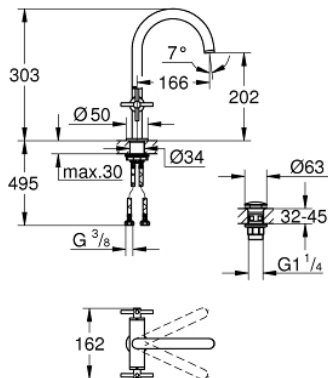

21 019 003 **ATRIO BASIN MIXER, 1/2"**
L-SIZE

PRODUCT DESCRIPTION

- Colour: Chrome
- ceramic headparts 1/2", 90°
- GROHE Long-Life Shine durable sparkling sheen
- GROHE EcoJoy 5.7 l/min laminar mousseur
- rapid installation system
- swivel tubular spout with mousseur and stop limiter
- Push-open waste set 1 1/4"
- flexible connection hoses
- with cross handles
- Two different sets of caps included. One set with "H" and "C" marking, one set without marking.

21 019 003 **ATRIO BASIN MIXER, 1/2"**
L-SIZE

SPARE PARTS, August 2018 – now

- 1: Cross handles (Spare part-nr. 18026003)
- 2: Ceramic headpart, 1/2" (Spare part-nr. 45883000)
- 2.1: O-Ring $\varnothing 18,2 \times \varnothing 1,7$ (Spare part-nr. 0392400M)
- 3: O-Ring $\varnothing 13,5 \times \varnothing 2,75$ (Spare part-nr. 0128500M)
- 4: Safety ring (Spare part-nr. 4826600M)
- 5: Flow straightener (Spare part-nr. 48408000)
- 6: Shank fastening assembly (Spare part-nr. 48384000)
- 7: Waste set with push-open plug (Spare part-nr. 65807000)
- 8: Ceramic headpart, 1/2" (Spare part-nr. 45882000)
- 8.1: O-Ring $\varnothing 18,2 \times \varnothing 1,7$ (Spare part-nr. 0392400M)