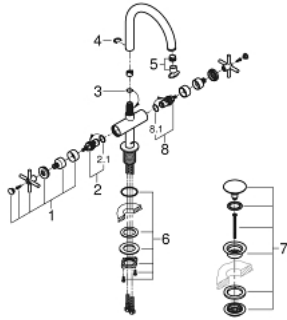

21 019 003 **ATRIO BASIN MIXER, 1/2"**
L-SIZE

PRODUCT DESCRIPTION

- Colour: Chrome
- ceramic headparts 1/2", 90°
- GROHE Long-Life Shine durable sparkling sheen
- GROHE EcoJoy 5.7 l/min laminar mousseur
- rapid installation system
- swivel tubular spout with mousseur and stop limiter
- Push-open waste set 1 1/4"
- flexible connection hoses
- with cross handles
- Two different sets of caps included. One set with "H" and "C" marking, one set without marking.

21 019 003 **ATRIO BASIN MIXER, 1/2"**
L-SIZE

SPARE PARTS, August 2018 – now

- 1: Cross handles (Spare part-nr. 18026003)
- 2: Ceramic headpart, 1/2" (Spare part-nr. 45883000)
- 2.1: O-Ring $\varnothing 18,2 \times \varnothing 1,7$ (Spare part-nr. 0392400M)
- 3: O-Ring $\varnothing 13,5 \times \varnothing 2,75$ (Spare part-nr. 0128500M)
- 4: Safety ring (Spare part-nr. 4826600M)
- 5: Flow straightener (Spare part-nr. 48408000)
- 6: Shank fastening assembly (Spare part-nr. 48384000)
- 7: Waste set with push-open plug (Spare part-nr. 65807000)
- 8: Ceramic headpart, 1/2" (Spare part-nr. 45882000)
- 8.1: O-Ring $\varnothing 18,2 \times \varnothing 1,7$ (Spare part-nr. 0392400M)