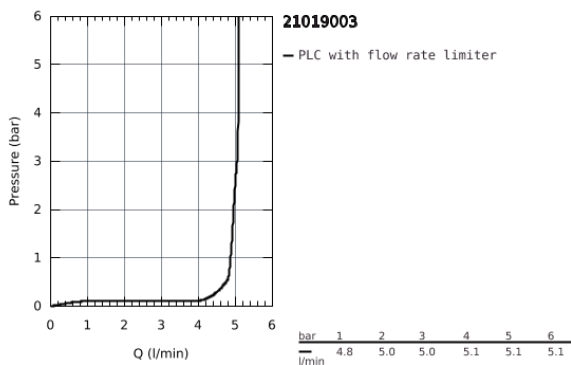

21 019 003 **ATRIO BASIN MIXER, 1/2"**
L-SIZE

PRODUCT DESCRIPTION

- Colour: Chrome
- ceramic headparts 1/2", 90°
- GROHE Long-Life Shine durable sparkling sheen
- GROHE EcoJoy 5.7 l/min laminar mousseur
- rapid installation system
- swivel tubular spout with mousseur and stop limiter
- Push-open waste set 1 1/4"
- flexible connection hoses
- with cross handles
- Two different sets of caps included. One set with "H" and "C" marking, one set without marking.

21 019 003 **ATRIO BASIN MIXER, 1/2"**
L-SIZE

SPARE PARTS, August 2018 – now

- 1: Cross handles (Spare part-nr. 18026003)
- 2: Ceramic headpart, 1/2" (Spare part-nr. 45883000)
- 2.1: O-Ring $\varnothing 18,2 \times \varnothing 1,7$ (Spare part-nr. 0392400M)
- 3: O-Ring $\varnothing 13,5 \times \varnothing 2,75$ (Spare part-nr. 0128500M)
- 4: Safety ring (Spare part-nr. 4826600M)
- 5: Flow straightener (Spare part-nr. 48408000)
- 6: Shank fastening assembly (Spare part-nr. 48384000)
- 7: Waste set with push-open plug (Spare part-nr. 65807000)
- 8: Ceramic headpart, 1/2" (Spare part-nr. 45882000)
- 8.1: O-Ring $\varnothing 18,2 \times \varnothing 1,7$ (Spare part-nr. 0392400M)