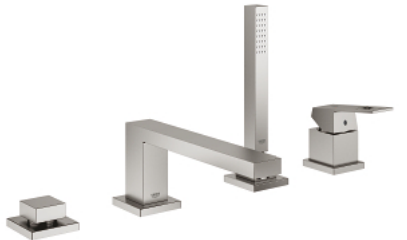

19 897 DC1 EUROCUBE 4-HOLE SINGLE-LEVER BATH COMBINATION

PRODUCT DESCRIPTION

- Colour: supersteel
- GROHE SilkMove 46 mm ceramic cartridge
- GROHE Long-Life Shine finish
- pre-assembled spout fixing
- single lever mixer operating element
- metal lever
- bath inlet with mousseur
- diverter bath/shower
- hand shower Euphoria Cube+ 6.6 l/min
- metal shower hose 2000 mm (always chrome for any colour of the set)
- flexible connection hoses
- connection for shower hose
- protected against backflow
- for use with 29 037 000

19 897 DC1 EUROCUBE 4-HOLE SINGLE-LEVER BATH COMBINATION

SPARE PARTS, March 2019 – now

- 1: Lever (Spare part-nr. 46782DC0)
- 2: Cartridge (Spare part-nr. 46048000)
- 3: Connecting hose (Spare part-nr. 07227000)
- 4: Strainer (Spare part-nr. 0700200M)
- 5: connector 8 x 15 mm (Spare part-nr. 08864DC0)
- 6: Compression spring (Spare part-nr. 00869000)
- 7: Diverter knob (Spare part-nr. 48126DC0)
- 8: Diverter (Spare part-nr. 45443000)
- 8.1: O-Ring $\varnothing 6 \times \varnothing 2$ (Spare part-nr. 0128300M)
- 8.2: O-Ring (Spare part-nr. 0120500M)
- 9: Repl.kit f.shank fastening 3/4" (Spare part-nr. 45444000)
- 10: Non-return valve (Spare part-nr. 08565000)
- 11: Connecting hose (Spare part-nr. 07300000)
- 12: Flow restrictor (Spare part-nr. 13922DC0)
- 13: Connecting hose (Spare part-nr. 48018000)
- 14: Metal hose (Spare part-nr. 28146000)
- 15: Temperature limiter (Spare part-nr. 46375000)*
- 16: Socket Spanner (Spare part-nr. 19332000)*