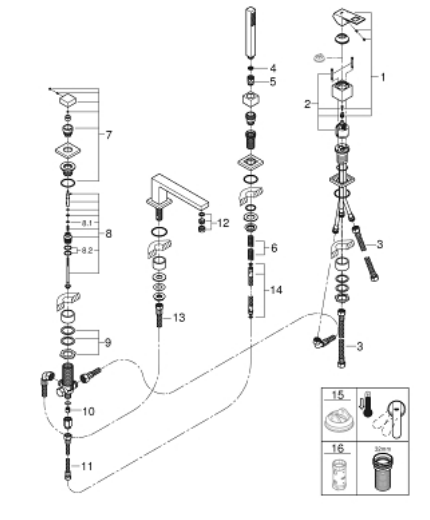

19 897 DC1 EUROCUBE 4-HOLE SINGLE-LEVER BATH COMBINATION

PRODUCT DESCRIPTION

- Colour: supersteel
- GROHE SilkMove 46 mm ceramic cartridge
- GROHE Long-Life Shine finish
- pre-assembled spout fixing
- single lever mixer operating element
- metal lever
- bath inlet with mousseur
- diverter bath/shower
- hand shower Euphoria Cube+ 6.6 l/min
- metal shower hose 2000 mm (always chrome for any colour of the set)
- flexible connection hoses
- connection for shower hose
- protected against backflow
- for use with 29 037 000

19 897 DC1 EUROCUBE 4-HOLE SINGLE-LEVER BATH COMBINATION

SPARE PARTS, March 2019 – now

- 1: Lever (Spare part-nr. 46782DC0)
- 2: Cartridge (Spare part-nr. 46048000)
- 3: Connecting hose (Spare part-nr. 07227000)
- 4: Strainer (Spare part-nr. 0700200M)
- 5: connector 8 x 15 mm (Spare part-nr. 08864DC0)
- 6: Compression spring (Spare part-nr. 00869000)
- 7: Diverter knob (Spare part-nr. 48126DC0)
- 8: Diverter (Spare part-nr. 45443000)
- 8.1: O-Ring $\varnothing 6 \times \varnothing 2$ (Spare part-nr. 0128300M)
- 8.2: O-Ring (Spare part-nr. 0120500M)
- 9: Repl.kit f.shank fastening 3/4" (Spare part-nr. 45444000)
- 10: Non-return valve (Spare part-nr. 08565000)
- 11: Connecting hose (Spare part-nr. 07300000)
- 12: Flow restrictor (Spare part-nr. 13922DC0)
- 13: Connecting hose (Spare part-nr. 48018000)
- 14: Metal hose (Spare part-nr. 28146000)
- 15: Temperature limiter (Spare part-nr. 46375000)*
- 16: Socket Spanner (Spare part-nr. 19332000)*