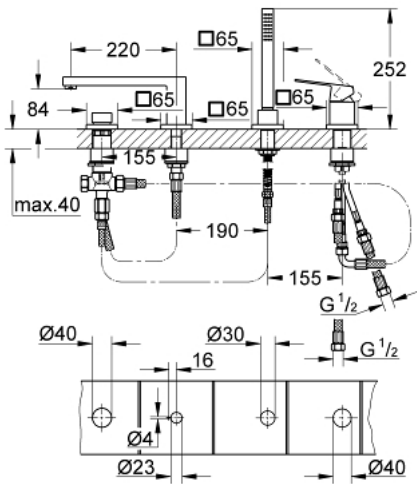

19 897 DC1 EUROCUBE 4-HOLE SINGLE-LEVER BATH COMBINATION

PRODUCT DESCRIPTION

- Colour: supersteel
- GROHE SilkMove 46 mm ceramic cartridge
- GROHE Long-Life Shine finish
- pre-assembled spout fixing
- single lever mixer operating element
- metal lever
- bath inlet with mousseur
- diverter bath/shower
- hand shower Euphoria Cube+ 6.6 l/min
- metal shower hose 2000 mm (always chrome for any colour of the set)
- flexible connection hoses
- connection for shower hose
- protected against backflow
- for use with 29 037 000

19 897 DC1 EUROCUBE 4-HOLE SINGLE-LEVER BATH COMBINATION

SPARE PARTS, March 2019 – now

- 1: Lever (Spare part-nr. 46782DC0)
- 2: Cartridge (Spare part-nr. 46048000)
- 3: Connecting hose (Spare part-nr. 07227000)
- 4: Strainer (Spare part-nr. 0700200M)
- 5: connector 8 x 15 mm (Spare part-nr. 08864DC0)
- 6: Compression spring (Spare part-nr. 00869000)
- 7: Diverter knob (Spare part-nr. 48126DC0)
- 8: Diverter (Spare part-nr. 45443000)
- 8.1: O-Ring $\varnothing 6 \times \varnothing 2$ (Spare part-nr. 0128300M)
- 8.2: O-Ring (Spare part-nr. 0120500M)
- 9: Repl.kit f.shank fastening 3/4" (Spare part-nr. 45444000)
- 10: Non-return valve (Spare part-nr. 08565000)
- 11: Connecting hose (Spare part-nr. 07300000)
- 12: Flow restrictor (Spare part-nr. 13922DC0)
- 13: Connecting hose (Spare part-nr. 48018000)
- 14: Metal hose (Spare part-nr. 28146000)
- 15: Temperature limiter (Spare part-nr. 46375000)*
- 16: Socket Spanner (Spare part-nr. 19332000)*