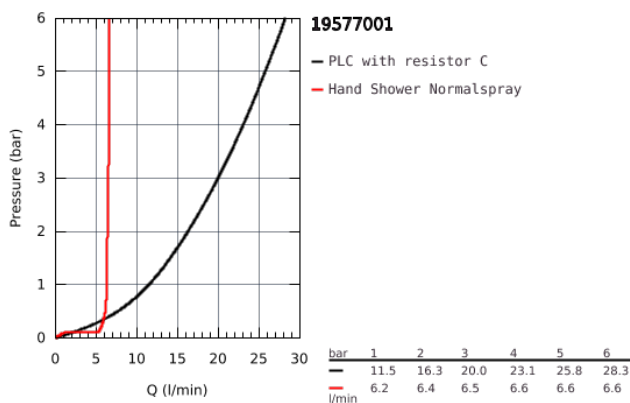

19 577 001 LINEARE 4-HOLE SINGLE-LEVER BATH COMBINATION

PRODUCT DESCRIPTION

- Colour: Chrome
- GROHE SilkMove 35 mm ceramic cartridge
- with temperature limiter
- GROHE Long-Life Shine durable sparkling sheen
- pre-assembled spout fixing
- single lever mixer operating element
- metal lever
- bath inlet with mousseur
- diverter bath/shower
- hand shower Sena Stick (26 465)
- metal shower hose 2000 mm (always chrome for any colour of the set)
- flexible connection hoses
- connection for shower hose
- protected against backflow
- for use with 29 037 000

19 577 001 LINEARE 4-HOLE SINGLE-LEVER BATH COMBINATION

19 577 001 LINEARE 4-HOLE SINGLE-LEVER BATH COMBINATION

SPARE PARTS, July 2016 – now

- 1: Lever (Spare part-nr. 46983000)
 - 2: Cartridge (Spare part-nr. 46374000)
 - 3: Connecting hose (Spare part-nr. 07227000)
 - 4: Strainer (Spare part-nr. 0700200M)
 - 5: connector 8 x 15 mm (Spare part-nr. 08864000)
 - 6: Compression spring (Spare part-nr. 00869000)
 - 7: Diverter knob (Spare part-nr. 46721000)
 - 8: Diverter (Spare part-nr. 45443000)
 - 8.1: O-Ring $\varnothing 6 \times \varnothing 2$ (Spare part-nr. 0128300M)
 - 8.2: O-Ring (Spare part-nr. 0120500M)
 - 9: Repl.kit f.shank fastening 3/4" (Spare part-nr. 45444000)
 - 10: Non-return valve (Spare part-nr. 08565000)
 - 11: Connecting hose (Spare part-nr. 07300000)
 - 12: Connecting hose (Spare part-nr. 48018000)
 - 13: Flow restrictor (Spare part-nr. 13941000)
 - 14: Metal hose (Spare part-nr. 28146000)
 - 15: Socket Spanner (Spare part-nr. 19332000)*
- * Optional accessories