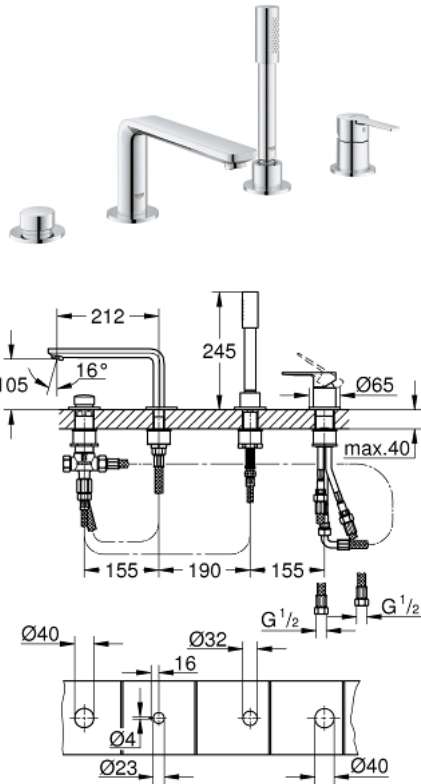

19 577 001 LINEARE 4-HOLE SINGLE-LEVER BATH COMBINATION

PRODUCT DESCRIPTION

- Colour: Chrome
- GROHE SilkMove 35 mm ceramic cartridge
- with temperature limiter
- GROHE Long-Life Shine durable sparkling sheen
- pre-assembled spout fixing
- single lever mixer operating element
- metal lever
- bath inlet with mousseur
- diverter bath/shower
- hand shower Sena Stick (26 465)
- metal shower hose 2000 mm (always chrome for any colour of the set)
- flexible connection hoses
- connection for shower hose
- protected against backflow
- for use with 29 037 000

19 577 001 LINEARE 4-HOLE SINGLE-LEVER BATH COMBINATION

19 577 001 LINEARE 4-HOLE SINGLE-LEVER BATH COMBINATION

SPARE PARTS, July 2016 – now

- 1: Lever (Spare part-nr. 46983000)
 - 2: Cartridge (Spare part-nr. 46374000)
 - 3: Connecting hose (Spare part-nr. 07227000)
 - 4: Strainer (Spare part-nr. 0700200M)
 - 5: connector 8 x 15 mm (Spare part-nr. 08864000)
 - 6: Compression spring (Spare part-nr. 00869000)
 - 7: Diverter knob (Spare part-nr. 46721000)
 - 8: Diverter (Spare part-nr. 45443000)
 - 8.1: O-Ring $\varnothing 6 \times \varnothing 2$ (Spare part-nr. 0128300M)
 - 8.2: O-Ring (Spare part-nr. 0120500M)
 - 9: Repl.kit f.shank fastening 3/4" (Spare part-nr. 45444000)
 - 10: Non-return valve (Spare part-nr. 08565000)
 - 11: Connecting hose (Spare part-nr. 07300000)
 - 12: Connecting hose (Spare part-nr. 48018000)
 - 13: Flow restrictor (Spare part-nr. 13941000)
 - 14: Metal hose (Spare part-nr. 28146000)
 - 15: Socket Spanner (Spare part-nr. 19332000)*
- * Optional accessories