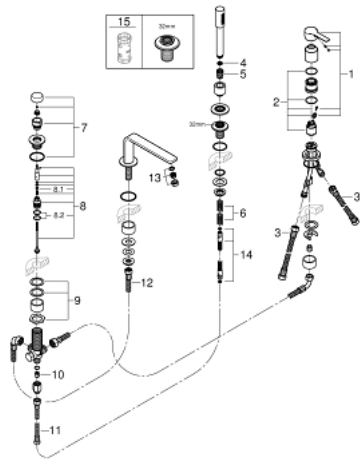

19 577 001 LINEARE 4-HOLE SINGLE-LEVER BATH COMBINATION

PRODUCT DESCRIPTION

- Colour: Chrome
- GROHE SilkMove 35 mm ceramic cartridge
- with temperature limiter
- GROHE Long-Life Shine durable sparkling sheen
- pre-assembled spout fixing
- single lever mixer operating element
- metal lever
- bath inlet with mousseur
- diverter bath/shower
- hand shower Sena Stick (26 465)
- metal shower hose 2000 mm (always chrome for any colour of the set)
- flexible connection hoses
- connection for shower hose
- protected against backflow
- for use with 29 037 000

19 577 001 LINEARE 4-HOLE SINGLE-LEVER BATH COMBINATION

19 577 001 LINEARE 4-HOLE SINGLE-LEVER BATH COMBINATION

SPARE PARTS, July 2016 – now

- 1: Lever (Spare part-nr. 46983000)
 - 2: Cartridge (Spare part-nr. 46374000)
 - 3: Connecting hose (Spare part-nr. 07227000)
 - 4: Strainer (Spare part-nr. 0700200M)
 - 5: connector 8 x 15 mm (Spare part-nr. 08864000)
 - 6: Compression spring (Spare part-nr. 00869000)
 - 7: Diverter knob (Spare part-nr. 46721000)
 - 8: Diverter (Spare part-nr. 45443000)
 - 8.1: O-Ring $\varnothing 6 \times \varnothing 2$ (Spare part-nr. 0128300M)
 - 8.2: O-Ring (Spare part-nr. 0120500M)
 - 9: Repl.kit f.shank fastening 3/4" (Spare part-nr. 45444000)
 - 10: Non-return valve (Spare part-nr. 08565000)
 - 11: Connecting hose (Spare part-nr. 07300000)
 - 12: Connecting hose (Spare part-nr. 48018000)
 - 13: Flow restrictor (Spare part-nr. 13941000)
 - 14: Metal hose (Spare part-nr. 28146000)
 - 15: Socket Spanner (Spare part-nr. 19332000)*
- * Optional accessories