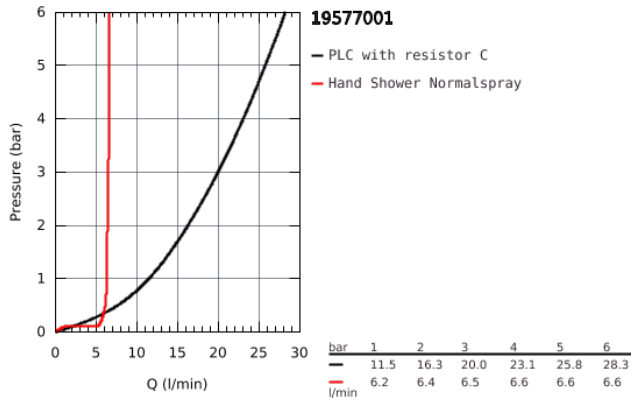

19 577 001 LINEARE 4-HOLE SINGLE-LEVER BATH COMBINATION

PRODUCT DESCRIPTION

- Colour: Chrome
- GROHE SilkMove 35 mm ceramic cartridge
- with temperature limiter
- GROHE Long-Life Shine durable sparkling sheen
- pre-assembled spout fixing
- single lever mixer operating element
- metal lever
- bath inlet with mousseur
- diverter bath/shower
- hand shower Sena Stick (26 465)
- metal shower hose 2000 mm (always chrome for any colour of the set)
- flexible connection hoses
- connection for shower hose
- protected against backflow
- for use with 29 037 000

19 577 001 LINEARE 4-HOLE SINGLE-LEVER BATH COMBINATION

19 577 001 LINEARE 4-HOLE SINGLE-LEVER BATH COMBINATION

SPARE PARTS, July 2016 – now

- 1: Lever (Spare part-nr. 46983000)
 - 2: Cartridge (Spare part-nr. 46374000)
 - 3: Connecting hose (Spare part-nr. 07227000)
 - 4: Strainer (Spare part-nr. 0700200M)
 - 5: connector 8 x 15 mm (Spare part-nr. 08864000)
 - 6: Compression spring (Spare part-nr. 00869000)
 - 7: Diverter knob (Spare part-nr. 46721000)
 - 8: Diverter (Spare part-nr. 45443000)
 - 8.1: O-Ring $\varnothing 6 \times \varnothing 2$ (Spare part-nr. 0128300M)
 - 8.2: O-Ring (Spare part-nr. 0120500M)
 - 9: Repl.kit f.shank fastening 3/4" (Spare part-nr. 45444000)
 - 10: Non-return valve (Spare part-nr. 08565000)
 - 11: Connecting hose (Spare part-nr. 07300000)
 - 12: Connecting hose (Spare part-nr. 48018000)
 - 13: Flow restrictor (Spare part-nr. 13941000)
 - 14: Metal hose (Spare part-nr. 28146000)
 - 15: Socket Spanner (Spare part-nr. 19332000)*
- * Optional accessories