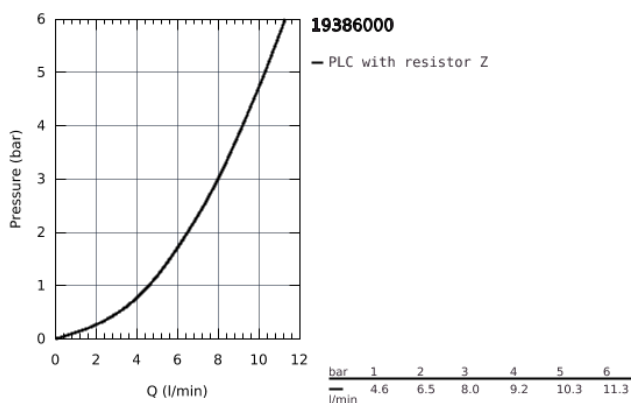

19 386 000 ALLURE 2-HOLE BASIN MIXER M-SIZE

PRODUCT DESCRIPTION

- Colour: Chrome
- wall mounted
- without concealed body
- set for final installation for
- 33 769 000
- with metal plate
- GROHE Long-Life Shine durable sparkling sheen
- flow limiter 8 l/min.
- spout with mousseur
- projection 220 mm
- min. recommended pressure 1.0 bar

19 386 000 ALLURE 2-HOLE BASIN MIXER M-SIZE

SPARE PARTS, March 2013 – now

- 1: Lever (Spare part-nr. 46609000)
- 2: Shield for cross handle (Spare part-nr. 09038000)
- 3: Flow restrictor (Spare part-nr. 13220000)
- 4: Mousseur (Spare part-nr. 46324000)
- 5: Temperature limiter (Spare part-nr. 46375000)*
- 6: Extension set (Spare part-nr. 46191000)*