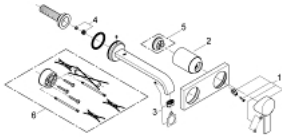

19 386 000 ALLURE 2-HOLE BASIN MIXER M-SIZE

PRODUCT DESCRIPTION

- Colour: Chrome
- wall mounted
- without concealed body
- set for final installation for
- 33 769 000
- with metal plate
- GROHE Long-Life Shine durable sparkling sheen
- flow limiter 8 l/min.
- spout with mousseur
- projection 220 mm
- min. recommended pressure 1.0 bar

19 386 000 ALLURE 2-HOLE BASIN MIXER M-SIZE

SPARE PARTS, March 2013 – now

- 1: Lever (Spare part-nr. 46609000)
- 2: Shield for cross handle (Spare part-nr. 09038000)
- 3: Flow restrictor (Spare part-nr. 13220000)
- 4: Mousseur (Spare part-nr. 46324000)
- 5: Temperature limiter (Spare part-nr. 46375000)*
- 6: Extension set (Spare part-nr. 46191000)*