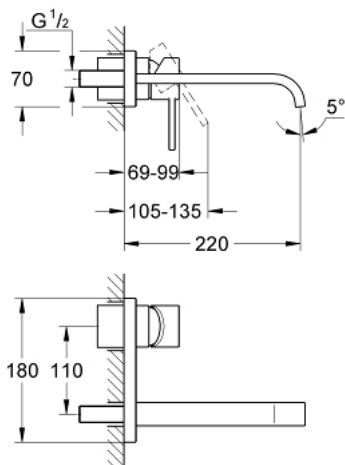

19 386 000 ALLURE 2-HOLE BASIN MIXER M-SIZE

PRODUCT DESCRIPTION

- Colour: Chrome
- wall mounted
- without concealed body
- set for final installation for
- 33 769 000
- with metal plate
- GROHE Long-Life Shine durable sparkling sheen
- flow limiter 8 l/min.
- spout with mousseur
- projection 220 mm
- min. recommended pressure 1.0 bar

19 386 000 ALLURE 2-HOLE BASIN MIXER M-SIZE

SPARE PARTS, March 2013 – now

- 1: Lever (Spare part-nr. 46609000)
- 2: Shield for cross handle (Spare part-nr. 09038000)
- 3: Flow restrictor (Spare part-nr. 13220000)
- 4: Mousseur (Spare part-nr. 46324000)
- 5: Temperature limiter (Spare part-nr. 46375000)*
- 6: Extension set (Spare part-nr. 46191000)*