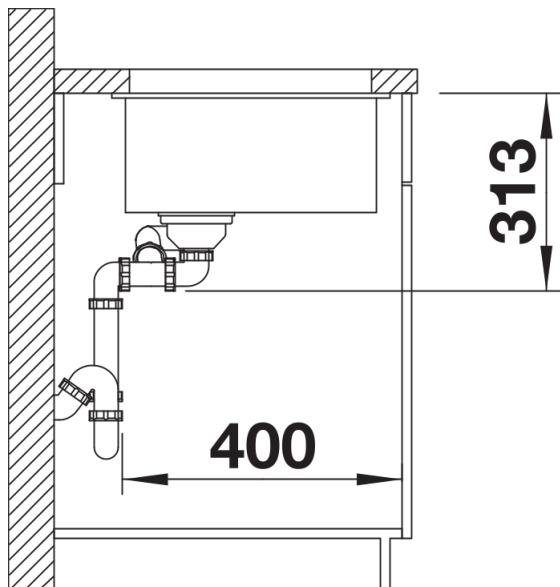

Colours

Available colours:

black
anthracite
rock grey
volcano grey
alu metallic
white
soft white
tartufo
coffee

SILGRANIT white

Planning information

- Cut-out radius: 10 mm

Scope of supply

- waste kit with space-saving pipe
- waste connection
- 2 x 3 ½" InFino basket strainer
- fixing kit

Details

Top view

Cut-out

Front view

Side view