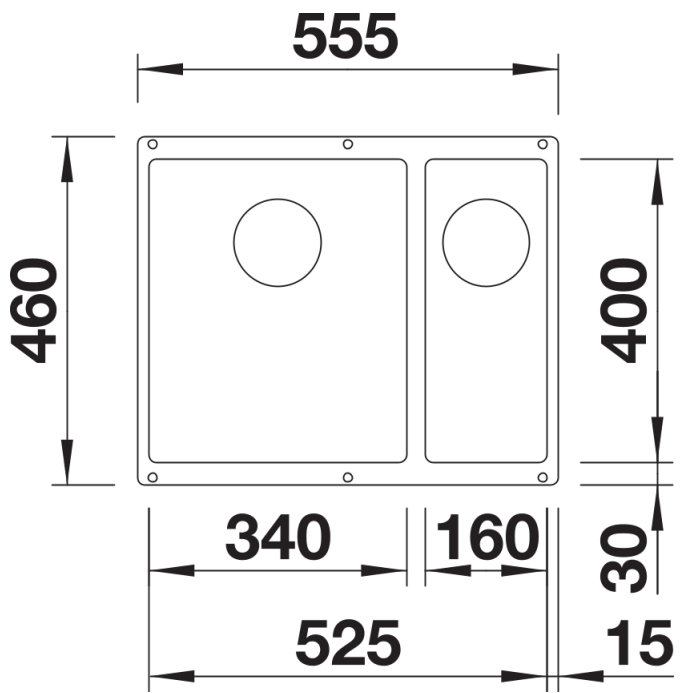

Colours

Available colours:

black
anthracite
rock grey
volcano grey
alu metallic
white
soft white
tartufo
coffee

SILGRANIT white

Planning information

- Cut-out radius: 10 mm

Scope of supply

- waste kit with space-saving pipe
- waste connection
- 2 x 3 ½" InFino basket strainer
- fixing kit

Details

Top view

Cut-out

Front view

Side view