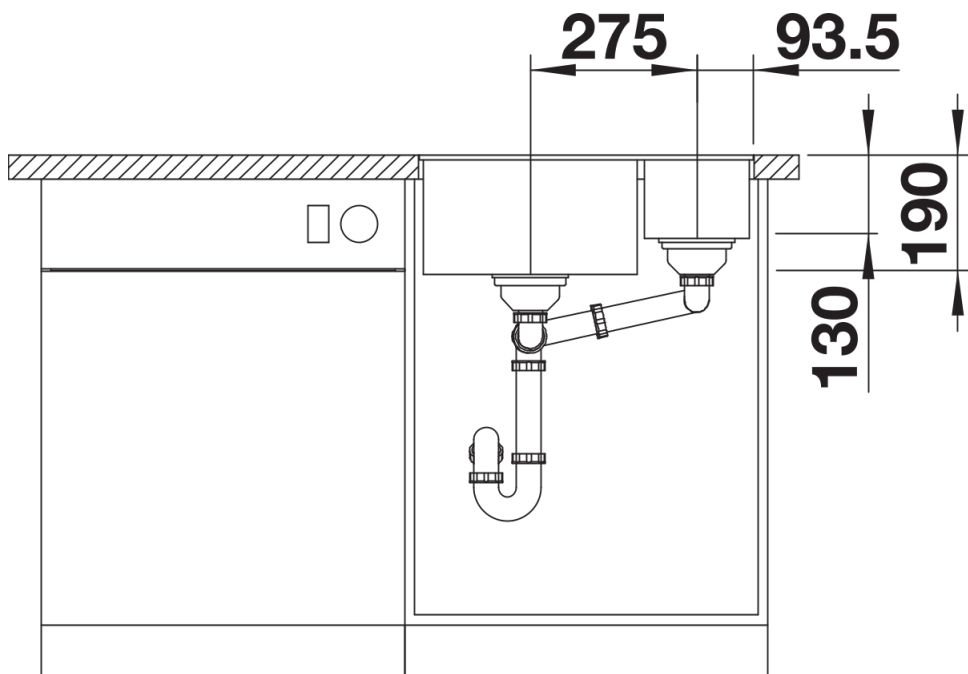

Colours

Available colours:

black
anthracite
rock grey
volcano grey
alu metallic
white
soft white
tartufo
coffee

SILGRANIT white

Planning information

- Cut-out radius: 10 mm

Scope of supply

- waste kit with space-saving pipe
- waste connection
- 2 x 3 ½" InFino basket strainer
- fixing kit

Details

Top view

Cut-out

Front view

Side view