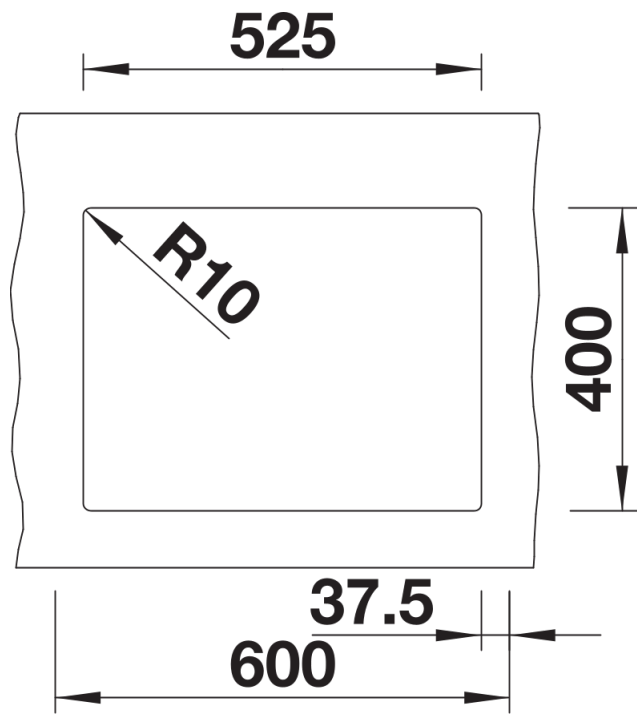

Colours

Available colours:

black
anthracite
rock grey
volcano grey
alu metallic
white
soft white
tartufo
coffee

SILGRANIT white

Planning information

- Cut-out radius: 10 mm

Scope of supply

- waste kit with space-saving pipe
- waste connection
- 2 x 3 ½" InFino basket strainer
- fixing kit

Details

Top view

Cut-out

Front view

Side view