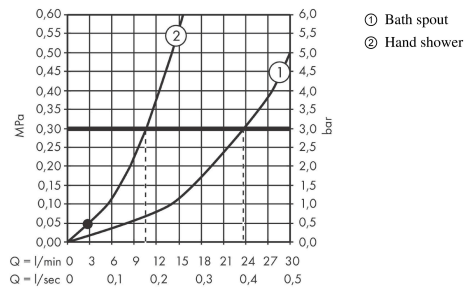

**Vivenis**

**4-hole rim mounted bath mixer with sBox**

Finish: **Chrome** Article Number: **75444000**

**Flowchart**

**Vivenis**  
**4-hole rim mounted bath mixer with sBox**  
 Finish: **Chrome** Article Number: **75444000**