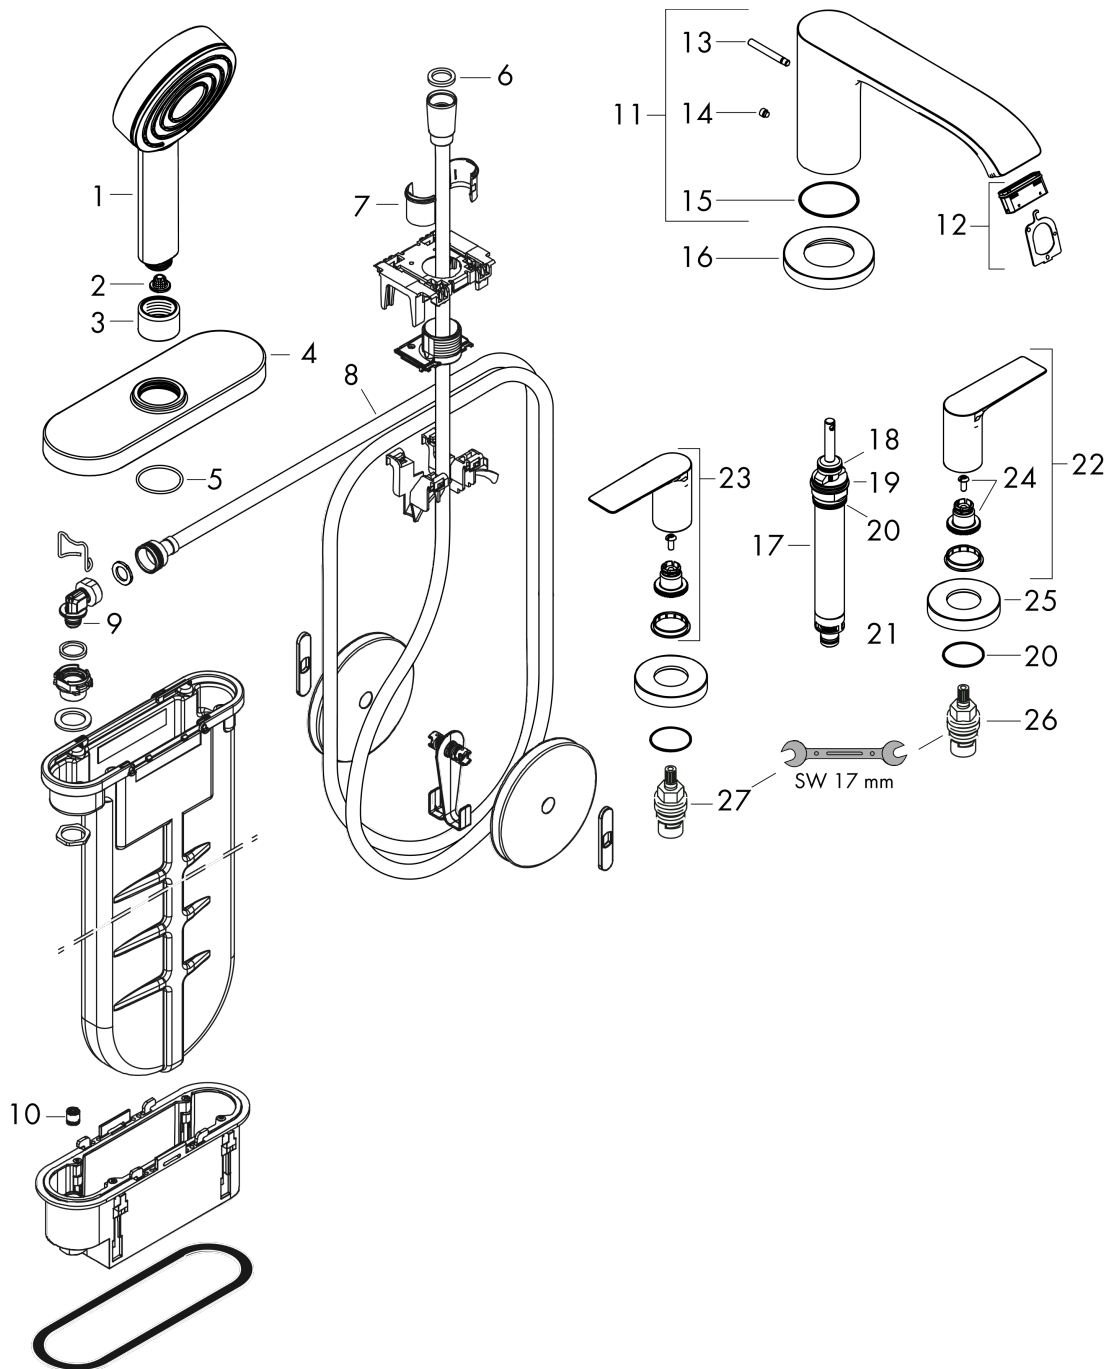

**Vivenis**

**4-hole rim mounted bath mixer with sBox**

Finish: **Chrome** Article Number: **75444000**

**Flowchart**

**Vivenis**  
**4-hole rim mounted bath mixer with sBox**  
 Finish: **Chrome** Article Number: **75444000**

**Exploded Drawing**

Year of production: >06/21

## Vivenis

4-hole rim mounted bath mixer with sBox

Finish: **Chrome** Article Number: **75444000**

### Spare part list

Year of production: >06/21

Pos.	Description	Article Number	PC	PU
1	handshower	24120000	99	1
2	filter	92672000	2	1
3	nut	97584000	5	1
4	escutcheon	93505000	15	1
5	O-Ring 32x2	98193000	1	1
6	seal	98058000	1	1
7	insert for shower holder	96942000	4	1
8	shower hose	93506000	15	1
9	O-ring 9x2	98119000	1	1
10	non return valve DW 10	96456000	3	1
11	spout cpl.	94312000	16	1
12	aerator cpl.	93916000	9	1
13	diverter knob	98707000	7	1
14	hollow set screw M6x6	97660000	1	1
15	O-ring 41x1,5	98168000	1	1
16	escutcheon for spout	93978000	15	1
17	selector assy	96775000	12	1
18	O-Ring 14x2,5	98189000	1	1
19	O-Ring 23x2,5	98183000	1	1
20	O-Ring 22x2	98185000	1	1
21	O-ring 9x2,5	98217000	1	1
22	handle for cold water	94311000	11	1
23	handle for hot water	94310000	11	1
24	handle fixing set	94184000	2	1
25	escutcheon for handle	93976000	13	1
26	shut off unit left closing	94008000	9	1
27	shut off unit right closing	94009000	9	1