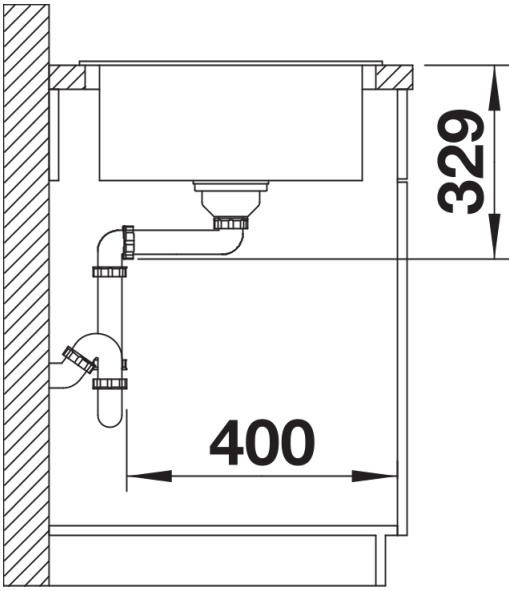

Product information sheet SONA XL 6 S

Item no. 519689

Benefits

- Modern, independent design
- Particularly spacious XL bowl for even more room when washing dishes
- Generous, strikingly-profiled tap ledge
- Specially for the 60-cm base cabinet
- Can be installed reversibly

Details

Top view

Cut-out

Front view

Side view