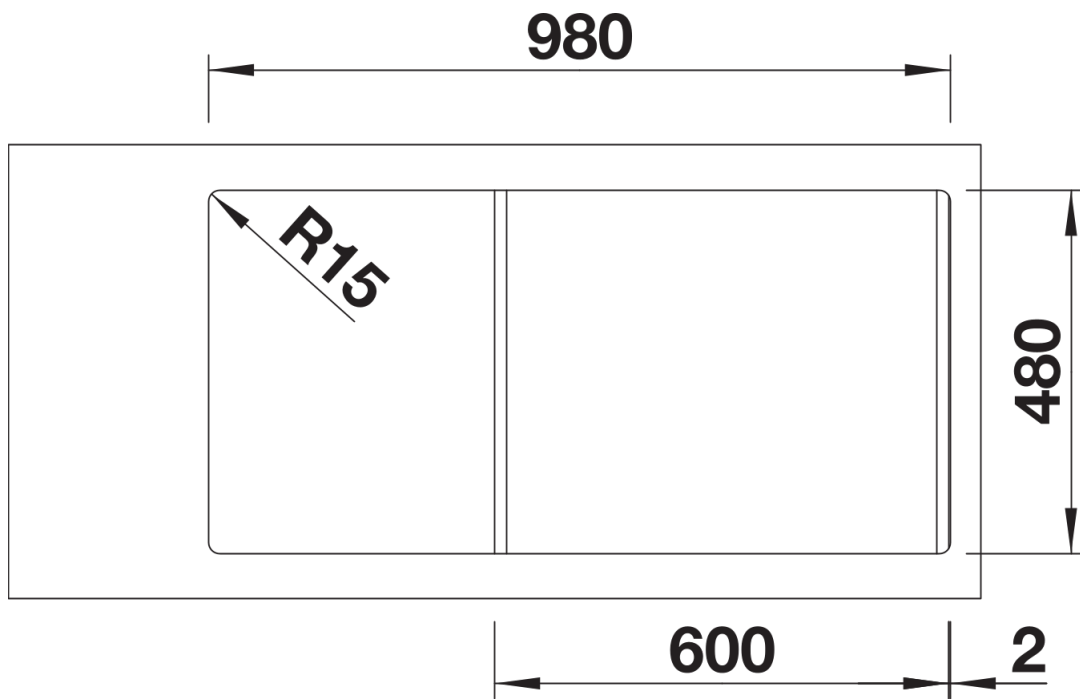

Product information sheet SONA XL 6 S

Item no. 519689

Benefits

- Modern, independent design
- Particularly spacious XL bowl for even more room when washing dishes
- Generous, strikingly-profiled tap ledge
- Specially for the 60-cm base cabinet
- Can be installed reversibly

Colours

SILGRANIT anthracite

Available colours:

- black
- anthracite
- rock grey
- volcano grey
- alu metallic
- white
- soft white
- tartufo
- coffee

Scope of supply

- waste kit with space-saving pipe
- 3 ½" basket strainer

Details

Top view

Cut-out

Front view

Side view