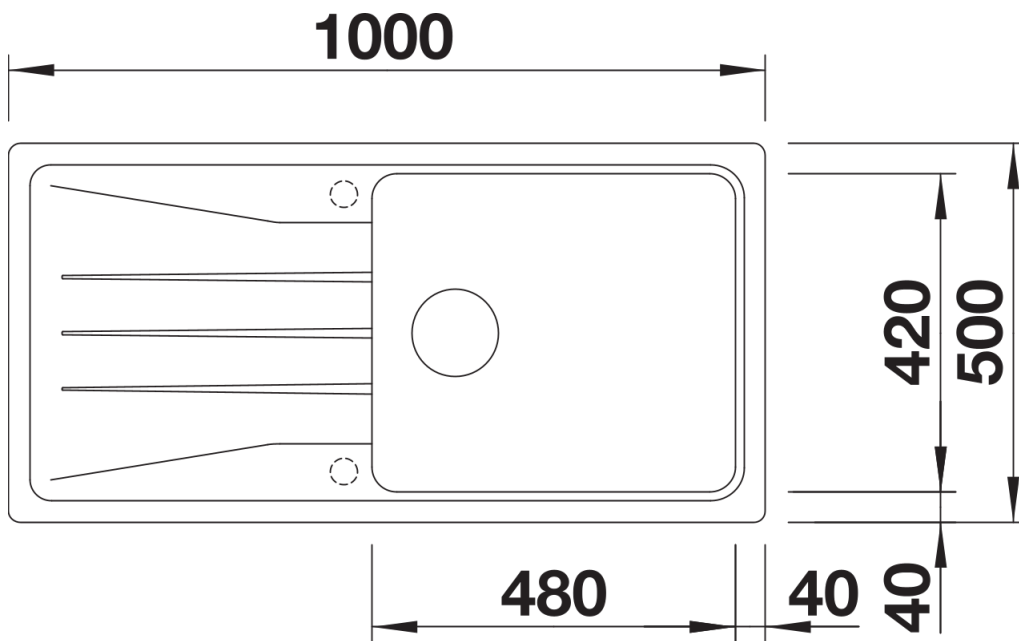

Product information sheet SONA XL 6 S

Item no. 519689

Benefits

- Modern, independent design
- Particularly spacious XL bowl for even more room when washing dishes
- Generous, strikingly-profiled tap ledge
- Specially for the 60-cm base cabinet
- Can be installed reversibly

Colours

SILGRANIT anthracite

Available colours:

- black
- anthracite
- rock grey
- volcano grey
- alu metallic
- white
- soft white
- tartufo
- coffee

Scope of supply

- waste kit with space-saving pipe
- 3 ½" basket strainer

Details

Top view

Cut-out

Front view

Side view