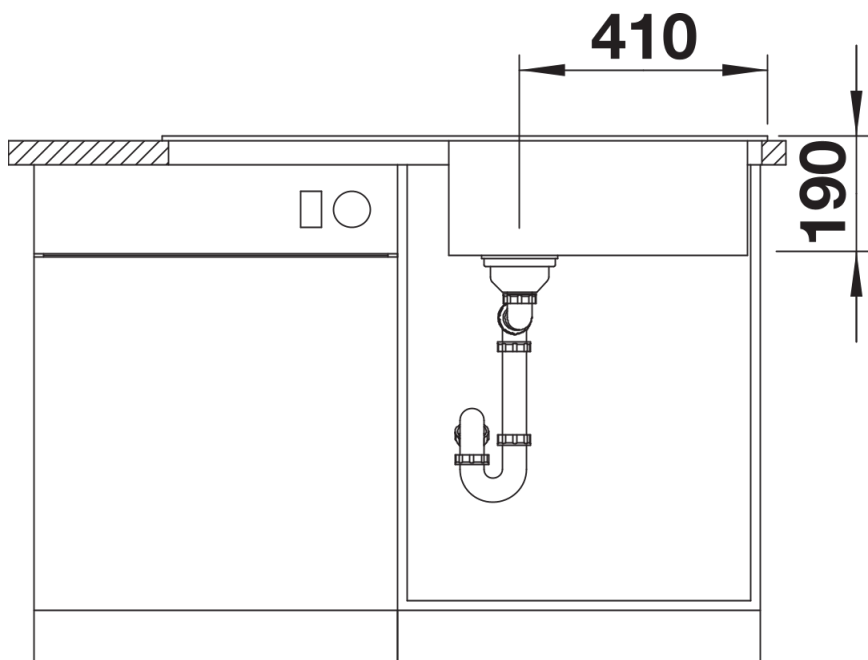

Product information sheet SONA XL 6 S

Item no. 519689

Benefits

- Modern, independent design
- Particularly spacious XL bowl for even more room when washing dishes
- Generous, strikingly-profiled tap ledge
- Specially for the 60-cm base cabinet
- Can be installed reversibly

Colours

SILGRANIT anthracite

Available colours:

- black
- anthracite
- rock grey
- volcano grey
- alu metallic
- white
- soft white
- tartufo
- coffee

Scope of supply

- waste kit with space-saving pipe
- 3 ½" basket strainer

Details

Top view

Cut-out

Front view

Side view