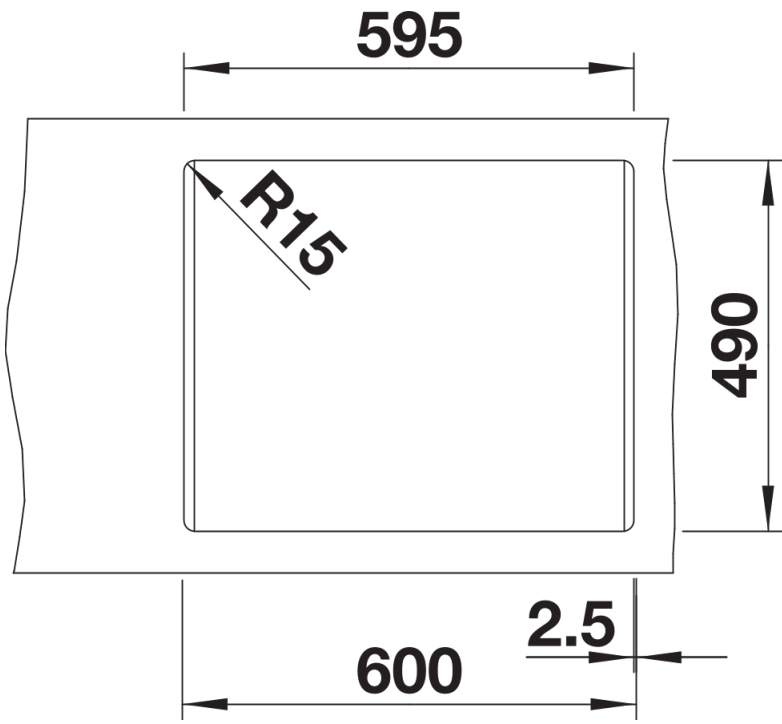

Product information sheet PLEON 6

Item no. 521679

Benefits

- Timelessly elegant, straight-lined design
- Single bowl with maximum volume thanks to particularly deep bowl
- Continuous, generous tap ledge and low-profile rim
- Easy to clean, flowing transition from the sink's rim to the tap ledge
- High-quality features with the covered C-overflow and InFino drain system – elegantly integrated and easy-care

Colours

Available colours:

- black
- anthracite
- rock grey
- volcano grey
- alu metallic
- white
- soft white
- tartufo
- coffee

SILGRANIT rock grey

Planning information

- The optional ash compound chopping board can only be placed on the edge of the bowl if the diameter of the kitchen mixer tap is less than 48 mm.

Scope of supply

- waste kit with space-saving pipe
- 3 ½" InFino basket strainer

Details

Top view

Cut-out

Front view

Side view