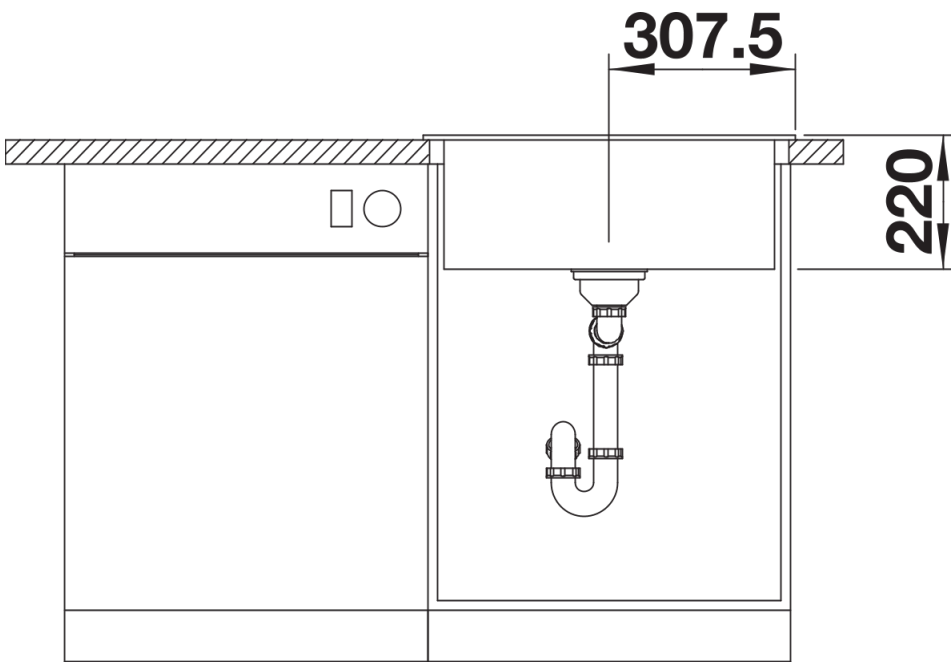

Product information sheet PLEON 6

Item no. 521679

Benefits

- Timelessly elegant, straight-lined design
- Single bowl with maximum volume thanks to particularly deep bowl
- Continuous, generous tap ledge and low-profile rim
- Easy to clean, flowing transition from the sink's rim to the tap ledge
- High-quality features with the covered C-overflow and InFino drain system – elegantly integrated and easy-care

Colours

Available colours:

- black
- anthracite
- rock grey
- volcano grey
- alu metallic
- white
- soft white
- tartufo
- coffee

SILGRANIT rock grey

Planning information

- The optional ash compound chopping board can only be placed on the edge of the bowl if the diameter of the kitchen mixer tap is less than 48 mm.

Scope of supply

- waste kit with space-saving pipe
- 3 ½" InFino basket strainer

Details

Top view

Cut-out

Front view

Side view