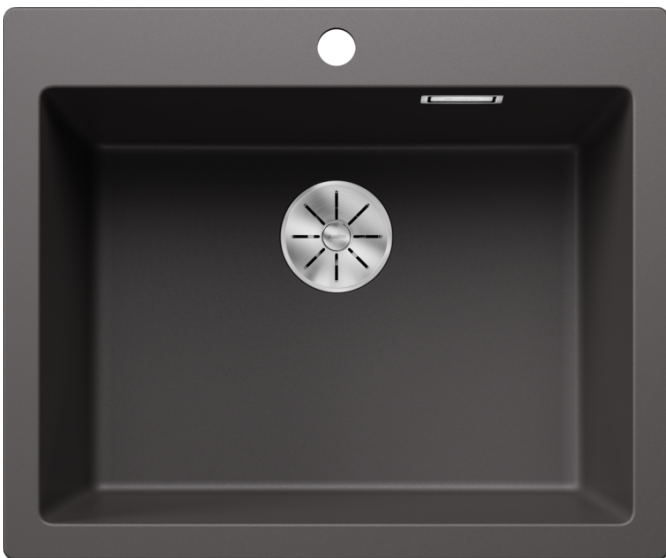

Product information sheet PLEON 6

Item no. 521679

Benefits

- Timelessly elegant, straight-lined design
- Single bowl with maximum volume thanks to particularly deep bowl
- Continuous, generous tap ledge and low-profile rim
- Easy to clean, flowing transition from the sink's rim to the tap ledge
- High-quality features with the covered C-overflow and InFino drain system – elegantly integrated and easy-care

Colours

Available colours:

- black
- anthracite
- rock grey
- volcano grey
- alu metallic
- white
- soft white
- tartufo
- coffee

SILGRANIT rock grey

Planning information

- The optional ash compound chopping board can only be placed on the edge of the bowl if the diameter of the kitchen mixer tap is less than 48 mm.

Scope of supply

- waste kit with space-saving pipe
- 3 ½" InFino basket strainer

Details

Top view

Cut-out

Front view

Side view