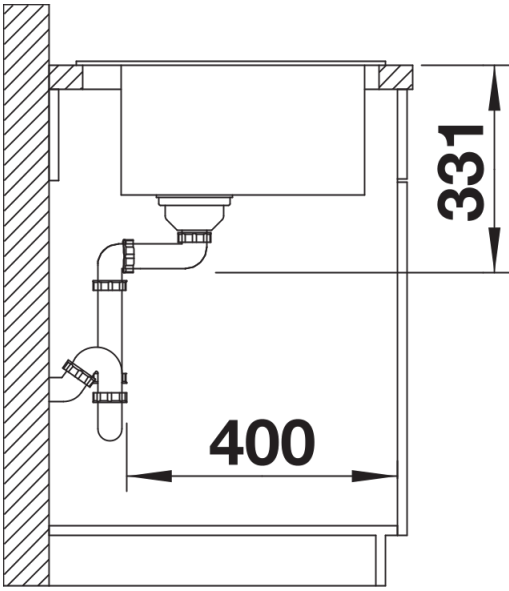

Colours

Available colours:

- black
- anthracite
- rock grey
- volcano grey
- alu metallic
- white
- soft white
- tartufo
- coffee

SILGRANIT rock grey

Planning information

- The optional ash compound chopping board can only be placed on the edge of the bowl if the diameter of the kitchen mixer tap is less than 48 mm.

Scope of supply

- waste kit with space-saving pipe
- 3 ½" InFino basket strainer

Details

Top view

Cut-out

Front view

Side view