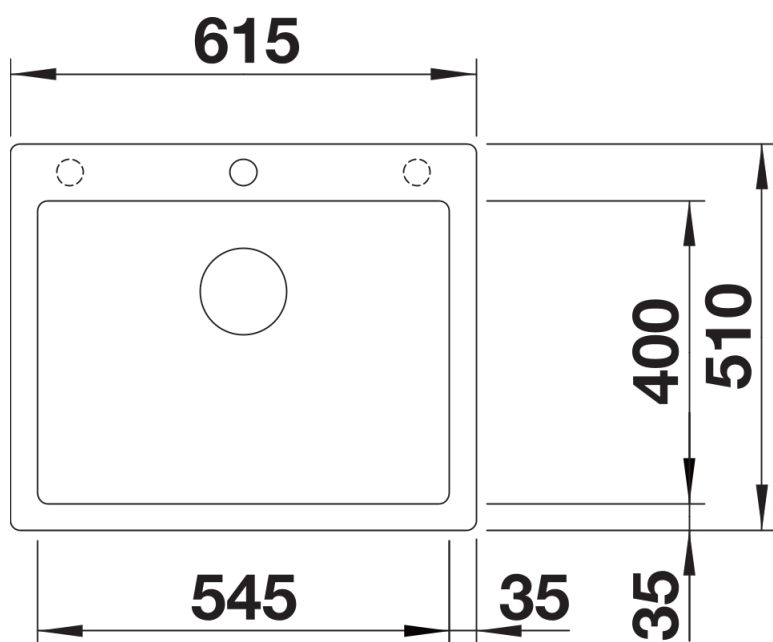

Colours

Available colours:

- black
- anthracite
- rock grey
- volcano grey
- alu metallic
- white
- soft white
- tartufo
- coffee

SILGRANIT rock grey

Planning information

- The optional ash compound chopping board can only be placed on the edge of the bowl if the diameter of the kitchen mixer tap is less than 48 mm.

Scope of supply

- waste kit with space-saving pipe
- 3 ½" InFino basket strainer

Details

Top view

Cut-out

Front view

Side view