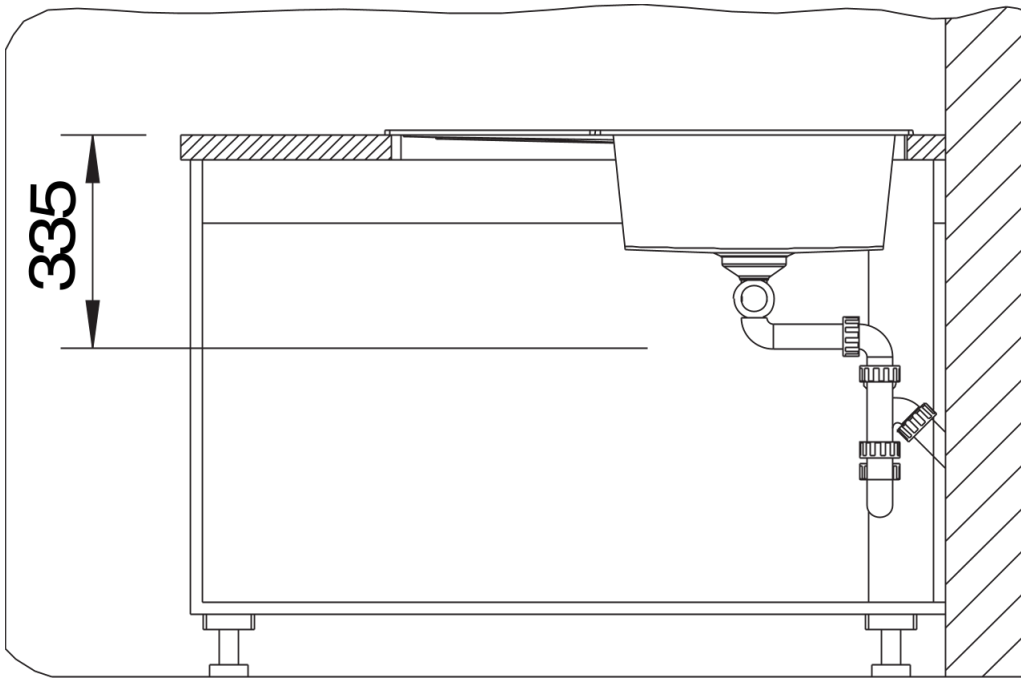

Product information sheet METRA 9 E

Item no. 515567

Benefits

- Young, straight-lined design
- Designed especially for the corner placement with comfortable large main bowl and spacious additional bowl
- Spacious draining area provides a high degree of comfort

- waste kit with space-saving pipe
- 2 x 3 ½" basket strainer

Details

Top view

Cut-out

Front view

Side view