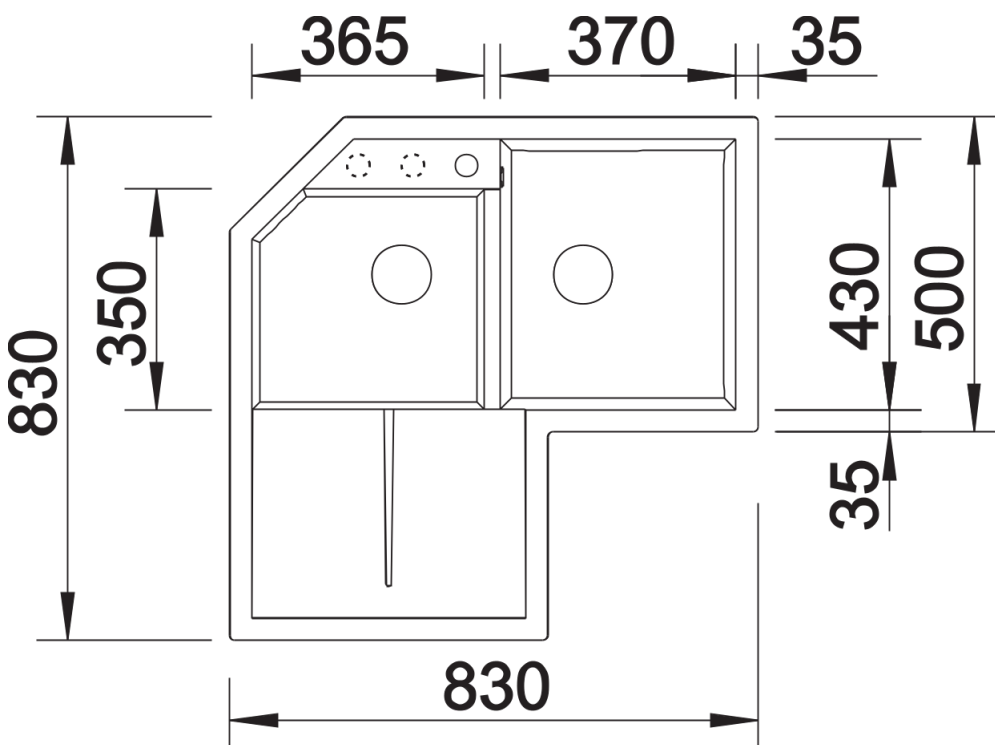

Product information sheet METRA 9 E

Item no. 515567

Benefits

- Young, straight-lined design
- Designed especially for the corner placement with comfortable large main bowl and spacious additional bowl
- Spacious draining area provides a high degree of comfort

- waste kit with space-saving pipe
- 2 x 3 ½" basket strainer

Details

Top view

Cut-out

Front view

Side view