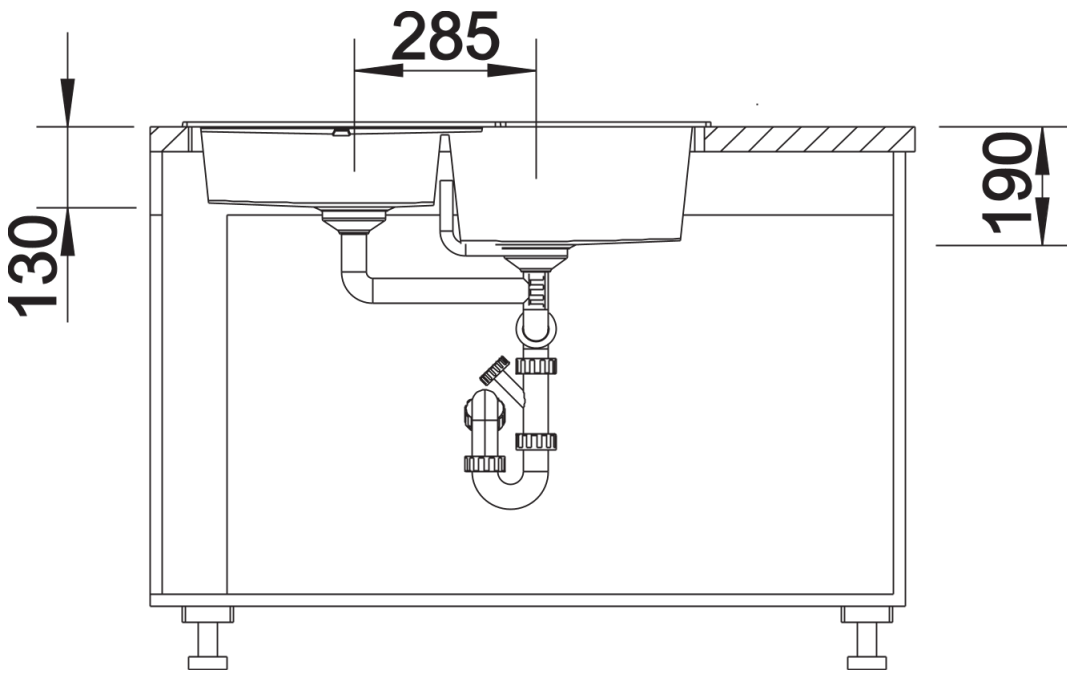

Product information sheet METRA 9 E

Item no. 515567

Benefits

- Young, straight-lined design
- Designed especially for the corner placement with comfortable large main bowl and spacious additional bowl
- Spacious draining area provides a high degree of comfort

- waste kit with space-saving pipe
- 2 x 3 ½" basket strainer

Details

Top view

Cut-out

Front view

Side view