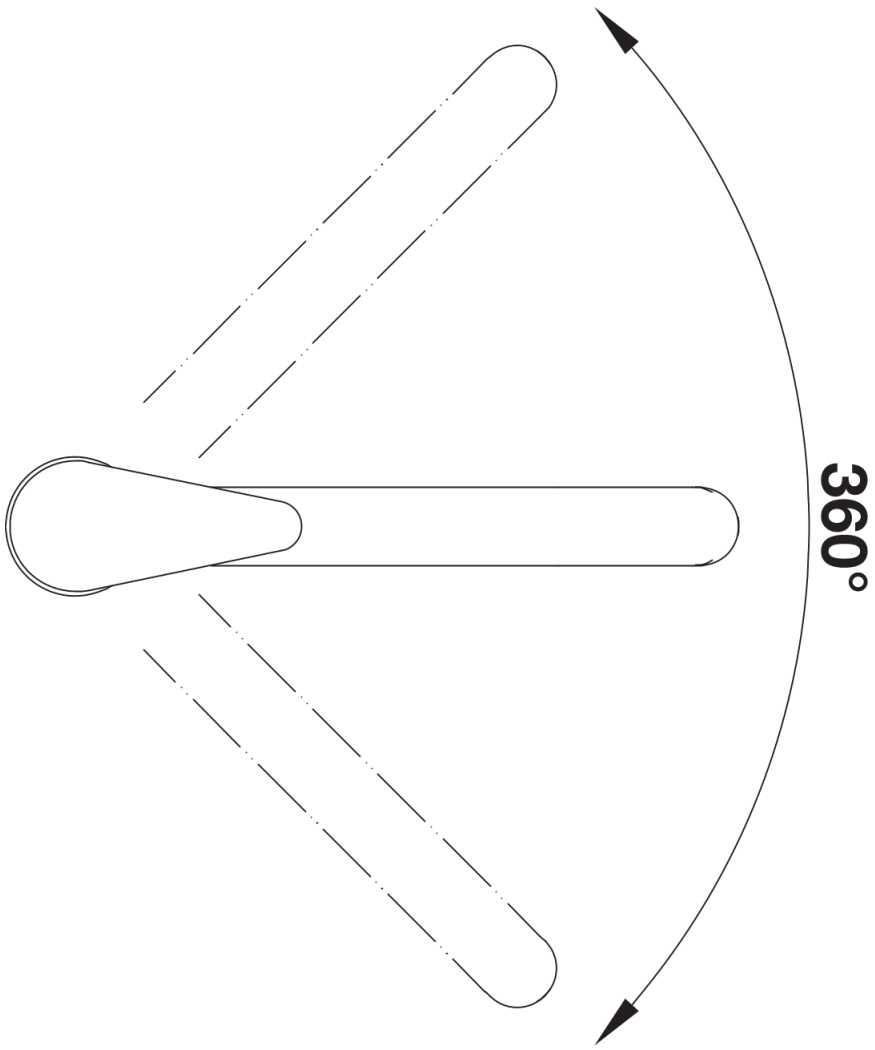

Product information sheet DARAS

Item no. 517722

Benefits

- Timeless classic mixer tap
- High, long spout
- Entry-level model
- Suitable for small sinks
- 360° swivel spout for greater reach
- Colour version in perfect coordination with coloured SILGRANIT sinks and bowls

Scope of supply

- Single-lever mixer tap
- 360° swivel spout for greater reach
- Ø 35 mm tap hole required
- With ceramic disk cartridge
- Flexible connector pipes, 500 mm long and $\frac{3}{8}$ " nut for particularly easy installation
- LGA approved

Details

Swivel range

Side view