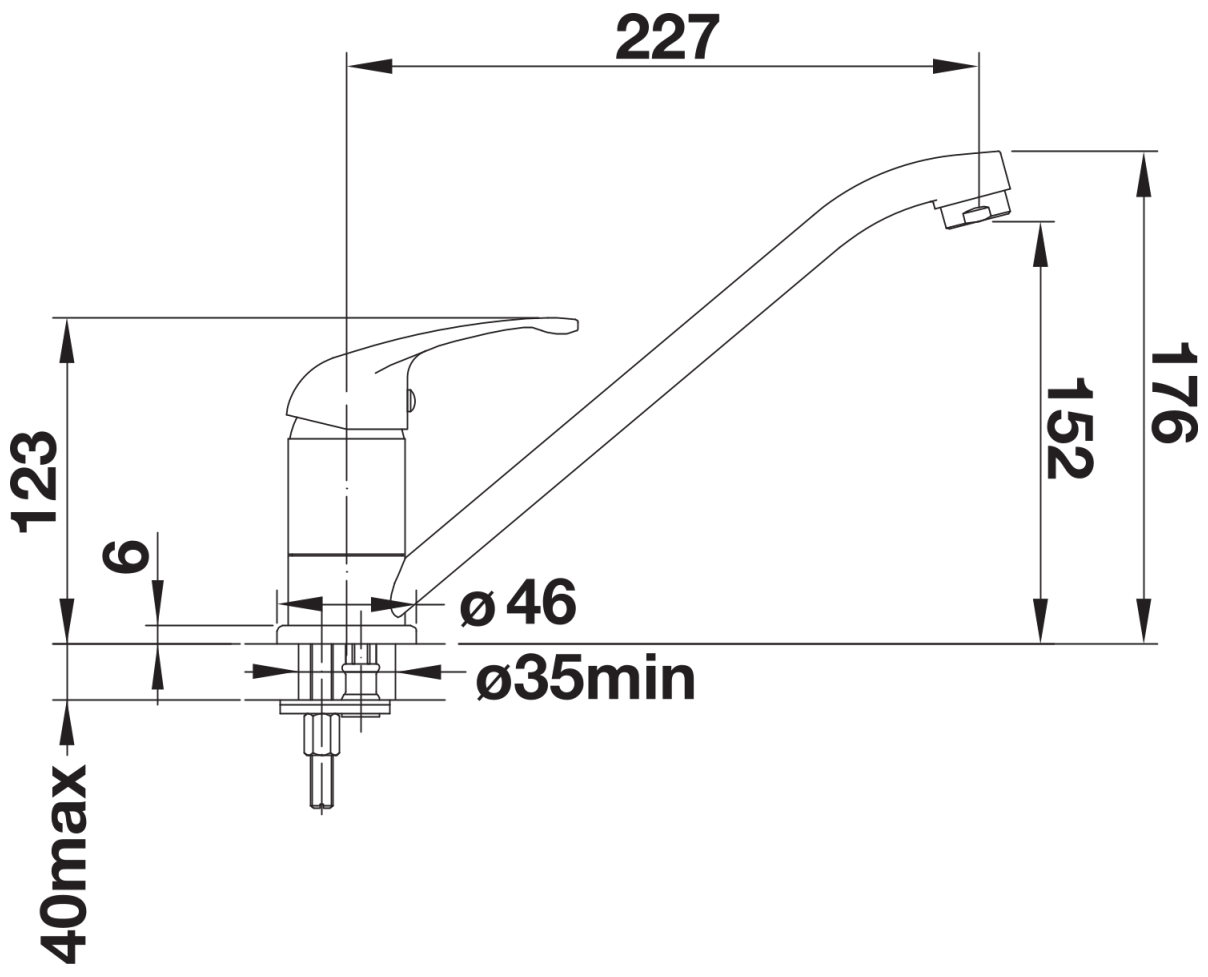

Product information sheet DARAS

Item no. 517722

Benefits

- Timeless classic mixer tap
- High, long spout
- Entry-level model
- Suitable for small sinks
- 360° swivel spout for greater reach
- Colour version in perfect coordination with coloured SILGRANIT sinks and bowls

Scope of supply

- Single-lever mixer tap
- 360° swivel spout for greater reach
- Ø 35 mm tap hole required
- With ceramic disk cartridge
- Flexible connector pipes, 500 mm long and $\frac{3}{8}$ " nut for particularly easy installation
- LGA approved

Details

Swivel range

Side view