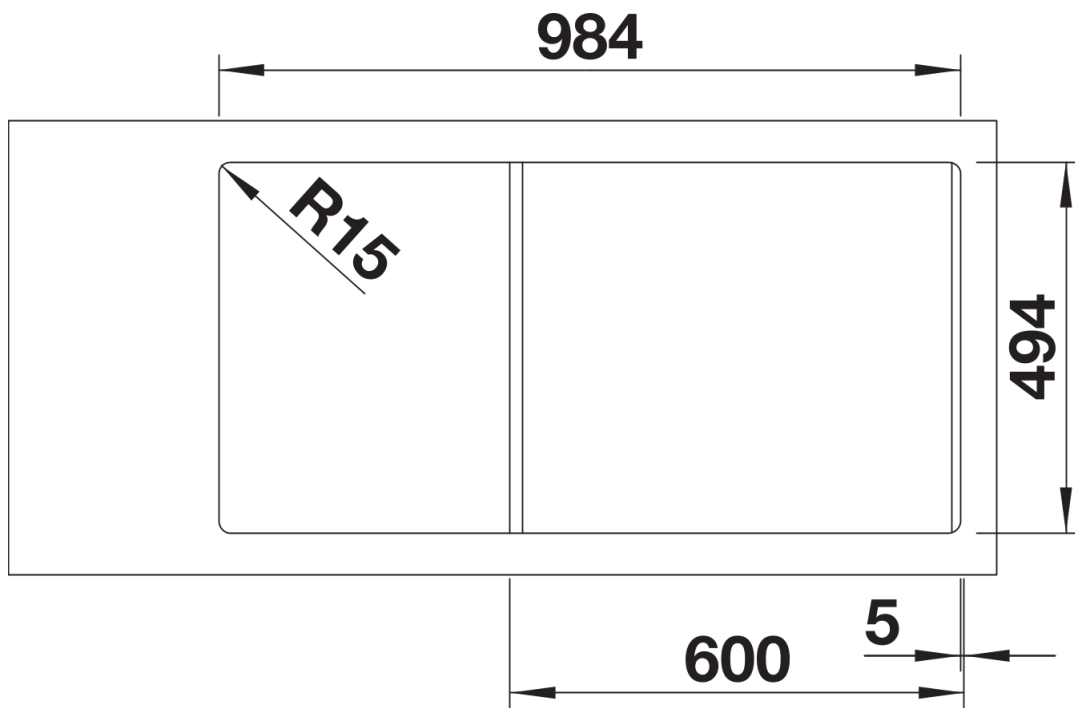

Colours

SILGRANIT rock grey

Available colours:

- black
- anthracite
- rock grey
- volcano grey
- alu metallic
- white
- soft white
- tartufo
- coffee

Scope of supply

- plastic sorting bin with lid in anthracite
- waste kit with space-saving pipe
- 3 ½" and 1 ½" InFino basket strainer with drain remote control (rotary switch) for the main bowl

235845 - Plastic sorting basket with lid

Details

Top view

Cut-out

Front view

Side view