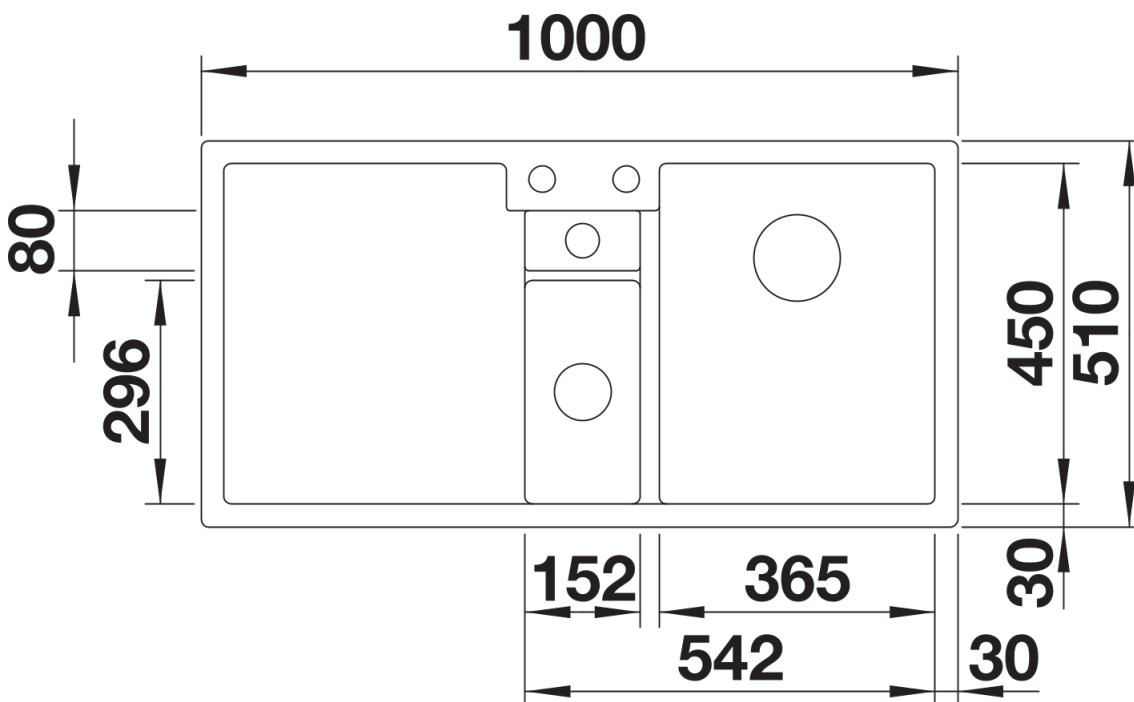

Colours

SILGRANIT rock grey

Available colours:

- black
- anthracite
- rock grey
- volcano grey
- alu metallic
- white
- soft white
- tartufo
- coffee

Scope of supply

- plastic sorting bin with lid in anthracite
- waste kit with space-saving pipe
- 3 ½" and 1 ½" InFino basket strainer with drain remote control (rotary switch) for the main bowl

235845 - Plastic sorting basket with lid

Details

Top view

Cut-out

Front view

Side view