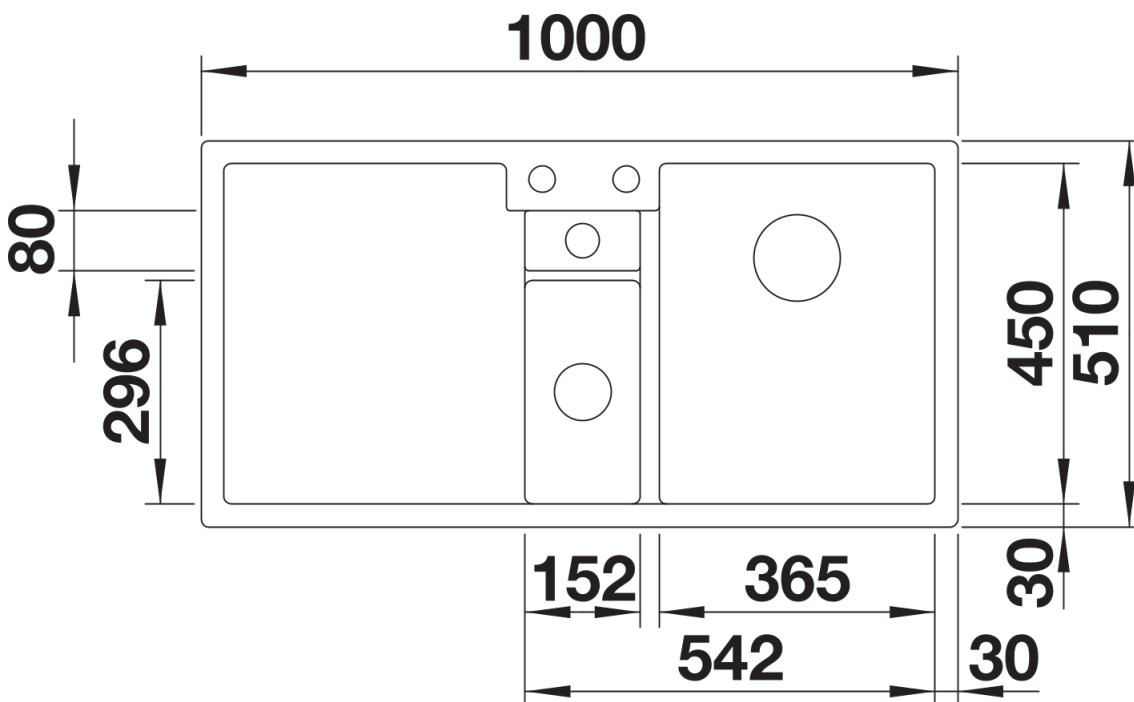

Colours

SILGRANIT anthracite

Available colours:

- black
- anthracite
- rock grey
- volcano grey
- alu metallic
- white
- soft white
- tartufo
- coffee

Scope of supply

- plastic sorting bin with lid in anthracite
- waste kit with space-saving pipe
- 3 ½" and 1 ½" InFino basket strainer with drain remote control (rotary switch) for the main bowl

235845 - Plastic sorting basket with lid

Details

Top view

Cut-out

Front view

Side view