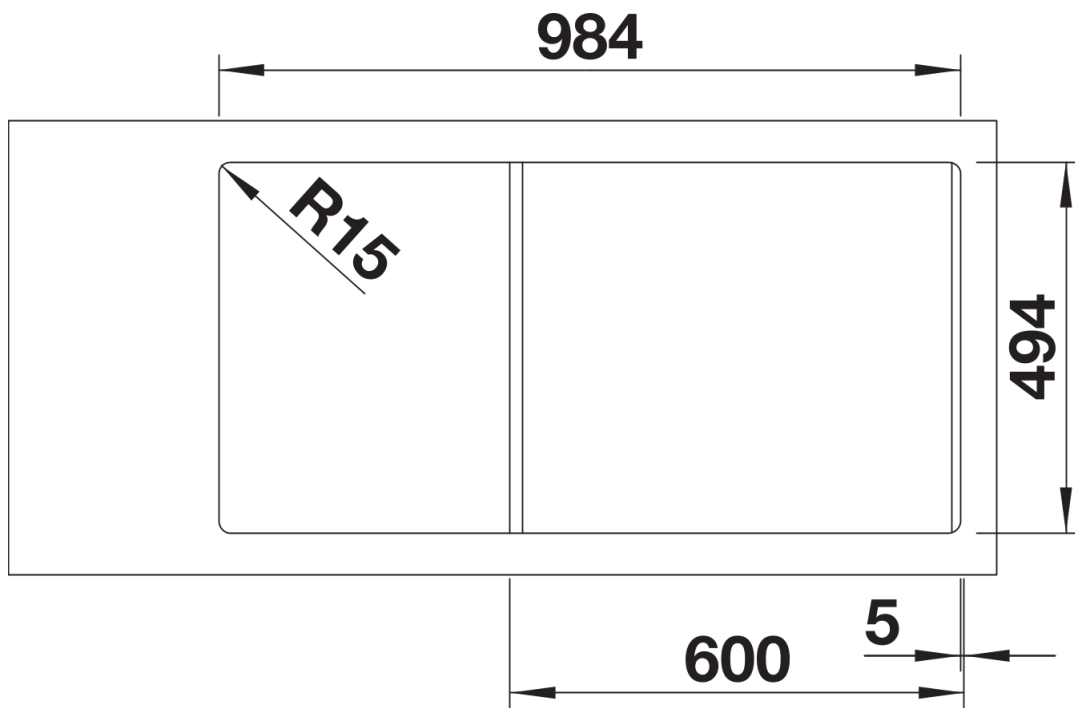

Colours

SILGRANIT anthracite

Available colours:

- black
- anthracite
- rock grey
- volcano grey
- alu metallic
- white
- soft white
- tartufo
- coffee

Scope of supply

- plastic sorting bin with lid in anthracite
- waste kit with space-saving pipe
- 3 ½" and 1 ½" InFino basket strainer with drain remote control (rotary switch) for the main bowl

235845 - Plastic sorting basket with lid

Details

Top view

Cut-out

Front view

Side view