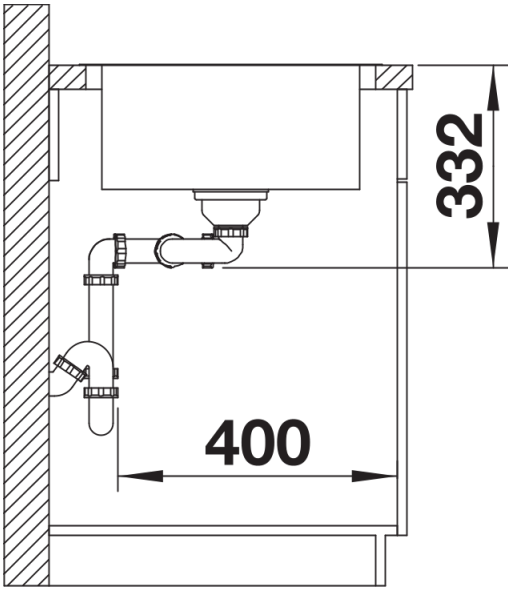

### Benefits

---

- Modern linear shape
- Maximum bowl capacity with two bowls
- Spacious tap ledge and drainer area
- Elegant IF flat-rim for flushmount and for installation from above
- Can be installed reversibly
- 3 ½" basket strainer

## Scope of supply

---

- waste kit with space-saving pipe
- 2 x 3 1/2" basket strainer

## Details

---

Top view

Cut-out

Front view

Side view