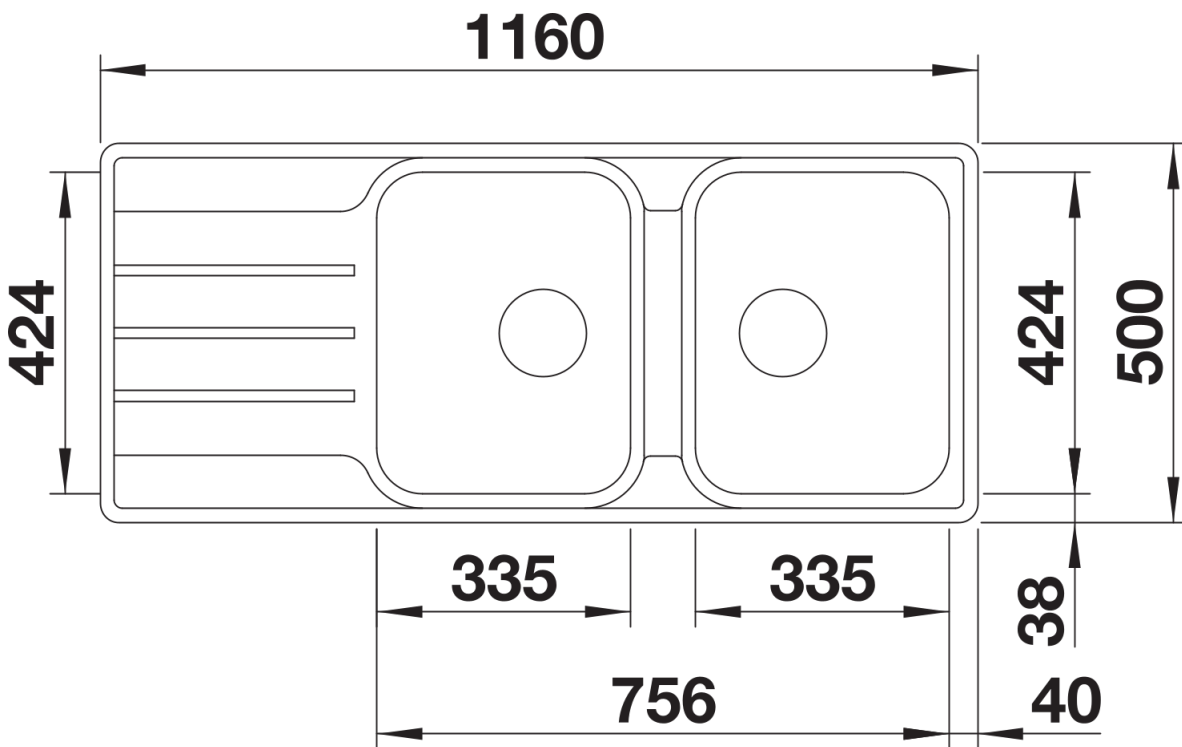

### Benefits

---

- Modern linear shape
- Maximum bowl capacity with two bowls
- Spacious tap ledge and drainer area
- Elegant IF flat-rim for flushmount and for installation from above
- Can be installed reversibly
- 3 ½" basket strainer

## Scope of supply

---

- waste kit with space-saving pipe
- 2 x 3 1/2" basket strainer

## Details

---

Top view

Cut-out

Front view

Side view