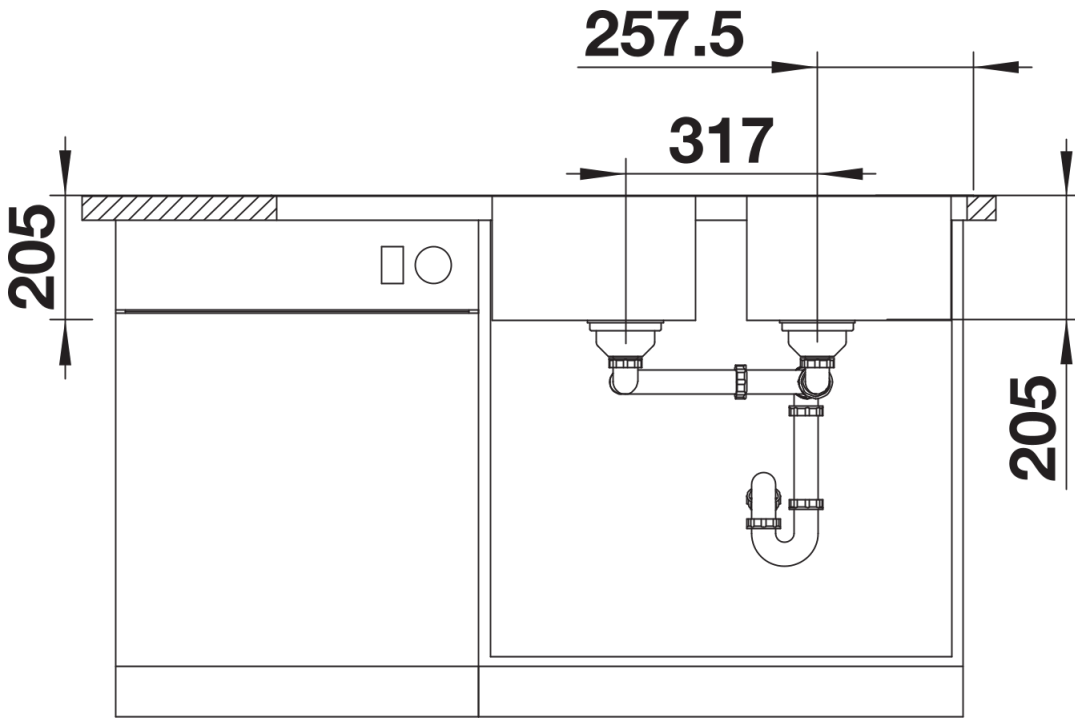

### Benefits

---

- Modern linear shape
- Maximum bowl capacity with two bowls
- Spacious tap ledge and drainer area
- Elegant IF flat-rim for flushmount and for installation from above
- Can be installed reversibly
- 3 ½" basket strainer

## Scope of supply

---

- waste kit with space-saving pipe
- 2 x 3 1/2" basket strainer

## Details

---

Top view

Cut-out

Front view

Side view