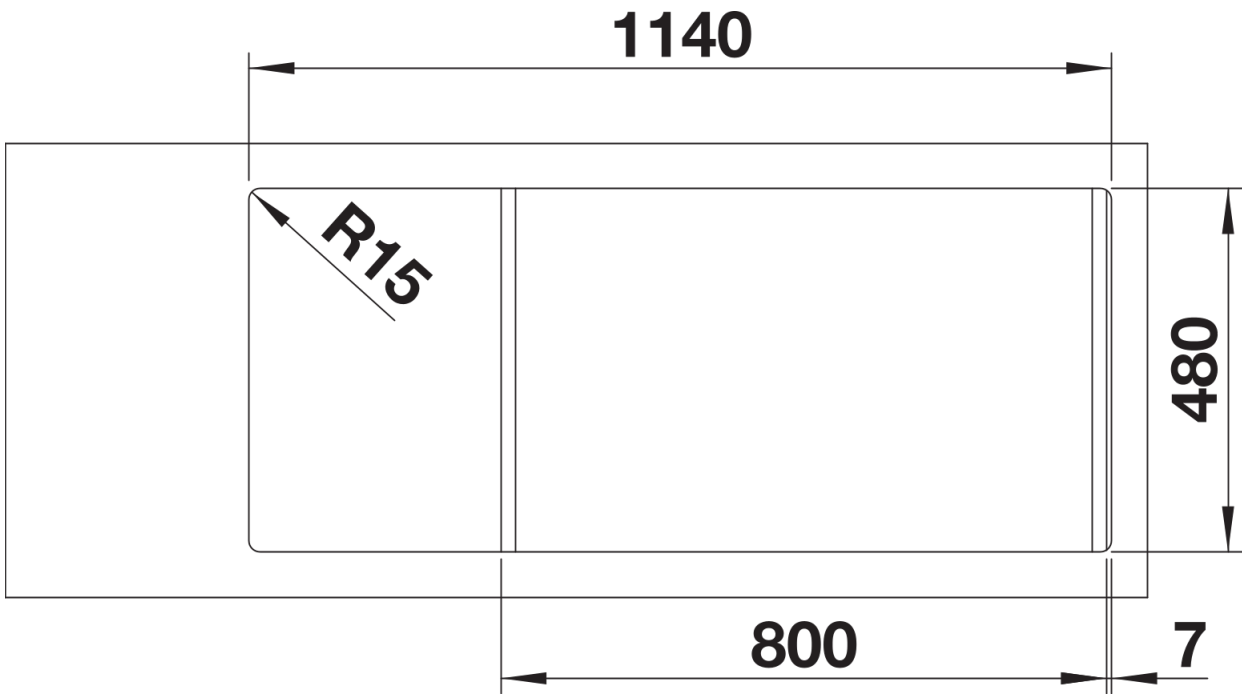

### Benefits

---

- Modern linear shape
- Maximum bowl capacity with two bowls
- Spacious tap ledge and drainer area
- Elegant IF flat-rim for flushmount and for installation from above
- Can be installed reversibly
- 3 ½" basket strainer

## Scope of supply

---

- waste kit with space-saving pipe
- 2 x 3 1/2" basket strainer

## Details

---

Top view

Cut-out

Front view

Side view