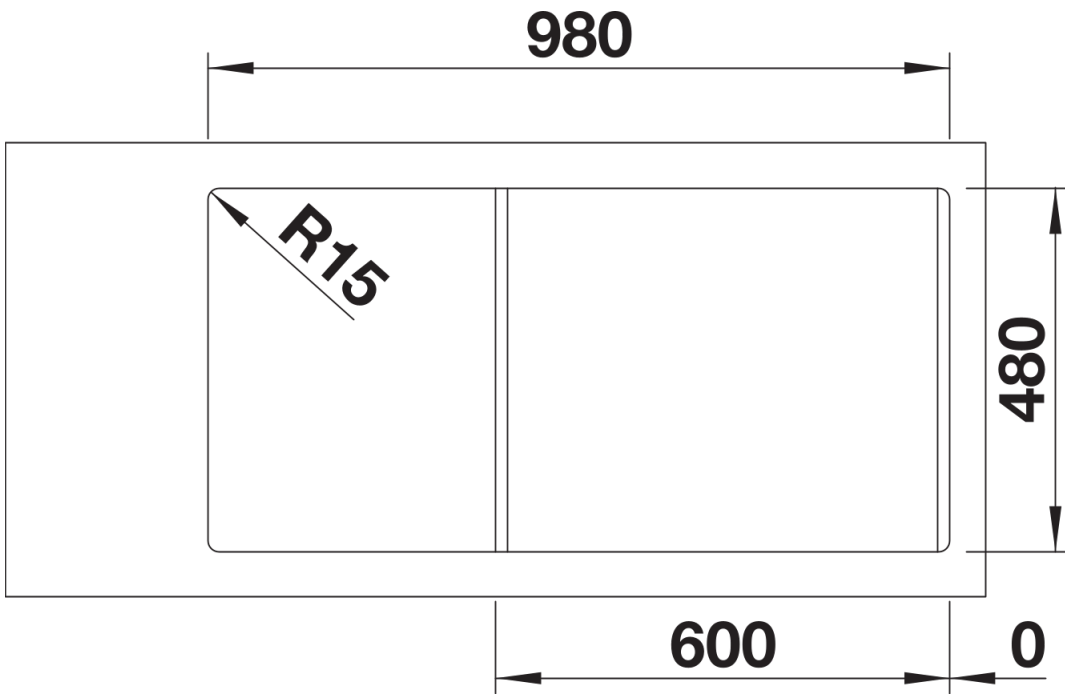

Product information sheet LEMIS 6 S-IF

Item no. 523032

Benefits

- Modern linear shape
- Maximized bowl capacity plus additional bowl
- Spacious tap ledge and drainer area
- Elegant IF flat-rim for flushmount and for installation from above
- Can be installed reversibly
- 3 ½" basket strainer

Scope of supply

- waste kit with space-saving pipe
- 2 x 3 1/2" basket strainer

Details

Top view

Cut-out

Front view

Side view