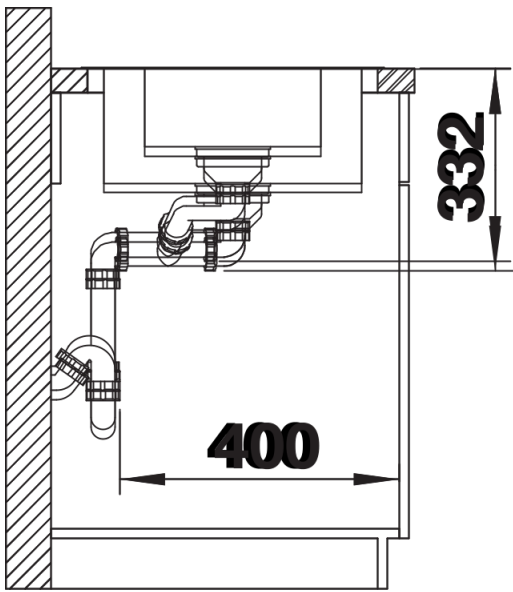

Product information sheet LEMIS 6 S-IF

Item no. 523032

Benefits

- Modern linear shape
- Maximized bowl capacity plus additional bowl
- Spacious tap ledge and drainer area
- Elegant IF flat-rim for flushmount and for installation from above
- Can be installed reversibly
- 3 ½" basket strainer

Scope of supply

- waste kit with space-saving pipe
- 2 x 3 1/2" basket strainer

Details

Top view

Cut-out

Front view

Side view