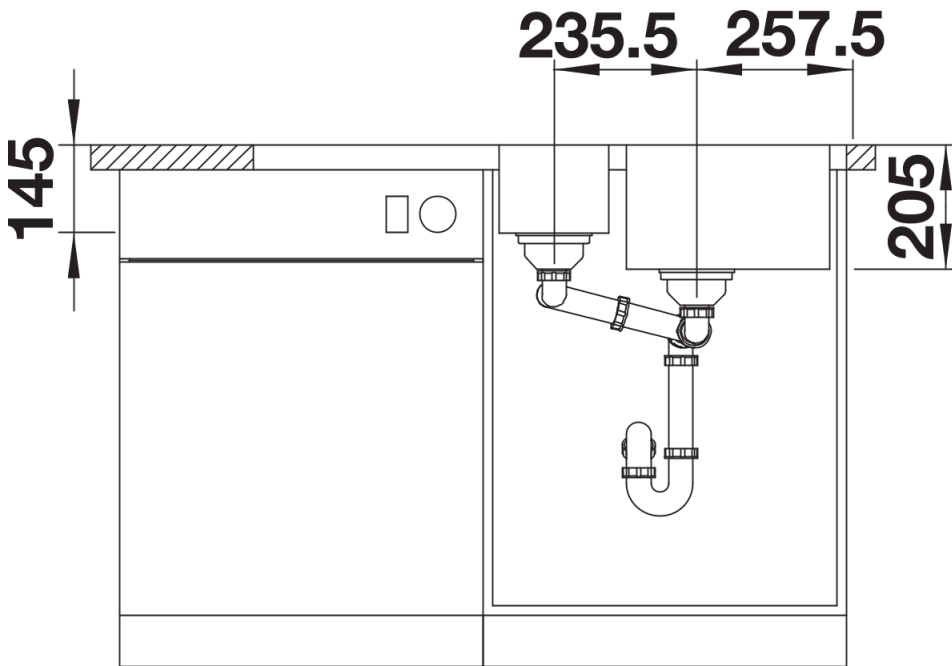

Product information sheet LEMIS 6 S-IF

Item no. 523032

Benefits

- Modern linear shape
- Maximized bowl capacity plus additional bowl
- Spacious tap ledge and drainer area
- Elegant IF flat-rim for flushmount and for installation from above
- Can be installed reversibly
- 3 ½" basket strainer

Scope of supply

- waste kit with space-saving pipe
- 2 x 3 1/2" basket strainer

Details

Top view

Cut-out

Front view

Side view