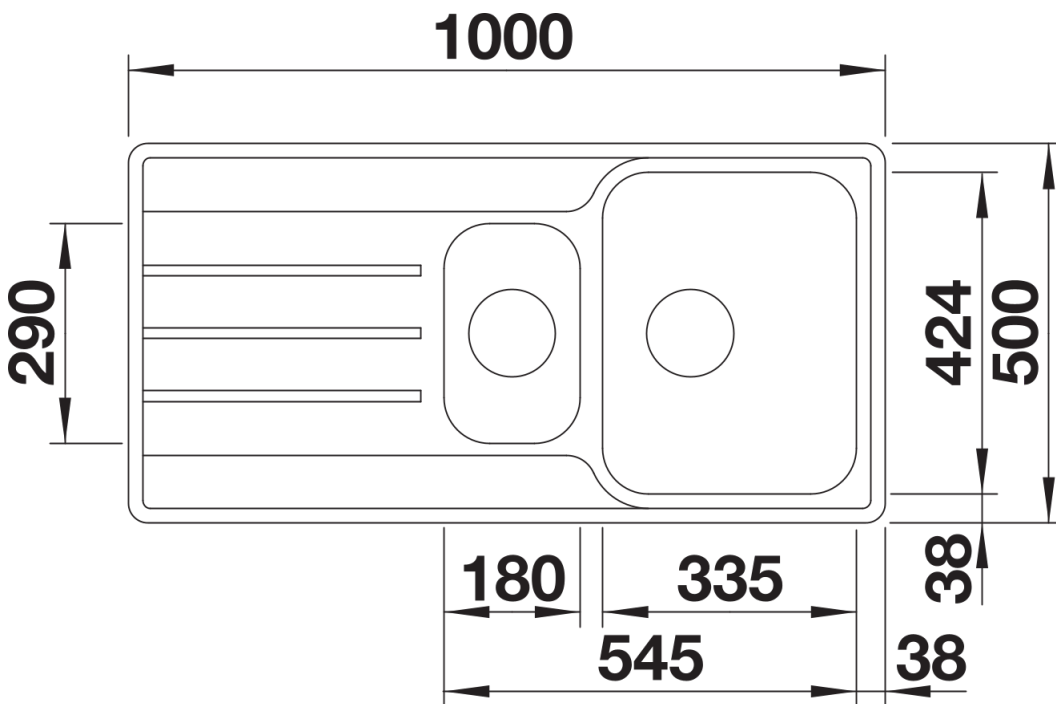

Product information sheet LEMIS 6 S-IF

Item no. 523032

Benefits

- Modern linear shape
- Maximized bowl capacity plus additional bowl
- Spacious tap ledge and drainer area
- Elegant IF flat-rim for flushmount and for installation from above
- Can be installed reversibly
- 3 ½" basket strainer

Scope of supply

- waste kit with space-saving pipe
- 2 x 3 1/2" basket strainer

Details

Top view

Cut-out

Front view

Side view