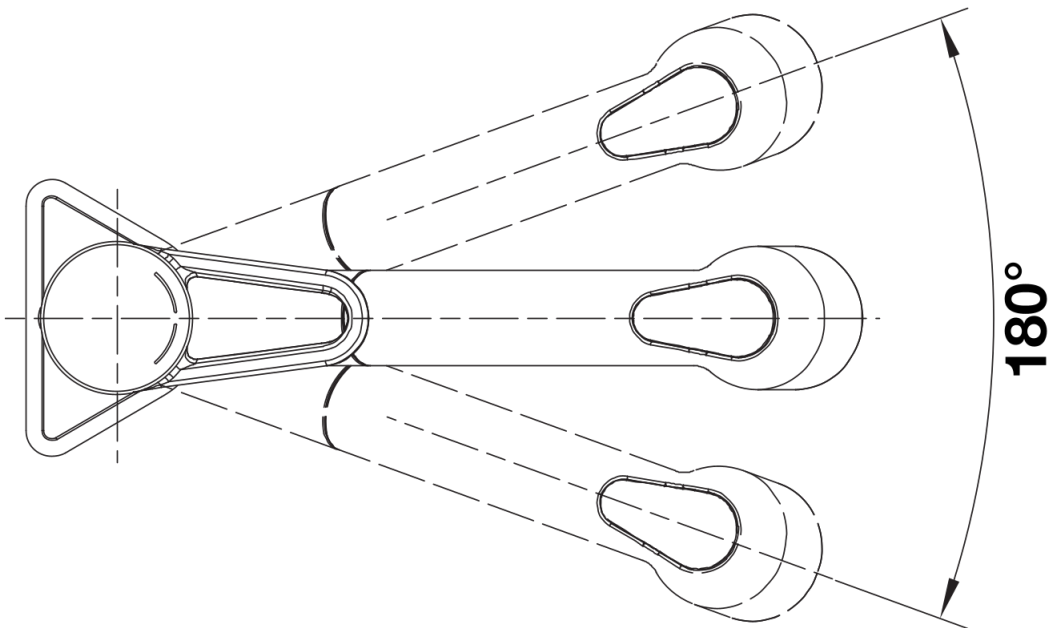

Product information sheet BLANCOWEGA-S II

Item no. 526420

Benefits

- Top lever tap for greater ease of operation and flexible kitchen planning
- Pull-out dual spray: easy switch from aerated stream to powerful rinse spray
- Especially suitable for compact sinks and bowls
- Colour version for a perfect match with coloured SILGRANIT sinks and bowls

Scope of supply

- Spout can be swivelled by 180°
- Ø 35 mm tap hole required
- With ceramic disk cartridge
- Nylon-sheathed spray hose
- Flexible connector pipes, 550 mm long and 3/8" nut for particularly easy and safe installation
- Patented jet regulator for markedly reduced scaling
- Stabilisation plate to increase the stability of the tap when fitted in stainless steel sinks
- With non-return valve and thus guaranteed against reflux in accordance with EN 1717
- LGA certified
- DVGW planned

Details

Swivel range

Side view