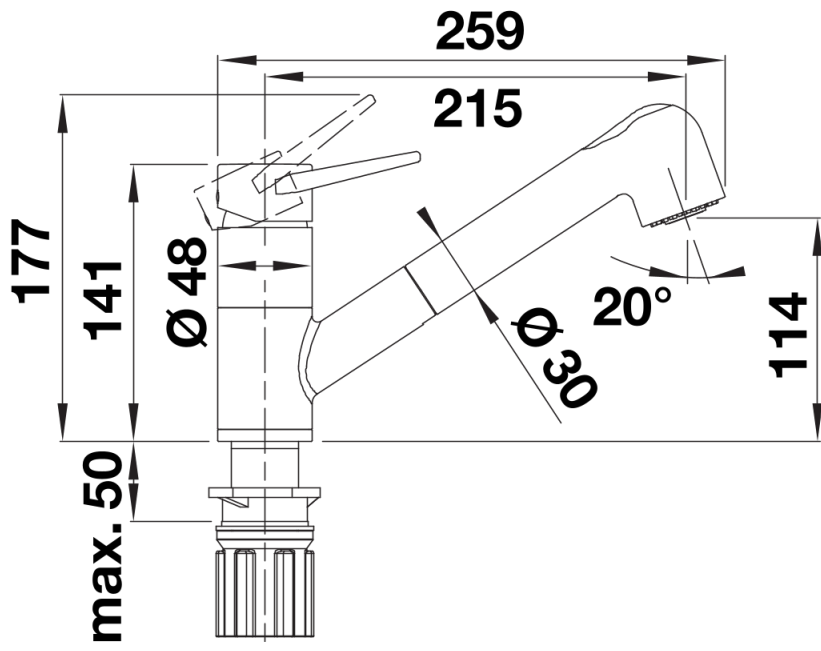

Scope of supply

- Spout can be swivelled by 180°
- Ø 35 mm tap hole required
- With ceramic disk cartridge
- Nylon-sheathed spray hose
- Flexible connector pipes, 550 mm long and 3/8" nut for particularly easy and safe installation
- Patented jet regulator for markedly reduced scaling
- Stabilisation plate to increase the stability of the tap when fitted in stainless steel sinks
- With non-return valve and thus guaranteed against reflux in accordance with EN 1717
- LGA certified
- DVGW planned

Details

Swivel range

Side view