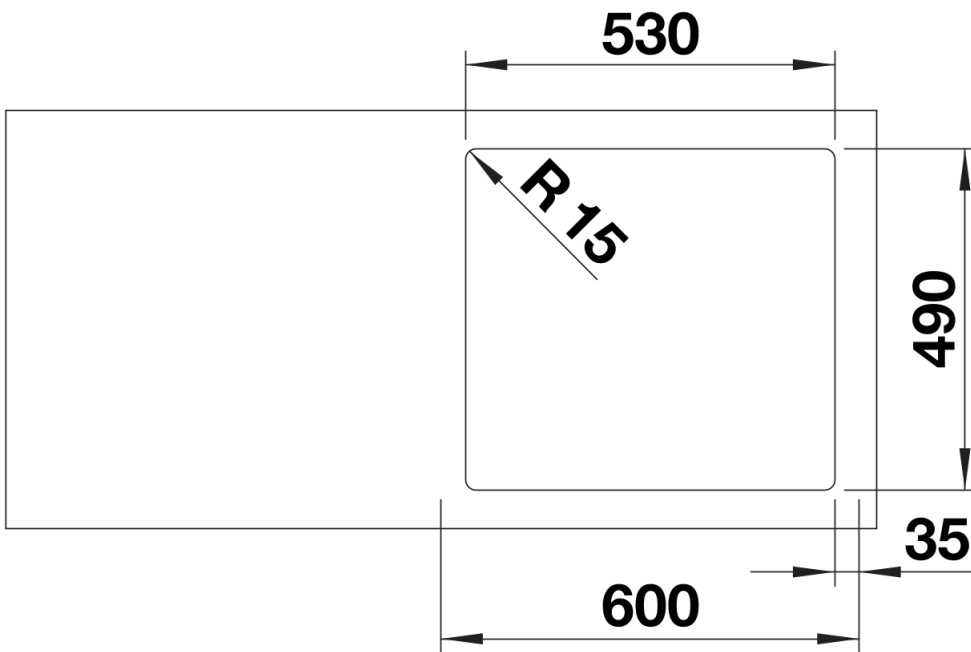

Product information sheet SUPRA 500-IF/A R12

Item no. 526355

Benefits

- Selective range of bowls in a pleasing design
- With integrated tap ledge in just one worktop cut-out
- Elegant IF flat-rim for flushmount and for installation from above
- Practical accessory optional available

Planning information

- Note: Additional drill hole possible. The subsequent drill hole should be carried out by a specialist company.

Scope of supply

- waste kit with space-saving pipe
- 3 ½" basket strainer with drain remote control (pop-up chrome-plated)
- fixing kit

Details

Top view

Cut-out

Front view

Side view