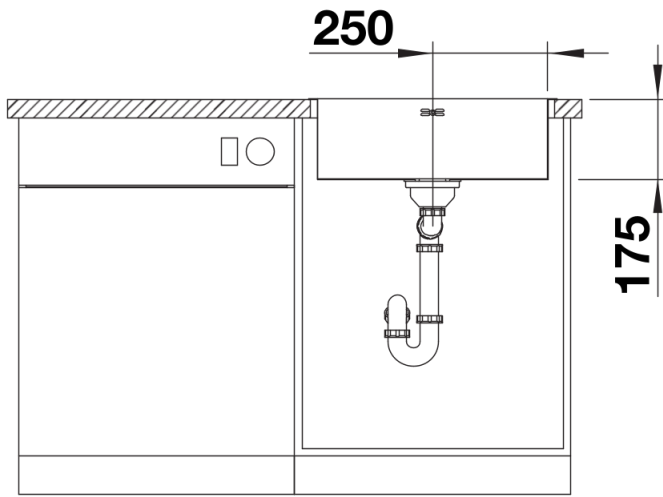

Product information sheet SUPRA 500-IF/A R12

Item no. 526355

Benefits

- Selective range of bowls in a pleasing design
- With integrated tap ledge in just one worktop cut-out
- Elegant IF flat-rim for flushmount and for installation from above
- Practical accessory optional available

Planning information

- Note: Additional drill hole possible. The subsequent drill hole should be carried out by a specialist company.

Scope of supply

- waste kit with space-saving pipe
- 3 ½" basket strainer with drain remote control (pop-up chrome-plated)
- fixing kit

Details

Top view

Cut-out

Front view

Side view