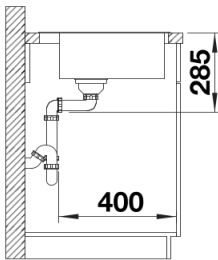

Product information sheet SUPRA 500-IF/A R12

Item no. 526355

Benefits

- Selective range of bowls in a pleasing design
- With integrated tap ledge in just one worktop cut-out
- Elegant IF flat-rim for flushmount and for installation from above
- Practical accessory optional available

Details

Top view

Cut-out

Front view

Side view