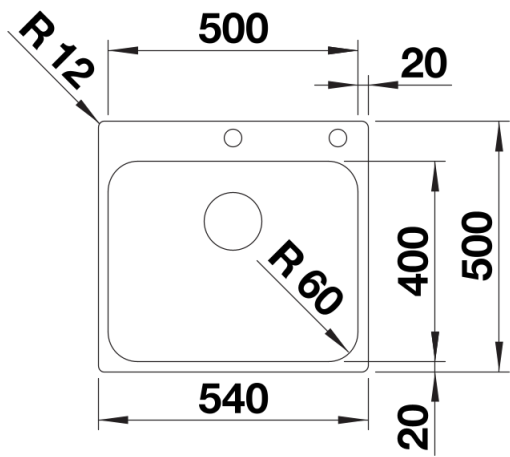

Product information sheet SUPRA 500-IF/A R12

Item no. 526355

Benefits

- Selective range of bowls in a pleasing design
- With integrated tap ledge in just one worktop cut-out
- Elegant IF flat-rim for flushmount and for installation from above
- Practical accessory optional available

Planning information

- Note: Additional drill hole possible. The subsequent drill hole should be carried out by a specialist company.

Scope of supply

- waste kit with space-saving pipe
- 3 ½" basket strainer with drain remote control (pop-up chrome-plated)
- fixing kit

Details

Top view

Cut-out

Front view

Side view