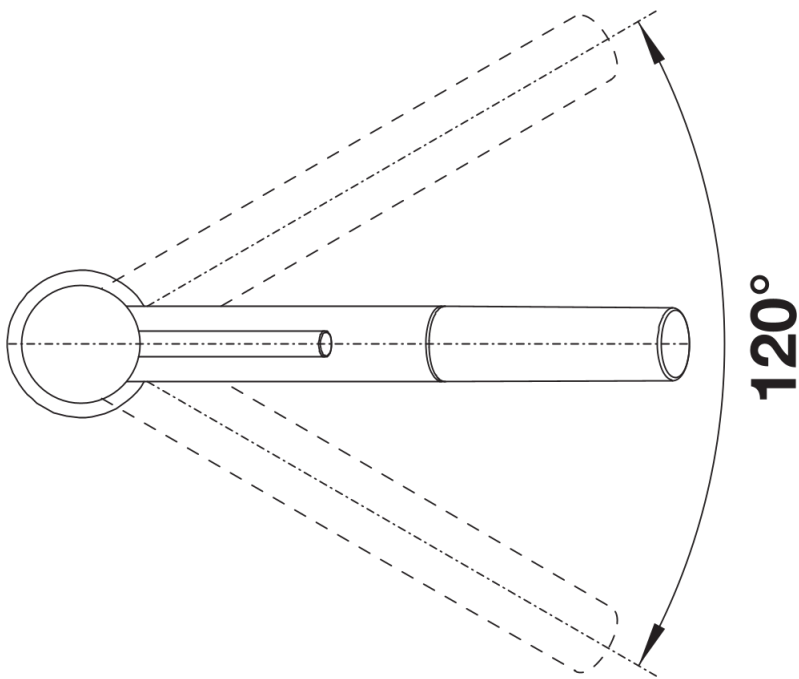

Product information sheet KANO-S

Item no. 526174

Benefits

- Slim tap in aesthetic design
- Pull-out spray hose for added reach and convenience
- Especially suitable for compact sinks
- Spout can be swivelled through 120° for greater reach
- Colour version for a perfect match with SILGRANIT sinks and bowls

- Spout can be swivelled by 120°
- Nylon-sheathed spray hose
- Ø 35 mm tap hole required
- With ceramic disk cartridge
- Flexible 350 mm connector pipes and 3/8" nut for particularly easy and secure installation
- Patented jet regulator for markedly reduced scaling
- Stabilisation plate to increase the stability of the tap when fitted in stainless steel sinks
- With non-return valve and thus guaranteed against reflux in accordance with EN 1717

Details

Swivel range

Side view