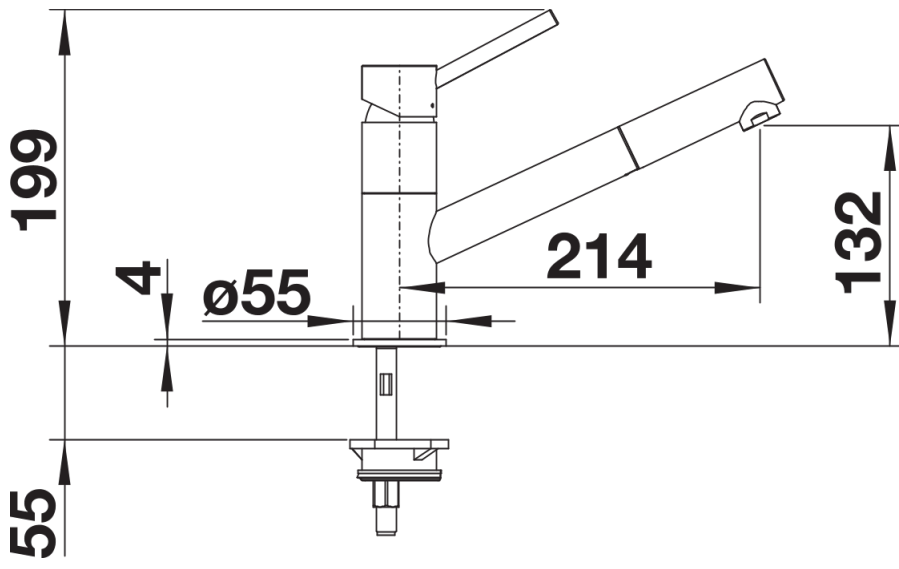

Product information sheet KANO-S

Item no. 526174

Benefits

- Slim tap in aesthetic design
- Pull-out spray hose for added reach and convenience
- Especially suitable for compact sinks
- Spout can be swivelled through 120° for greater reach
- Colour version for a perfect match with SILGRANIT sinks and bowls

- Spout can be swivelled by 120°
- Nylon-sheathed spray hose
- Ø 35 mm tap hole required
- With ceramic disk cartridge
- Flexible 350 mm connector pipes and 3/8" nut for particularly easy and secure installation
- Patented jet regulator for markedly reduced scaling
- Stabilisation plate to increase the stability of the tap when fitted in stainless steel sinks
- With non-return valve and thus guaranteed against reflux in accordance with EN 1717

Details

Swivel range

Side view