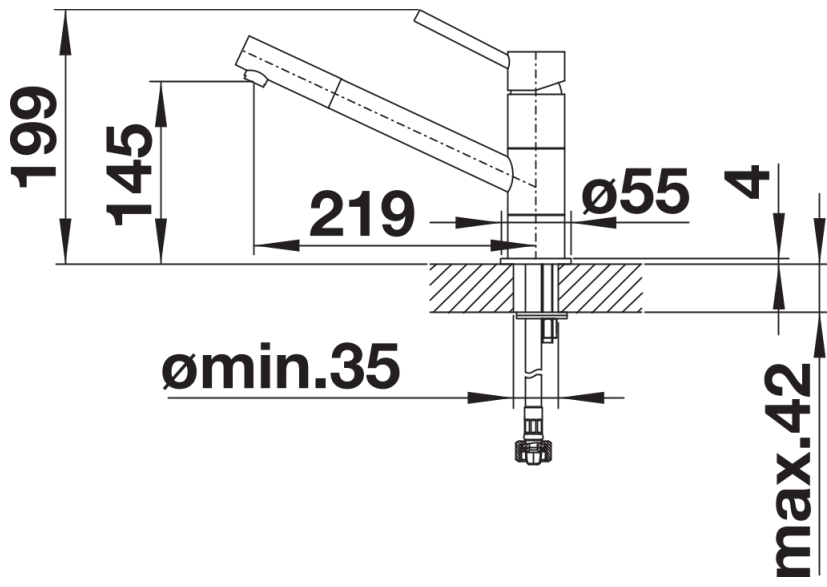

## Scope of supply

---

- 360° swivel spout for greater reach
- Ø 35 mm tap hole required
- With ceramic disk cartridge
- Flexible 350 mm connector pipes and  $\frac{3}{8}$ " nut for particularly easy and secure installation
- Patented jet regulator for markedly reduced scaling
- Stabilisation plate to increase the stability of the tap when fitted in stainless steel sinks

## Details

---

Swivel range

Side view