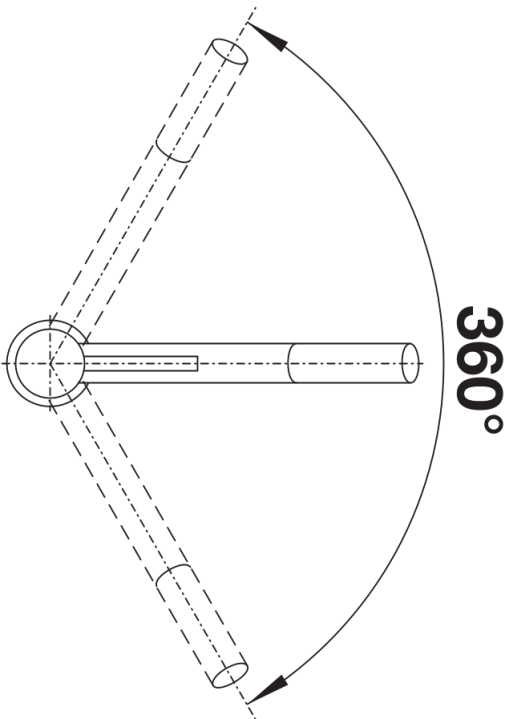

## Product information sheet KANO

Item no. 526950

### Benefits

---

- Slim tap in aesthetic design
- Especially suitable for compact sinks
- Spout can be swivelled through 360° for greater reach
- Colour version for a perfect match with SILGRANIT sinks and bowls

## Scope of supply

---

- 360° swivel spout for greater reach
- Ø 35 mm tap hole required
- With ceramic disk cartridge
- Flexible 350 mm connector pipes and  $\frac{3}{8}$ " nut for particularly easy and secure installation
- Patented jet regulator for markedly reduced scaling
- Stabilisation plate to increase the stability of the tap when fitted in stainless steel sinks

## Details

---

Swivel range

Side view