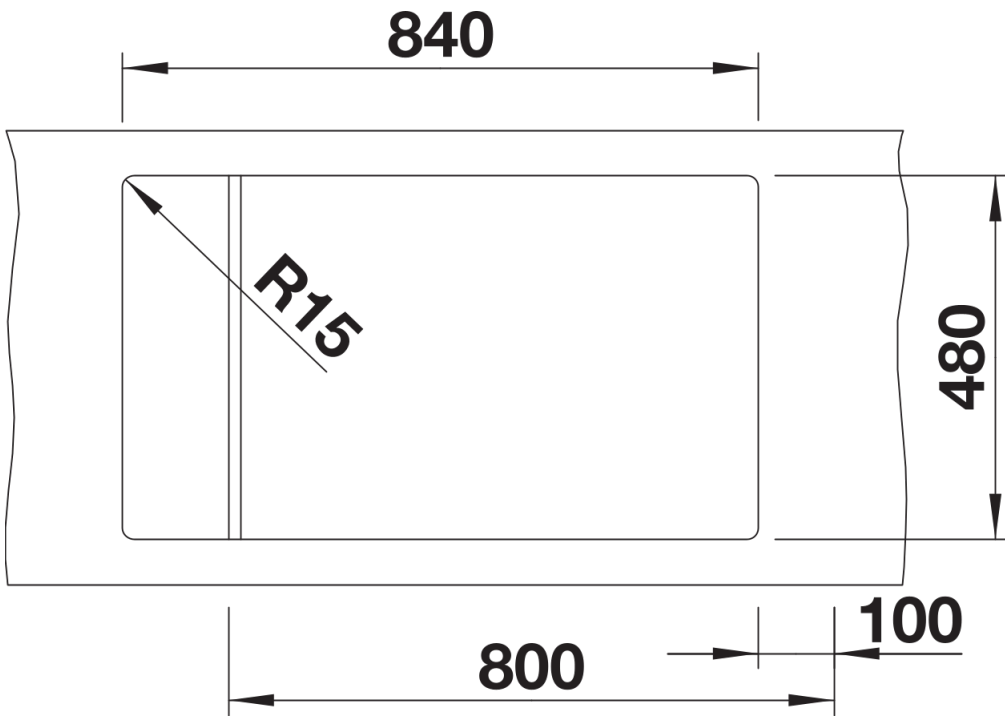

229234 - Drainer grid

Details

Top view

Cut-out

Front view

Side view