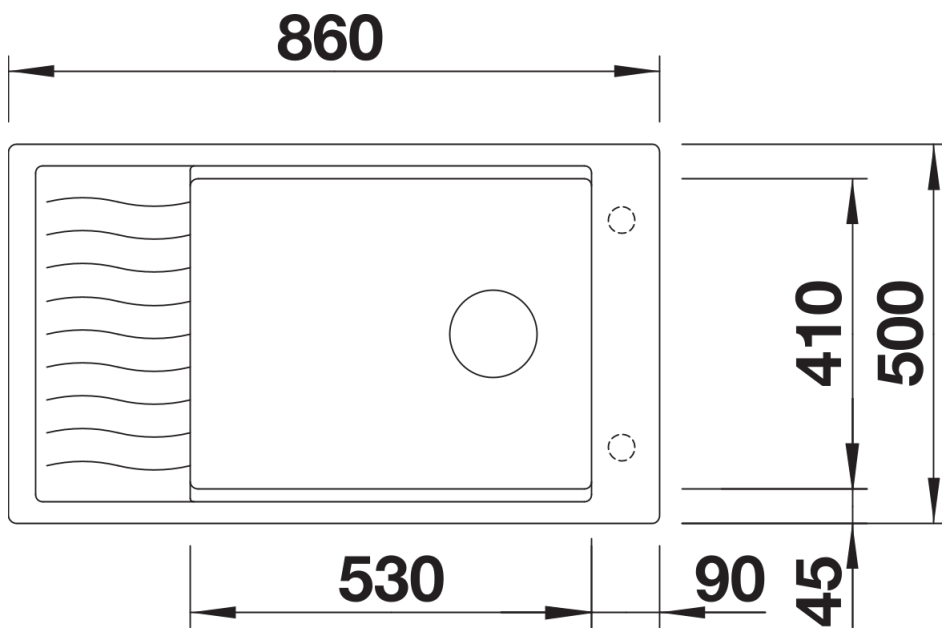

229234 - Drainer grid

Details

Top view

Cut-out

Front view

Side view