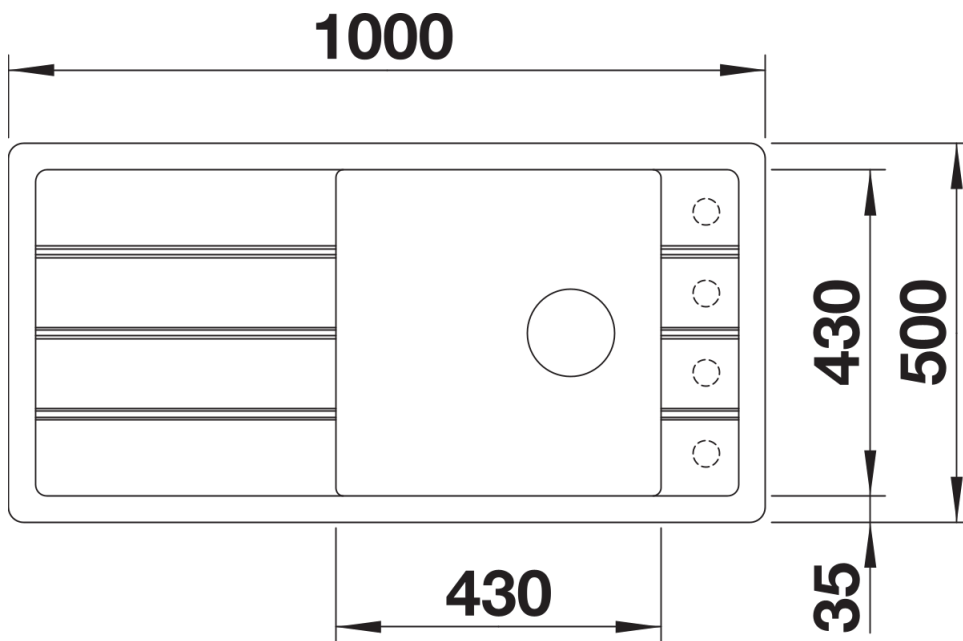

Product information sheet FARON XL 6 S

Item no. 524803

Benefits

- Traditional style elements in modern interpretations
- Fine profile edge as a design element on the sink rim and chopping board
- Double grooves emphasise the country-house character
- Generous XL bowl
- Optional chopping board made of solid ash, also available with ornamentation, can be placed on the draining board or bowl
- High-quality features including C-overflow and InFino drainer system
- Can be installed reversibly

Colours

SILGRANIT anthracite

Available colours:

- black
- anthracite
- rock grey
- volcano grey
- alu metallic
- white
- soft white
- tartufo
- coffee

Scope of supply

- waste kit with space-saving pipe
- 3 ½" InFino basket strainer

Details

Top view

Cut-out

Front view

Side view