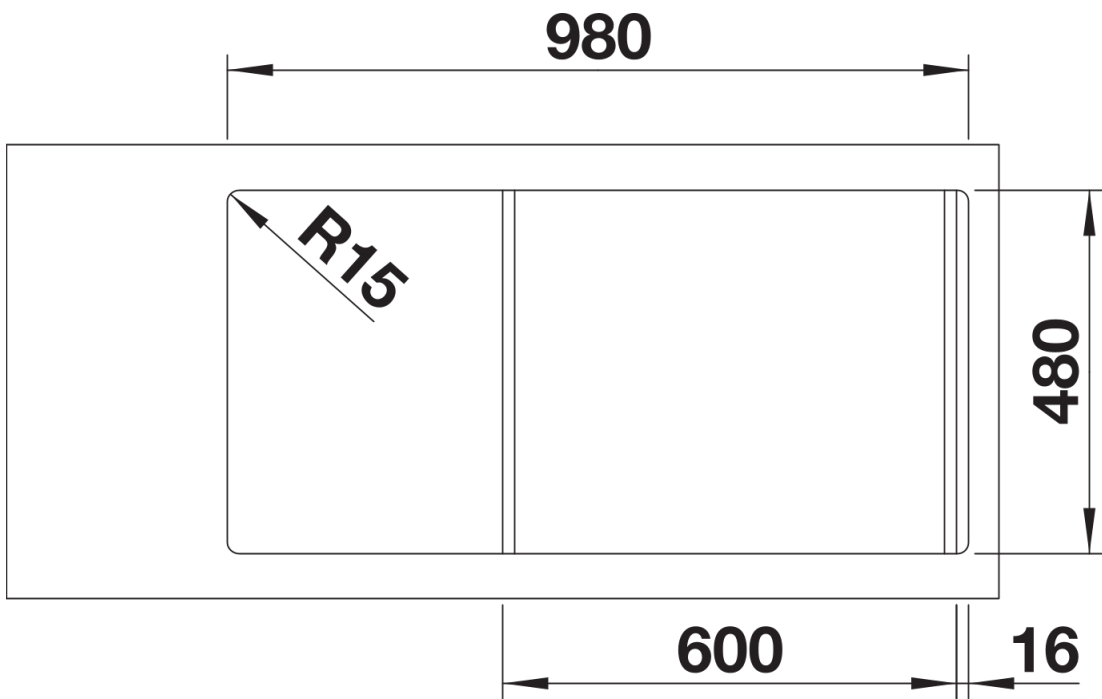

Colours

SILGRANIT anthracite

Available colours:

- black
- anthracite
- rock grey
- volcano grey
- alu metallic
- white
- soft white
- tartufo
- coffee

Scope of supply

- waste kit with space-saving pipe
- 3 ½" InFino basket strainer

Details

Top view

Cut-out

Front view

Side view