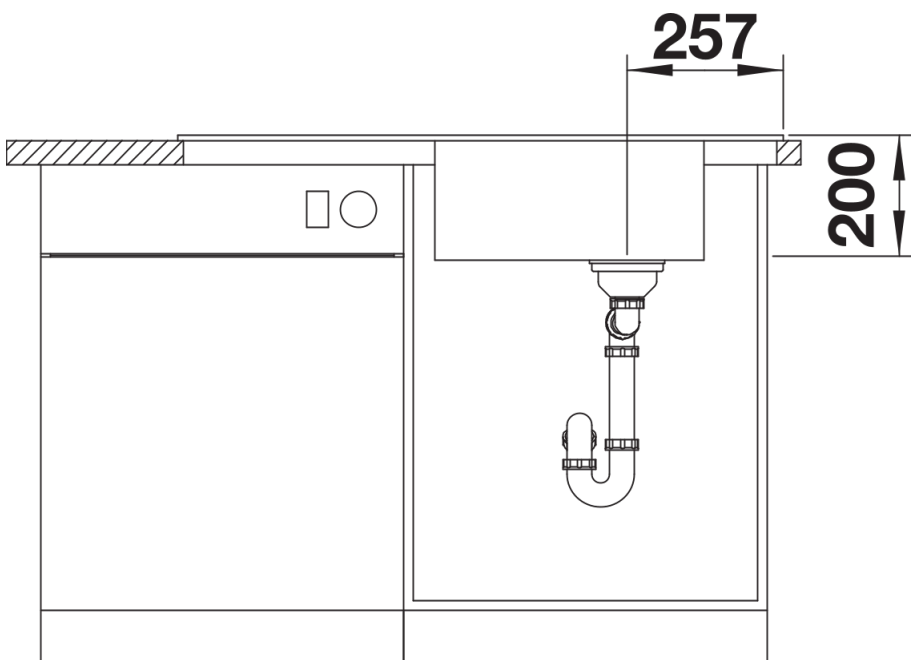

Product information sheet FARON XL 6 S

Item no. 524803

Benefits

- Traditional style elements in modern interpretations
- Fine profile edge as a design element on the sink rim and chopping board
- Double grooves emphasise the country-house character
- Generous XL bowl
- Optional chopping board made of solid ash, also available with ornamentation, can be placed on the draining board or bowl
- High-quality features including C-overflow and InFino drainer system
- Can be installed reversibly

Colours

SILGRANIT anthracite

Available colours:

- black
- anthracite
- rock grey
- volcano grey
- alu metallic
- white
- soft white
- tartufo
- coffee

Scope of supply

- waste kit with space-saving pipe
- 3 ½" InFino basket strainer

Details

Top view

Cut-out

Front view

Side view