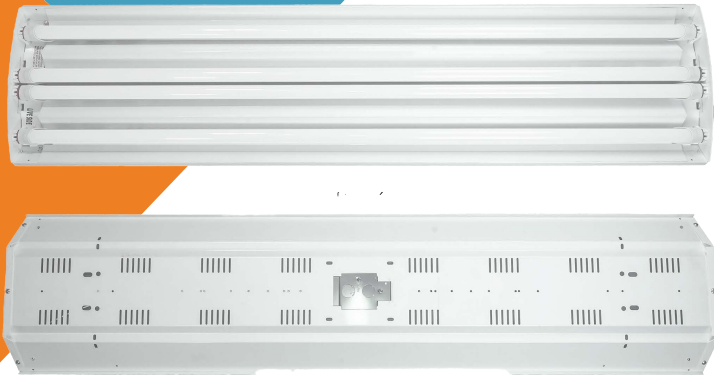

ARCBRIGHT 4 PRO LED LOW BAY

10,800 Lumens

The Lumen Right ArcBright Pro 4 Low Bay is designed with an angled front for better light coverage and a flat back for true flush mount. Made in the USA with American steel, this fixture comes with a best-in-the-industry 10 year complete replacement warranty.

- ✦ Curved, sloping high bay design offers 30% more coverage and a more uniform light distribution than traditional, flat high bays.
- ✦ Tool-less removal of reflector makes this a truly quick install fixture.
- ✦ Best in the industry, high-performance, color coded lamp holders made in Italy. Red designates the wired/hot side of the fixture and green for the non-powered side.
- ✦ This is a true flush mount fixture. There are no large obstructions on the rear - just a few screw heads and 1/8" tab for the wiring door.
- ✦ Easy installation, many DIY'ers will be able to install without an electrician. Each fixture includes detailed instructions and our website has all the tutorials to help you save money and install yourself if you choose.
- ✦ Ideal mounting height: best between 10' and 15'.

Certifications:	UL, DUL, Damp Rated, ETL Sanitation Certified
Total Lumens:	10,800
Power Usage:	72 watts
Color Temp:	5000 Kelvin (Sunlight White)
Color Index:	>83
Efficacy:	150 lumens per watt
Beam Angle:	160°
Dimming:	Not compatible
Included Lamps:	(4) 18W, Aluminum/Polycarbonate
Warranty:	10 Years (Bulbs and Fixture)
Voltage:	120V to 277V Universal Voltage, 50/60 HZ
Amperage:	0.6 @120V, 0.26 @277V
Dimensions:	L: 48 1/4" x W: 11 3/8" x H: 3 3/4"
Weight:	10lbs 3oz, without bulbs/reflector = 7lbs 6oz
Mounting:	Flush Mount screws included - see accessories for hangers
Rated Life:	50,000 Hours
Temp Range:	-4° - 115° (operation outside may lower lifespan)
Lamp Type:	4' T8 bi pin with Frosted Lens
Part Number:	LABL-4S5K-48WF(C)