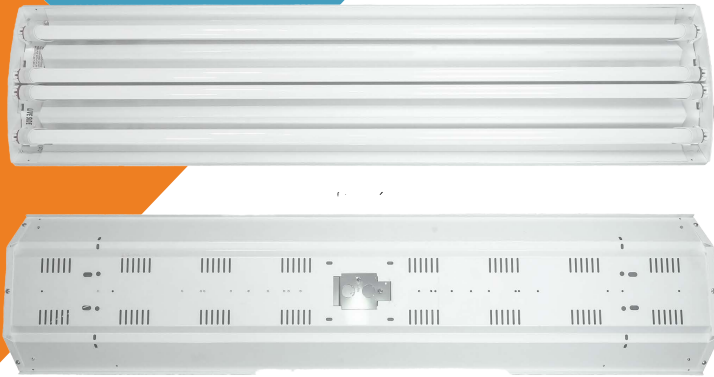

ARCBRIGHT 4 PRO LED LOW BAY

10,800 Lumens

The Lumen Right ArcBright Pro 4 Low Bay is designed with an angled front for better light coverage and a flat back for true flush mount. Made in the USA with American steel, this fixture comes with a best-in-the-industry 10 year complete replacement warranty.

- ⚙ Curved, sloping high bay design offers 30% more coverage and a more uniform light distribution than traditional, flat high bays.
- ⚙ Tool-less removal of reflector makes this a truly quick install fixture.
- ⚙ Best in the industry, high-performance, color coded lamp holders made in Italy. Red designates the wired/hot side of the fixture and green for the non-powered side.
- ⚙ This is a true flush mount fixture. There are no large obstructions on the rear - just a few screw heads and 1/8" tab for the wiring door.
- ⚙ Easy installation, many DIY'ers will be able to install without an electrician. Each fixture includes detailed instructions and our website has all the tutorials to help you save money and install yourself if you choose.
- ⚙ Ideal mounting height: best between 10' and 15'.

Certifications:	UL, DUL, Damp Rated, ETL Sanitation Certified
Total Lumens:	10,800
Power Usage:	72 watts
Color Temp:	4000 Kelvin (Daylight White)
Color Index:	>83
Efficacy:	150 lumens per watt
Beam Angle:	160°
Dimming:	Not compatible
Included Lamps:	(4) 18W, Aluminum/Polycarbonate
Warranty:	10 Years (Bulbs and Fixture)
Voltage:	120V to 277V Universal Voltage, 50/60 HZ
Amperage:	0.6 @120V, 0.26 @277V
Dimensions:	L: 48 1/4" x W: 11 3/8" x H: 3 3/4"
Weight:	10lbs 3oz, without bulbs/reflector = 7lbs 6oz
Mounting:	Flush Mount screws included - see accessories for hangers
Rated Life:	50,000 Hours
Temp Range:	-4° - 115° (operation outside may lower lifespan)
Lamp Type:	4' T8 bi pin with Frosted Lens
Part Number:	LABL-4S4K-48WF(C)