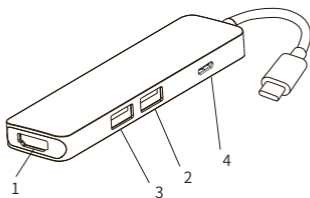

Instruction Manual

Switch HDMI USB C Adapter Hub

English

Product Introduction

This is a video transmission tieline, input device with USB - C interface of the mobile phone, tablet PC, laptop, USB - C size, support for positive and negative thrust, data transmission, HDMI output maximum support 3840 x2160p / 30 hz video resolution, output devices hd display, LCD TV, etc

Note

The USB-C source devices (mobile/notebook/tablet PC) must support vedio output.

The USB-C source devices (mobile/notebook/tablet PC) must support OTG.

For Nintendo Switch:

This adapter needs extra power resource to display the game on monitor, the original power of switch is the best choice to keep you battery durable. (Check your adapter support output 15V 2.6A, because the Switch is designed to use 15V,2.6A current while you are not using the original Switch adapter.)

1. HDMI Port
2. USB3.0-A Port
3. USB2.0-A Port
4. PD3.0

Package Information

Product x1
Instruction Manualx1

Features

1. HDMI:
4Kx2K 30Hz(3840x2160), downward compatible with 1080P, 1080I, 720P etc
2. USB2.0: 480bps, 5V0.5A@2.5W
3. USB3.0:
Transmission speed 5Gbps, downward compatible with USB2.0, spwer supply up to 5W Max
4. USB-C Female Charging Port: Up to 20V,3A @60W