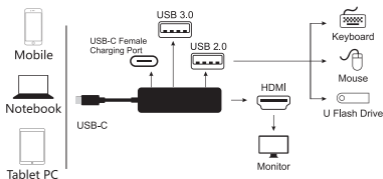

Package Information

Product x1
Instruction Manualx1

Features

1. HDMI:
  4Kx2K 30Hz(3840x2160), downward compatible with 1080P, 1080I, 720P etc
2. USB2.0: 480bps, 5V0.5A@2.5W
3. USB3.0:
  Transmission speed 5Gbps, downward compatible with USB2.0, spwer supply up to 5W Max
4. USB-C Female Charging Port: Up to 20V,3A @60W

Connection

Note: The USB-C source devices must support video output.