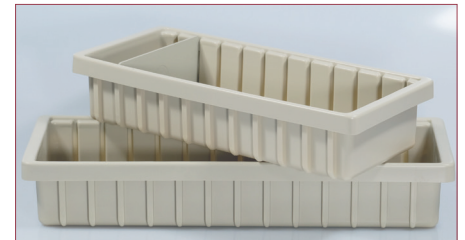

# PRICE LIST SPARE PARTS AND REPAIRS

valid as of 01.07.2021

Description	Size	Item Code	Price
<b>Ampoule Dispenser</b>			
special glue strips (set of 2)	16 x 1,5 cm	0700	2,00 €
<b>Accordion Folio</b>			
spare accordion insert (clearview)	23,5 x 17 cm	2999	32,00 €
<b>Ideal</b>			
Ampoule Depots (12 pcs., assorted colours)	10 x 7,5 cm	0312	51,00 €
Ampoule Depot (single, colour at choice)	10 x 7,5 cm	0312-colour	4,25 €
spare set of glue strips, rubber bands etc.		0437	5,70 €
dividers for top shell	10 x 5,5 cm	0310-P	1,05 €
dividers for bottom tray, 11 cm in depth	16,6 x 7,1 cm	0328-P	1,25 €
dividers for bottom tray, 18 cm in depth	16,6 x 9 cm	0311-P	1,80 €
small partitions for bottom trays (both sizes)	7,2 x 3,2 cm	0324-P	0,70 €
medium partitions for bottom trays (both sizes)	7,2 x 6,5 cm	0323-P	0,75 €
exchange of locks and handles, incl. assembly		4013-E	78,00 €
<b>Rusticana</b>			
bottom tray for small size format	36 x 16 x 7,5 cm	0526	20,00 €
bottom tray for large size format	44 x 16 x 7,5 cm	0525	25,00 €
dividers for bottom trays (both sizes)	14,3 x 7,3 cm	0039-P	2,50 €
side mesh insert, small size, brown	35 x 13 cm	0449	15,30 €
side mesh insert, small size, light grey	35 x 13 cm	0524	15,30 €
side mesh insert, large size, brown	42 x 17 cm	0434	19,70 €
side mesh insert, large size, light grey	42 x 17 cm	0521	19,70 €
side mesh insert, XXL, light grey	47 x 17 cm	0609	22,60 €
lock-/handle bar, complete, without assembly		4012-E	39,00 €
lock-/handle bar, complete, incl. assembly		4013-E	78,00 €
set of hinges (2 pcs.), without assembly		4020-E	9,50 €
set of hinges (2 pcs.), incl. assembly		4017-E	33,50 €
<b>Primus</b>			
spare handle		4010-E	35,00 €
lock (two-piece)		4018-E	19,00 €

Ampoule Depots Ideal

set of hinges, lock-/handle bar Rusticana

bottom trays Rusticana

dividers and partitions Ideal

side mesh inserts small/large/XXL size

side mesh inserts small/large size

spare set of glue strips, rubber bands etc.