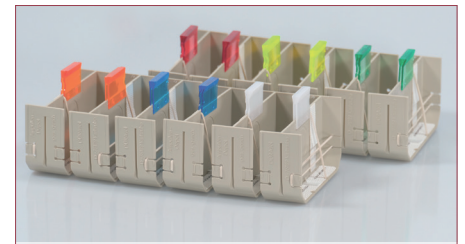

# PRICE LIST SPARE PARTS AND REPAIRS

valid as of 01.07.2021

Description	Size	Item Code	Price
<b>Ampoule Dispenser</b>			
special glue strips (set of 2)	16 x 1,5 cm	0700	2,00 €
<b>Accordion Folio</b>			
spare accordion insert (clearview)	23,5 x 17 cm	2999	32,00 €
<b>Ideal</b>			
Ampoule Depots (12 pcs., assorted colours)	10 x 7,5 cm	0312	51,00 €
Ampoule Depot (single, colour at choice)	10 x 7,5 cm	0312-colour	4,25 €
spare set of glue strips, rubber bands etc.		0437	5,70 €
dividers for top shell	10 x 5,5 cm	0310-P	1,05 €
dividers for bottom tray, 11 cm in depth	16,6 x 7,1 cm	0328-P	1,25 €
dividers for bottom tray, 18 cm in depth	16,6 x 9 cm	0311-P	1,80 €
small partitions for bottom trays (both sizes)	7,2 x 3,2 cm	0324-P	0,70 €
medium partitions for bottom trays (both sizes)	7,2 x 6,5 cm	0323-P	0,75 €
exchange of locks and handles, incl. assembly		4013-E	78,00 €
<b>Rusticana</b>			
bottom tray for small size format	36 x 16 x 7,5 cm	0526	20,00 €
bottom tray for large size format	44 x 16 x 7,5 cm	0525	25,00 €
dividers for bottom trays (both sizes)	14,3 x 7,3 cm	0039-P	2,50 €
side mesh insert, small size, brown	35 x 13 cm	0449	15,30 €
side mesh insert, small size, light grey	35 x 13 cm	0524	15,30 €
side mesh insert, large size, brown	42 x 17 cm	0434	19,70 €
side mesh insert, large size, light grey	42 x 17 cm	0521	19,70 €
side mesh insert, XXL, light grey	47 x 17 cm	0609	22,60 €
lock-/handle bar, complete, without assembly		4012-E	39,00 €
lock-/handle bar, complete, incl. assembly		4013-E	78,00 €
set of hinges (2 pcs.), without assembly		4020-E	9,50 €
set of hinges (2 pcs.), incl. assembly		4017-E	33,50 €
<b>Primus</b>			
spare handle		4010-E	35,00 €
lock (two-piece)		4018-E	19,00 €

Ampoule Depots Ideal

set of hinges, lock-/handle bar Rusticana

bottom trays Rusticana

dividers and partitions Ideal

side mesh inserts small/large/XXL size

side mesh inserts small/large size

spare set of glue strips, rubber bands etc.