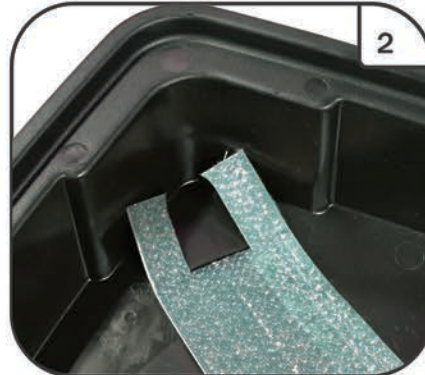

Rainwater Terrace water butt side planter

Rainwater Terrace water butt top planter

THE GREEN FACE OF THE CAPILLARY MAT FACES UPWARDS