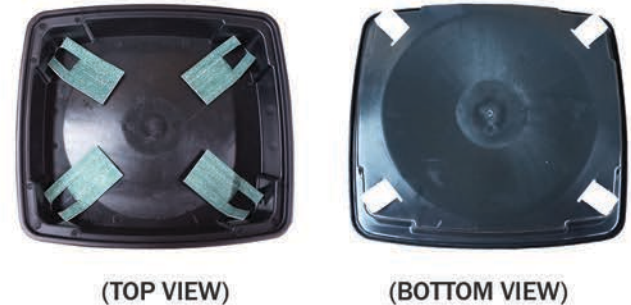

Rainwater Terrace water butt side planter

Rainwater Terrace water butt top planter

THE GREEN FACE OF THE CAPILLARY MAT FACES UPWARDS