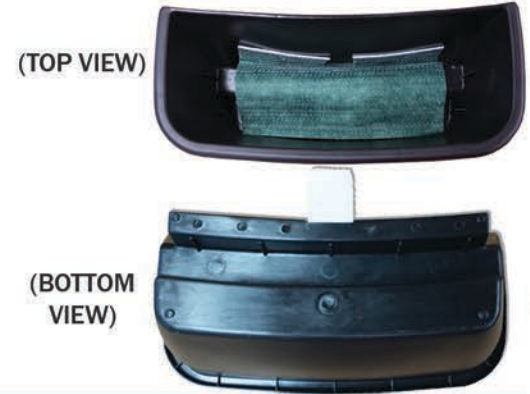

Rainwater Terrace water butt side planter

Rainwater Terrace water butt top planter

THE GREEN FACE OF THE CAPILLARY MAT FACES UPWARDS