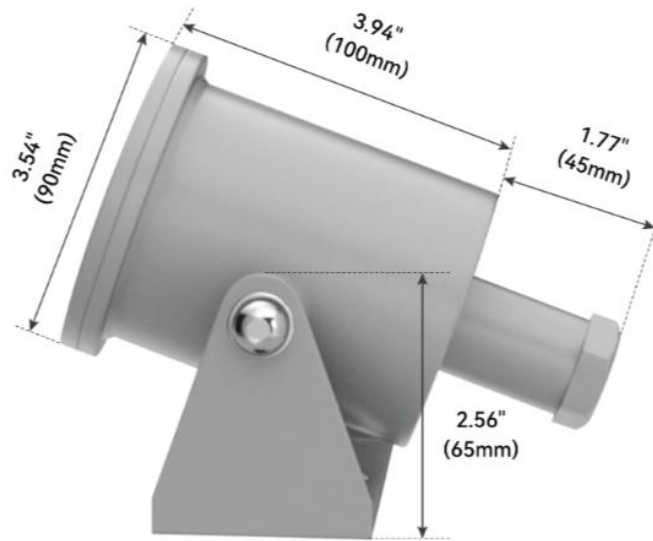

IPC608AC

4K Anti-corrosion Camera with Tailored Coating, for Sea Shores, Marine, Chemical Factories, Mining Industry, Ports.

Outstanding Features

- **4K ULTRA HD RESOLUTION** - Presenting 8 Megapixels (3840x2160) vivid video with 4x more details than regular HD camera; Wide view angle; Efficient bandwidth control with the advanced H.265 compression.
- **ANTI-CORROSION DESIGNED** - Stainless steel with special coating tailored to resist corrosion, dedicated anti-corrosion cable, powerful sealing performance, designed to be used in corrosive environment permanently. Suitable for Sea Shores, Marine, Chemical Factories, Mining Industry, Ports, etc.
- **EASY REMOTE ACCESS** - Comes with intuitive WEB GUI, compatible to Chrome/Safari/IE/Edge and no plug-in or ActiveX is required; Free mobile App with Cloud access; Also provide PC based VMS software to centralized manage tens of cameras from different sites. Offer API for 3rd party access.
- **MAX 100ft IR DISTANCE** - Equipped with 2 IR LEDs to enable max 100ft (30m) night vision distance.
- **2600ft LONG RANGE VERSION IS AVAILABLE** - Working with POE-EXT3001LP(2 Pack), the transmission distance can be extended to 2600ft (800m). It is widely used in Mining Industry and other places where need long distance application.

Dimension

Weight: 2.43lbs (1.1kg)