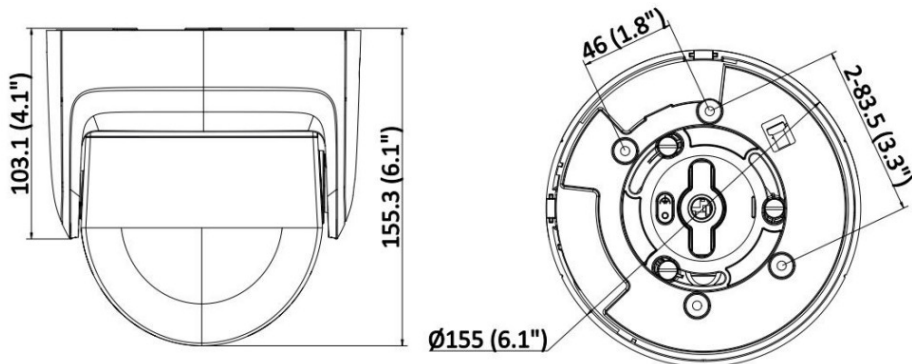

Dimension

Unit:mm (inch)