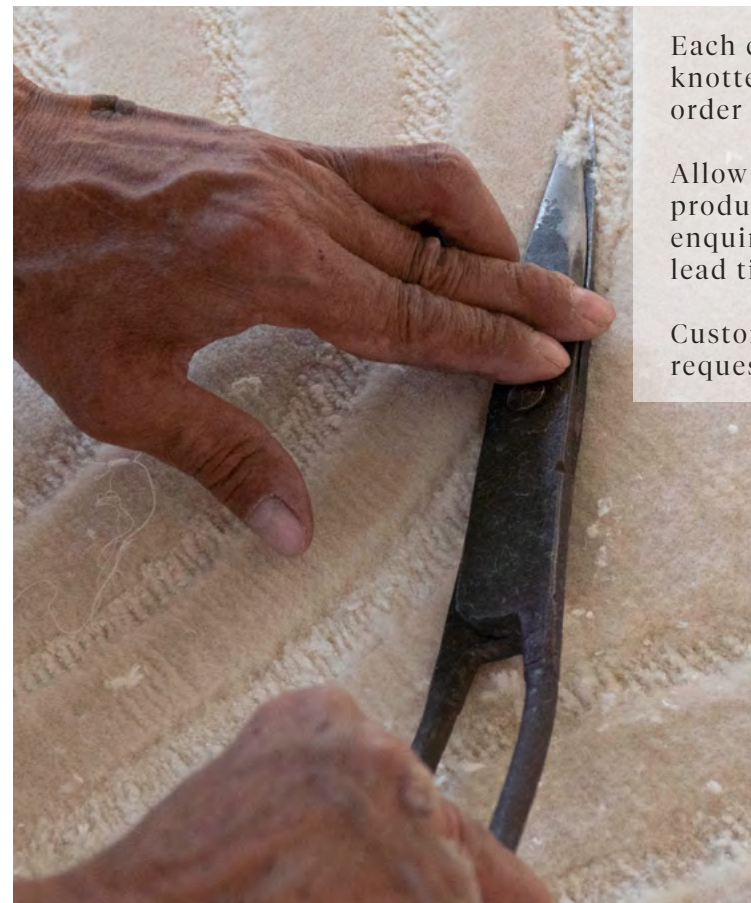

SKU	PRODUCT	COLOUR	SIZE	RRP AUD
RC-RI03-3A06-250250	RILIEVO 03	VERDE	250 X 250	9,500
RC-RI03-3K14-250250	RILIEVO 03	ORO	250 X 250	9,500
RC-RI03-3L18-250250	RILIEVO 03	NOCE	250 X 250	9,500
RC-RI03-3L18-365275	RILIEVO 03	NOCE	365 X 275	15,985
RC-RI03-4H14-250250	RILIEVO 03	CACAO	250 X 250	9,500
RC-RI03-4J01-250250	RILIEVO 03	LATTE	250 X 250	9,500
RC-RI03-4N02-250250	RILIEVO 03	BIANCO	250 X 250	9,500
RC-RI04-3A06-300220	RILIEVO 04	VERDE	300 X 220	10,500
RC-RI04-3A06-350250	RILIEVO 04	VERDE	350 X 250	13,900
RC-RI04-3K14-300220	RILIEVO 04	ORO	300 X 220	10,500
RC-RI04-3K14-350250	RILIEVO 04	ORO	350 X 250	13,900
RC-RI04-3K14-450300	RILIEVO 04	ORO	450 X 300	20,950
RC-RI04-3K14-480240	RILIEVO 04	ORO	480 X 240	17,850
RC-RI04-3L18-300220	RILIEVO 04	NOCE	300 X 220	10,500
RC-RI04-3L18-350250	RILIEVO 04	NOCE	350 X 250	13,899
RC-RI04-4H14-300220	RILIEVO 04	CACAO	300 X 220	10,500
RC-RI04-4H14-350250	RILIEVO 04	CACAO	350 X 250	13,900
RC-RI04-4J01-300220	RILIEVO 04	LATTE	300 X 220	10,500
RC-RI04-4J01-350250	RILIEVO 04	LATTE	350 X 250	13,900
RC-RI04-4N02-300220	RILIEVO 04	BIANCO	300 X 220	10,500
RC-RI04-4N02-350250	RILIEVO 04	BIANCO	350 X 250	13,900
RC-RI05-3A06-30080	RILIEVO 05	VERDE	300 X 80	3,750
RC-RI05-3K14-30080	RILIEVO 05	ORO	300 X 80	3,750
RC-RI05-3L18-30080	RILIEVO 05	NOCE	300 X 80	3,750
RC-RI05-4H14-30080	RILIEVO 05	CACAO	300 X 80	3,750
RC-RI05-4J01-30080	RILIEVO 05	LATTE	300 X 80	3,750
RC-RI05-4N02-30080	RILIEVO 05	BIANCO	300 X 80	3,750

Each carpet is hand-knotted and made to order in Nepal.

Allow 12+ weeks for production. Please enquire about specific lead times.

Custom sizes available on request.

ORDERS + ENQUIRIES
sales@tigmitrading.com

PRESS + COLLABORATIONS
pr@tigmitrading.com

tigmi acknowledges the traditional custodians of this land. we pay our respects to them, their culture and traditions. we recognise their connections to the land and honour their elders, past, present and future.

+612 6694 3073
+614 9285 9053