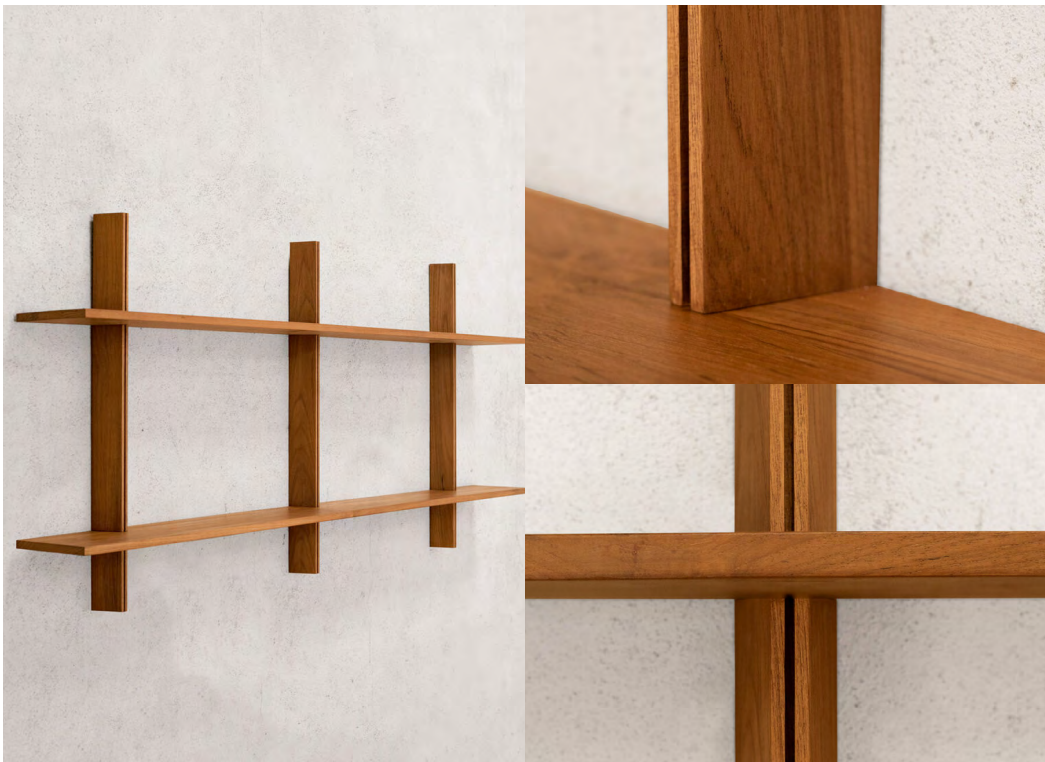

AVAILABLE IN AUSTRALIA EXCLUSIVELY FROM TIGMI

DW 01 STOOL

Product Type: stool
Materials: teak (*tectona grandis*)
Designer: Derek Welsh
Dimensions: Ø 39.5 x H 41.5 cm
Made in India

SKU

PH-DW01-STOOL-BLACK	BLACK STAIN
PH-DW01-STOOL-BLUE	BLUE
PH-DW01-STOOL-DARK	DARK STAIN
PH-DW01-STOOL-NAT	NATURAL TEAK

TEAK FINISHES	● BLACK STAIN
	● BLUE FINISH
	● DARK STAIN
	● NATURAL TEAK

DW 02 BOOK SHELF

Product Type: storage
 Materials: teak (*tectona grandis*)
 Designer: Derek Welsh
 Dimensions: W 110 x D 18 x H 78 cm / W 175.5 x D 18 x H 78 cm
 Made in India