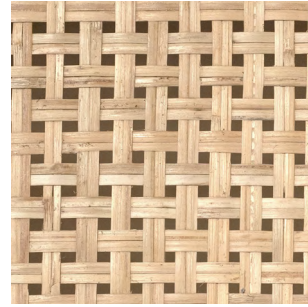

CANE

WRAPPED AROUND
CANE WEAVE

For Tangãli only.