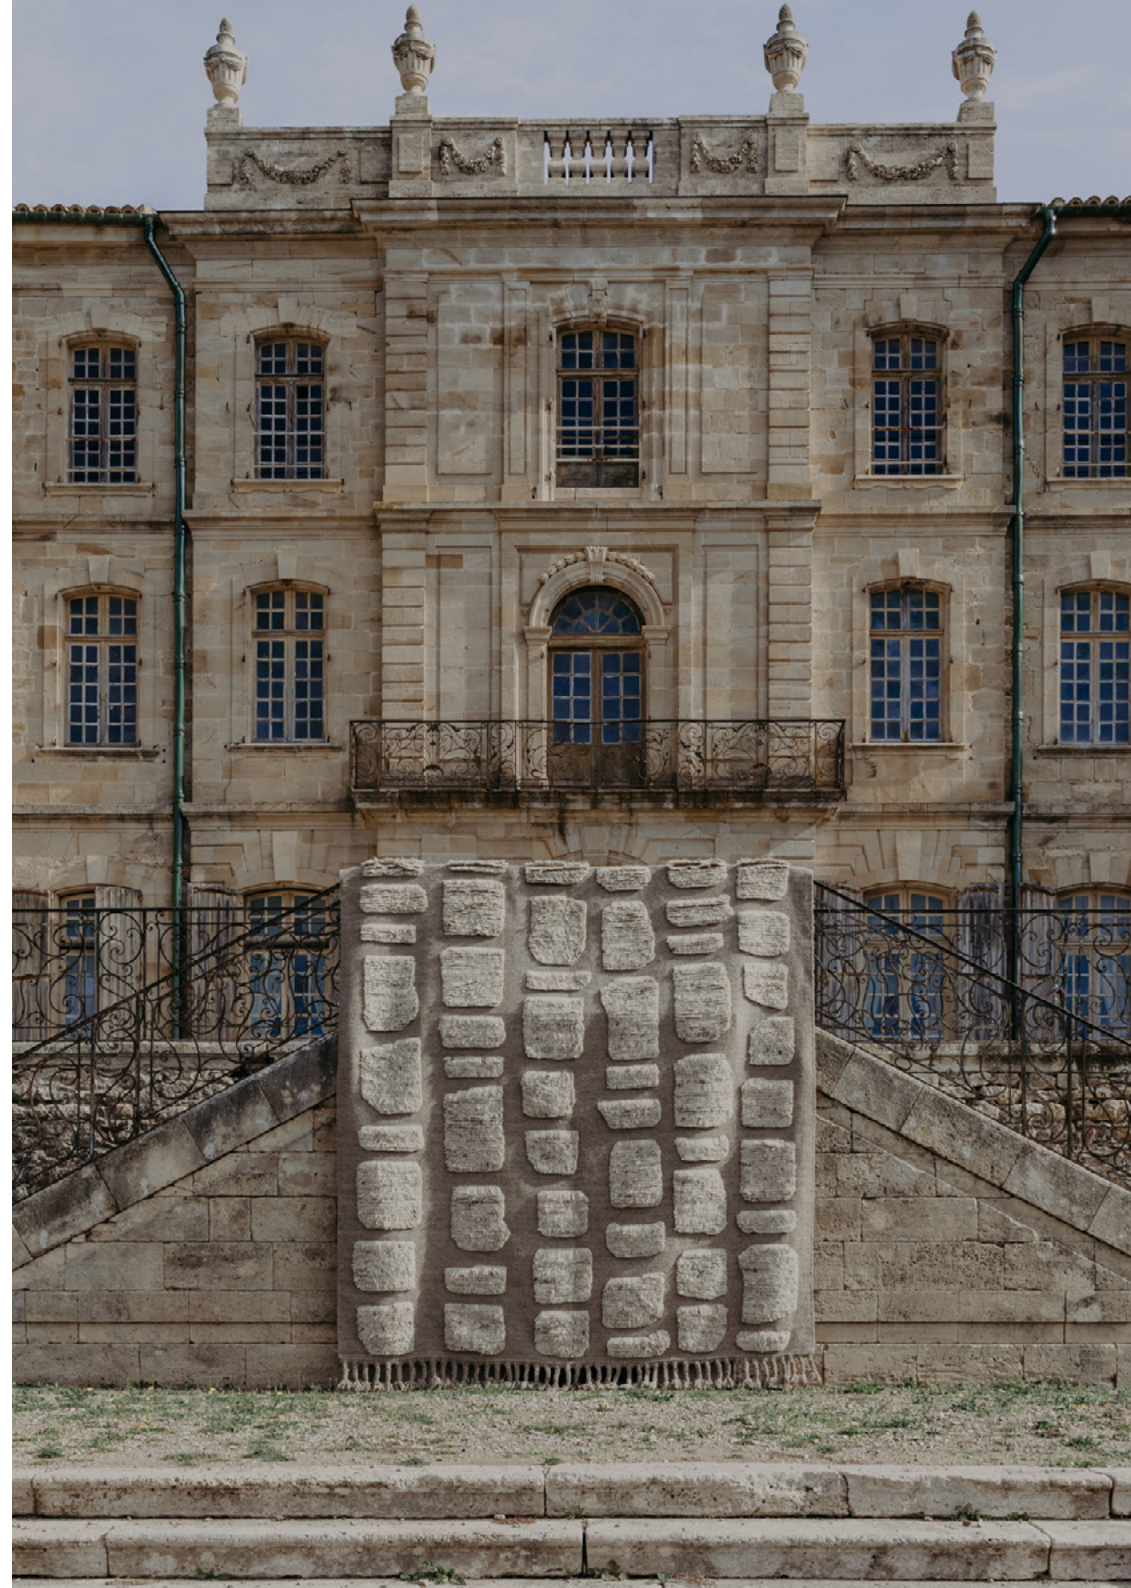

N°03

Product Type: rug.
Materials: wool, cotton.
Colour: grey.
Hand knotted in India.

SKU	DIMENSIONS	PILE LENGTH
CD-No3-280230	L 280 x W 230 CM	APPROX. 4 CM
CD-No3-280230	L 350 x W 290 CM	APPROX. 4 CM