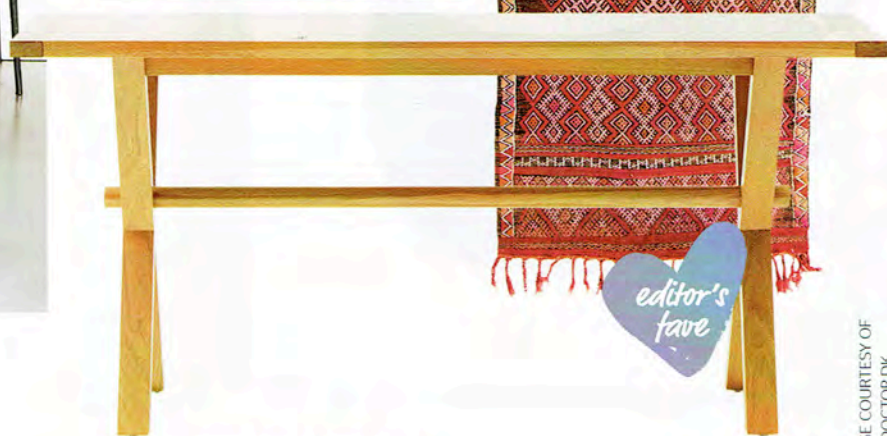

Mod squad Our pick of the prettiest flower trends

09
\$8.20 NZ\$9.50 SEPT 2017
9 312966 131003

THE CLASSICS

why it works: A traditional rug with a timber table is a timeless combo 'Otto OT160' console, \$3244, [Jardan, jardan.com.au](http://Jardan.com.au). 'Plot Twist' wool kilim rug, \$1550/370cm x 122cm, [Tigmi Trading, tigmitrading.com](http://TigmiTrading.com).