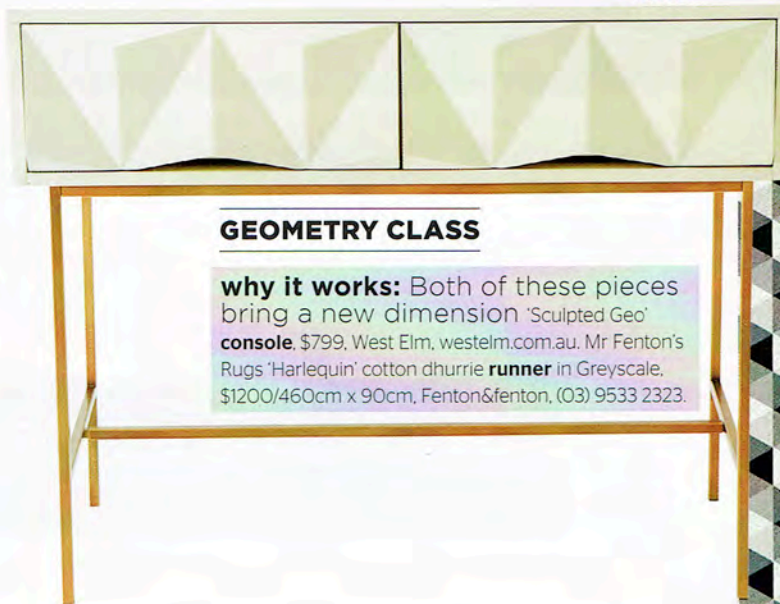

GEOMETRY CLASS

why it works: Both of these pieces bring a new dimension 'Sculpted Geo' console, \$799, [West Elm, westelm.com.au](http://WestElm.com.au). Mr Fenton's Rugs 'Harlequin' cotton dhurrie runner in Greyscale, \$1200/460cm x 90cm, [Fenton&fenton, \(03\) 9533 2323](http://Fenton&fenton.com).

PHOTOGRAPHY: (MAIN) IMAGE COURTESY OF HOUSE DOCTOR, ENHOUSEDOCTORDK