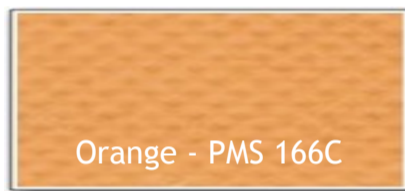

Bag People Fabric Colour Chart

Non-woven PP

other fabric options available from Bag People

Cotton and Canvas

Fairtrade Cotton

Jute and Juco

Bamboo

Polyester