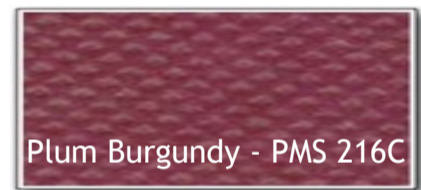

Bag People Fabric Colour Chart

Non-woven PP

other fabric options available from Bag People

Cotton and Canvas

Fairtrade Cotton

Jute and Juco

Bamboo

Polyester