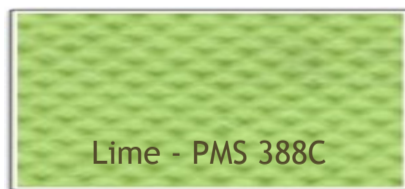

Bag People Fabric Colour Chart

Non-woven PP

other fabric options available from Bag People

Cotton and Canvas

Fairtrade Cotton

Jute and Juco

Bamboo

Polyester