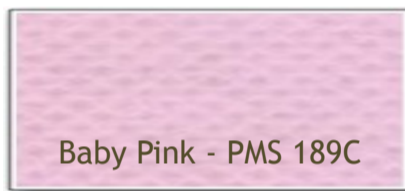

Bag People Fabric Colour Chart

Non-woven PP

other fabric options available from Bag People

Cotton and Canvas

Fairtrade Cotton

Jute and Juco

Bamboo

Polyester