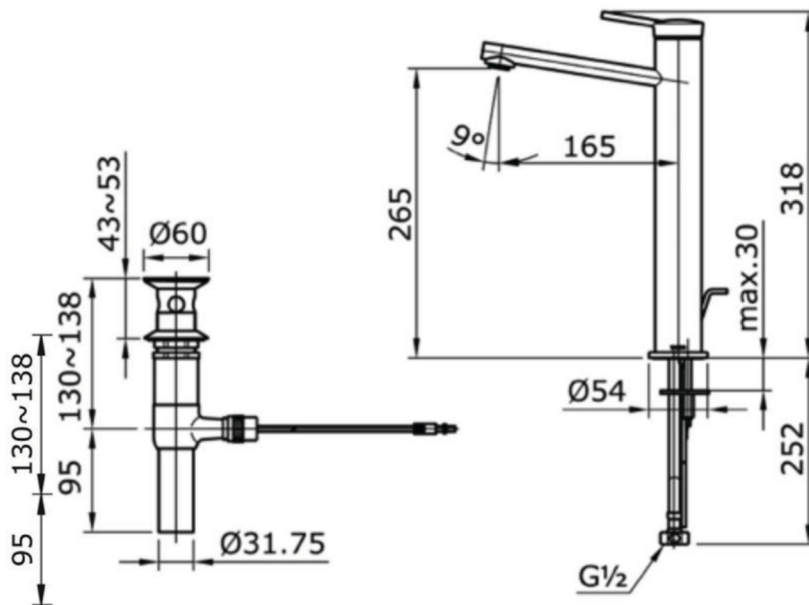

TX116LV

Extended Single Lever Lavatory Faucet

Min Water Pressure: 0.05 MPa

Max Water Pressure: 0.75 MPa

Flow Rate: 7.0 Lpm

DISTRIBUTED BY:

Some products may not be available in your area

Prices indicated are manufacturer's suggested retail price, prices may change anytime without notice.

Prices shown for lavatory does not include faucet.